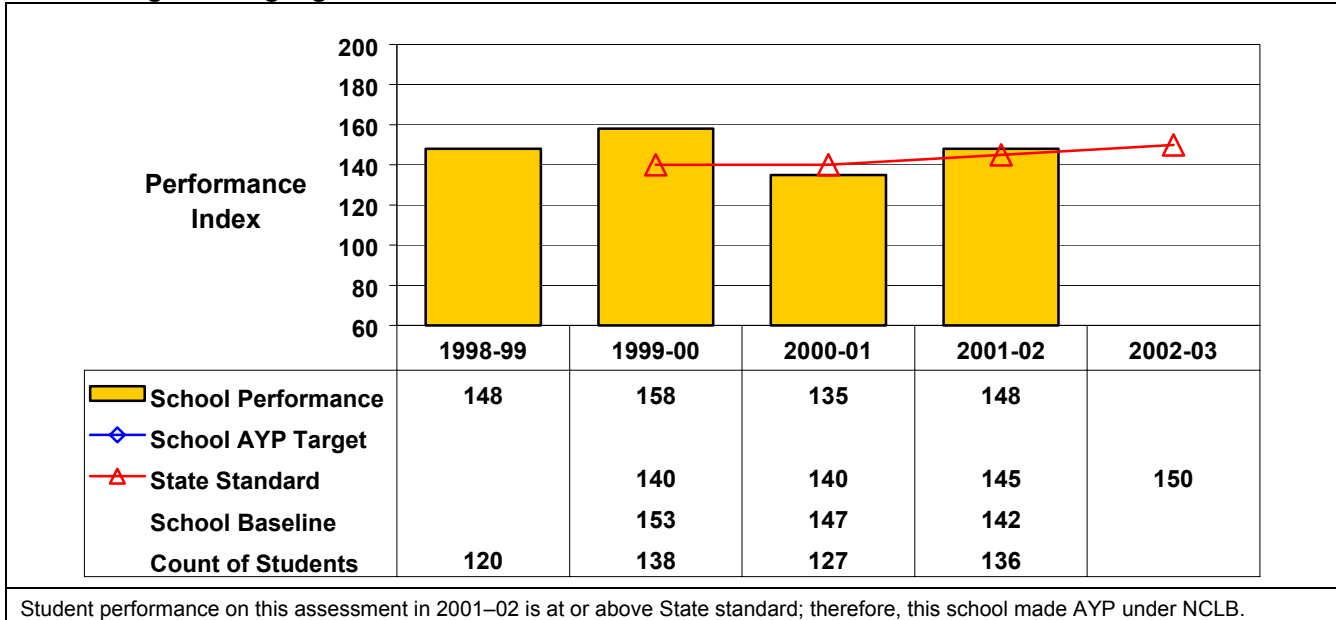

New York State Education Department School Accountability Status as of September 2002

District Name: Bridgewater-West Winfield Central School District (Mt. Markham)

School Name: Mount Markham Middle School

BEDSCODE: 212001040005

This school did receive Title I funds in 2001-02.

September 2002 School Accountability Status based on 2001 English language arts (ELA) and mathematics results: Satisfactory - not subject to NCLB interventions.

The graphs below show the school's performance relative to the State standard and school AYP targets (if applicable).

Grade 8 English Language Arts