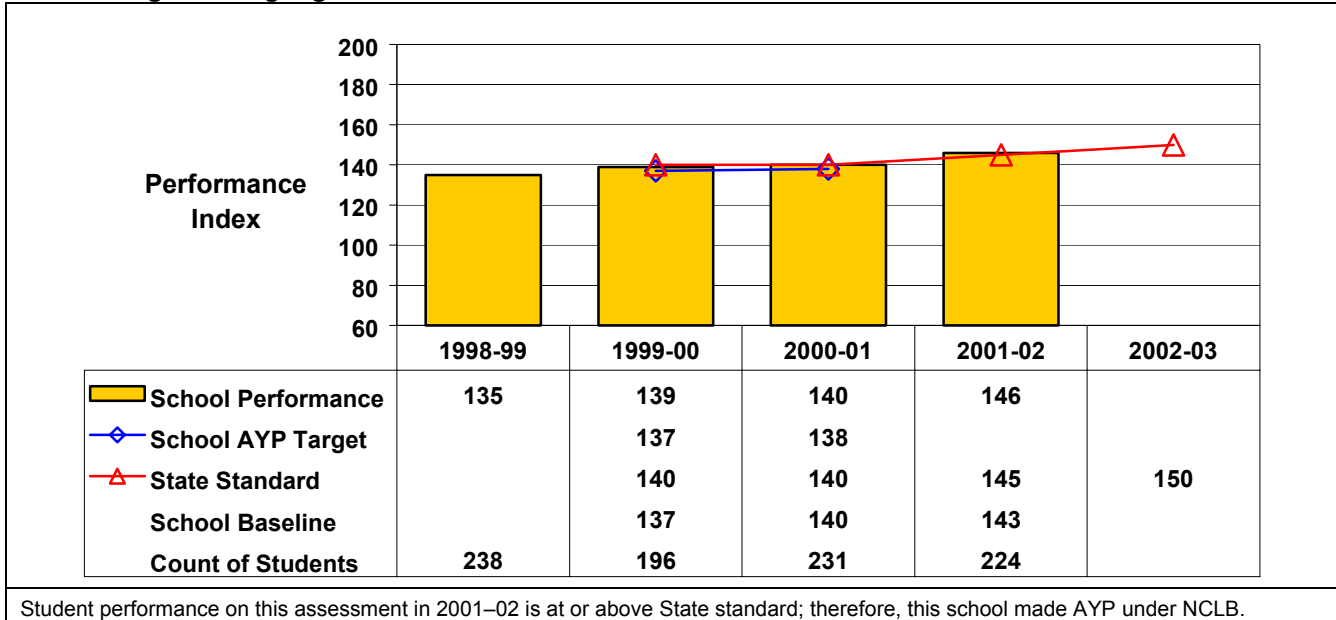

New York State Education Department School Accountability Status as of September 2002

District Name: Wayne Central School District

School Name: Wayne Central Middle School

BEDSCODE: 650801060005

This school did receive Title I funds in 2001-02.

September 2002 School Accountability Status based on 2001 English language arts (ELA) and mathematics results: Satisfactory - not subject to NCLB interventions.

The graphs below show the school's performance relative to the State standard and school AYP targets (if applicable).

Grade 8 English Language Arts