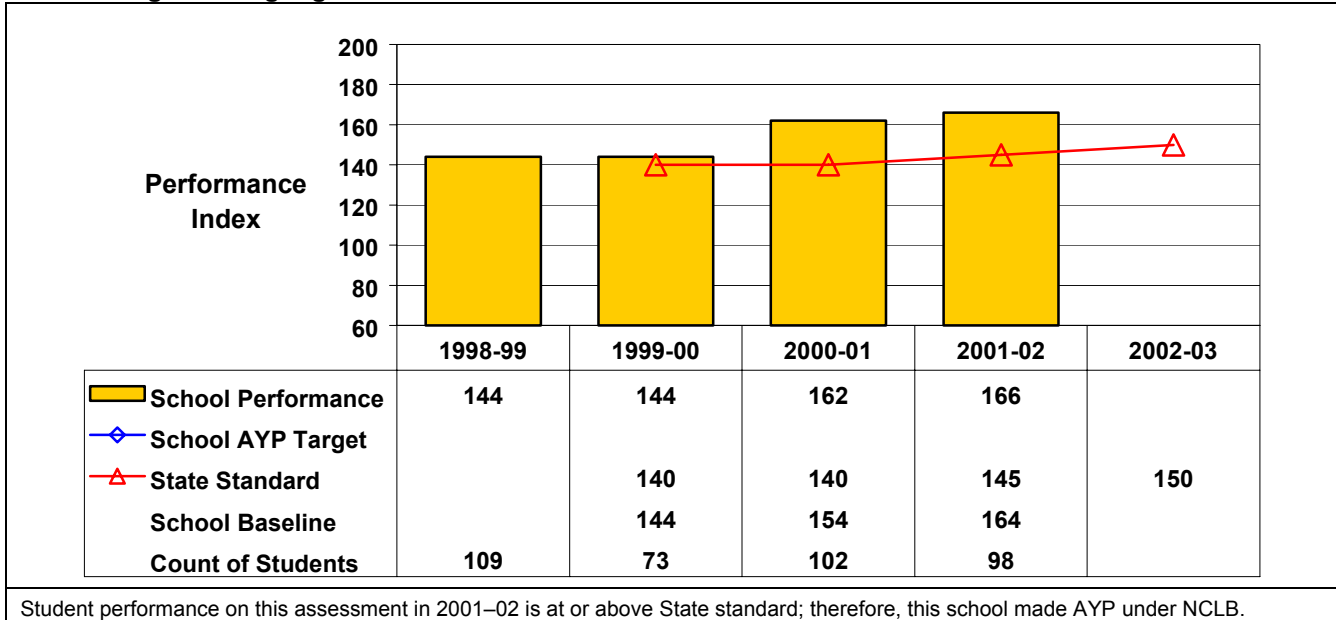

New York State Education Department School Accountability Status as of September 2002

District Name: Letchworth Central School District

School Name: Letchworth Elementary School

BEDSCODE: 670401040002

This school did receive Title I funds in 2001-02.

September 2002 School Accountability Status based on 2001 English language arts (ELA) and mathematics results: Satisfactory - not subject to NCLB interventions.

The graphs below show the school's performance relative to the State standard and school AYP targets (if applicable).

Grade 4 English Language Arts