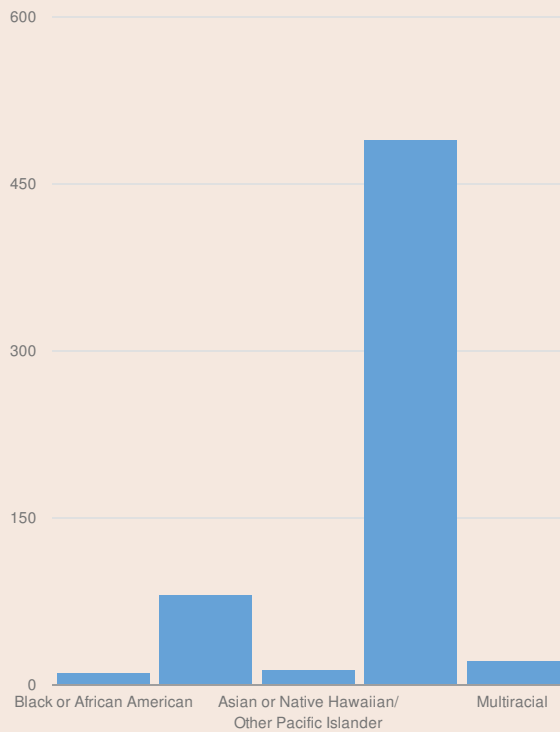

ENROLLMENT BY ETHNICITY