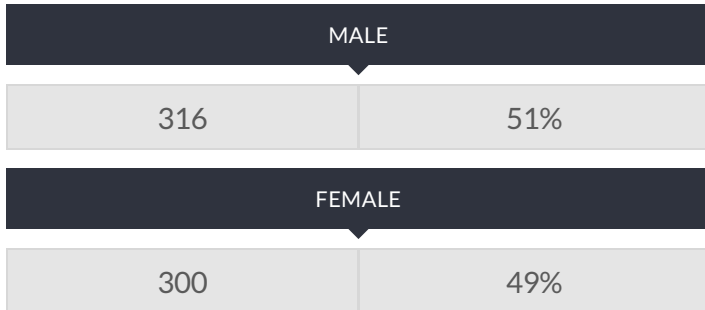

These enrollment data are collected as part of NYSED's Student Information Repository System (SIRS). These counts are as of "BEDS Day" which is typically the first Wednesday in October. Available are enrollment counts for public and charter school students by various demographics for the 2012 - 13 school year. For nonpublic school enrollment data please see the [Non-Public School Enrollment and Staff information](#) on our Information and Reporting Services webpage.

AUSTIN ROAD ELEMENTARY SCHOOL ENROLLMENT (2012 - 13)

K-12 Enrollment: 616

ENROLLMENT BY GENDER