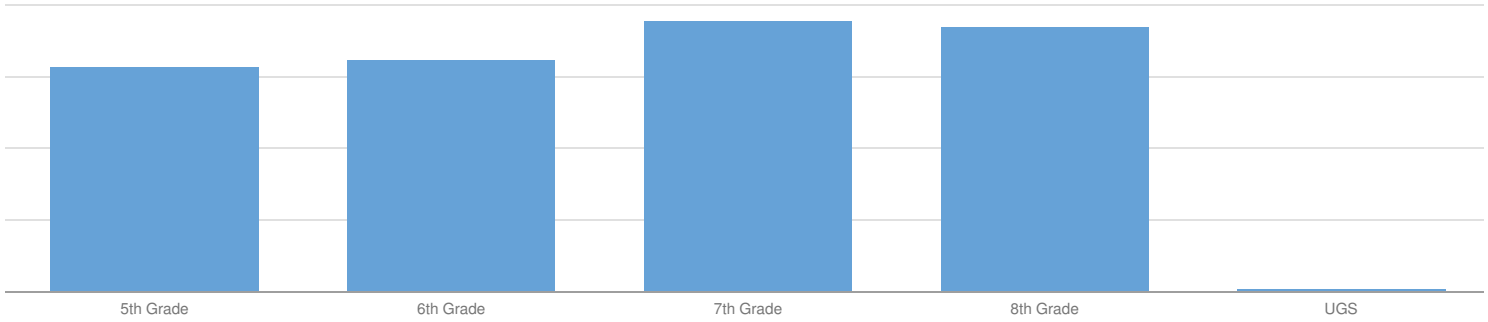

CASEY MIDDLE SCHOOL ENROLLMENT (2016 - 17)

K-12 Enrollment: 695

ENROLLMENT BY GENDER

ENROLLMENT BY ETHNICITY

OTHER GROUPS

ENROLLMENT BY GRADE

© COPYRIGHT NEW YORK STATE EDUCATION DEPARTMENT, ALL RIGHTS RESERVED.
 THIS DOCUMENT WAS CREATED ON: NOVEMBER 17, 2019, 10:33 AM EST