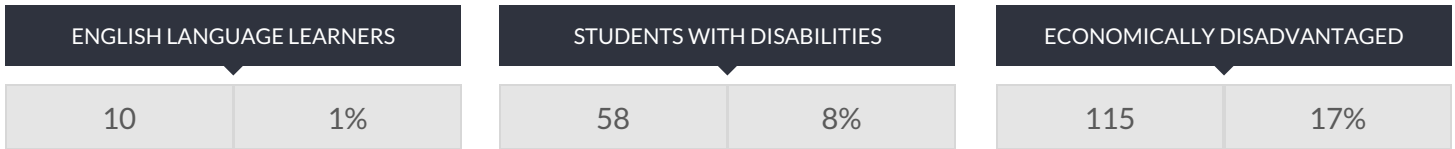

CASEY MIDDLE SCHOOL ENROLLMENT (2016 - 17)

K-12 Enrollment: 695

ENROLLMENT BY GENDER

ENROLLMENT BY ETHNICITY

OTHER GROUPS

ENROLLMENT BY GRADE

© COPYRIGHT NEW YORK STATE EDUCATION DEPARTMENT, ALL RIGHTS RESERVED.
 THIS DOCUMENT WAS CREATED ON: NOVEMBER 17, 2019, 10:33 AM EST