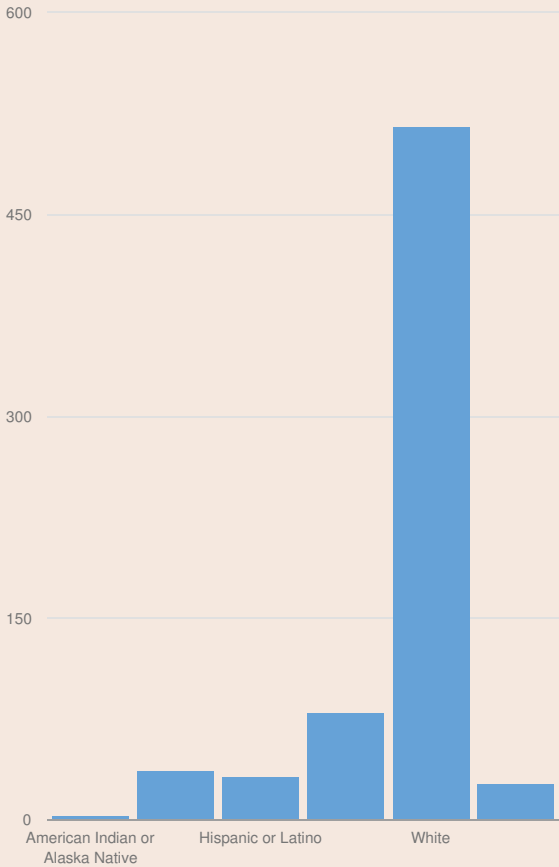

ENROLLMENT BY ETHNICITY