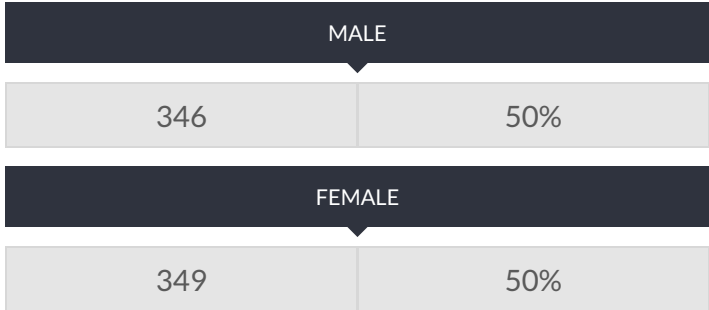

These enrollment data are collected as part of NYSED's Student Information Repository System (SIRS). These counts are as of "BEDS Day" which is typically the first Wednesday in October. Available are enrollment counts for public and charter school students by various demographics for the 2016 - 17 school year. For nonpublic school enrollment data please see the [Non-Public School Enrollment and Staff information](#) on our Information and Reporting Services webpage.

CASEY MIDDLE SCHOOL ENROLLMENT (2016 - 17)

K-12 Enrollment: 695

ENROLLMENT BY GENDER