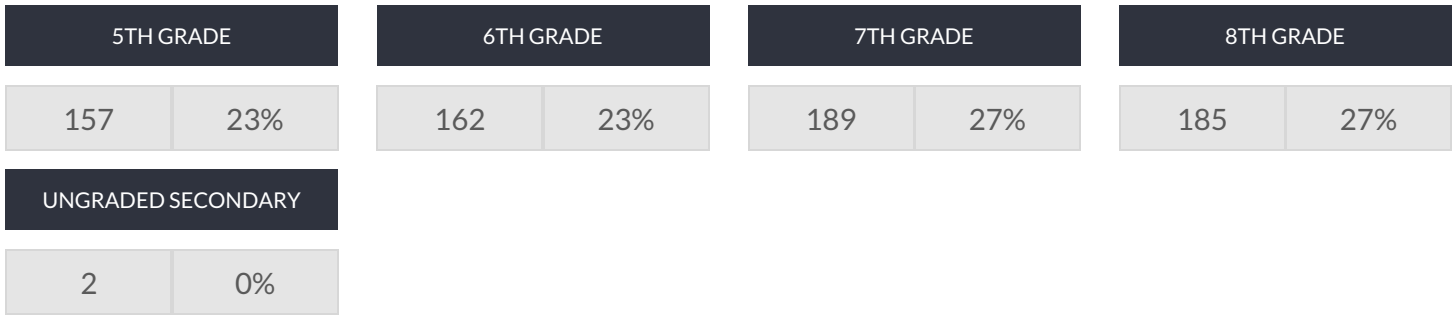

CASEY MIDDLE SCHOOL ENROLLMENT (2016 - 17)

K-12 Enrollment: 695

ENROLLMENT BY GENDER

ENROLLMENT BY ETHNICITY

OTHER GROUPS

ENROLLMENT BY GRADE

© COPYRIGHT NEW YORK STATE EDUCATION DEPARTMENT, ALL RIGHTS RESERVED.
 THIS DOCUMENT WAS CREATED ON: NOVEMBER 17, 2019, 10:33 AM EST