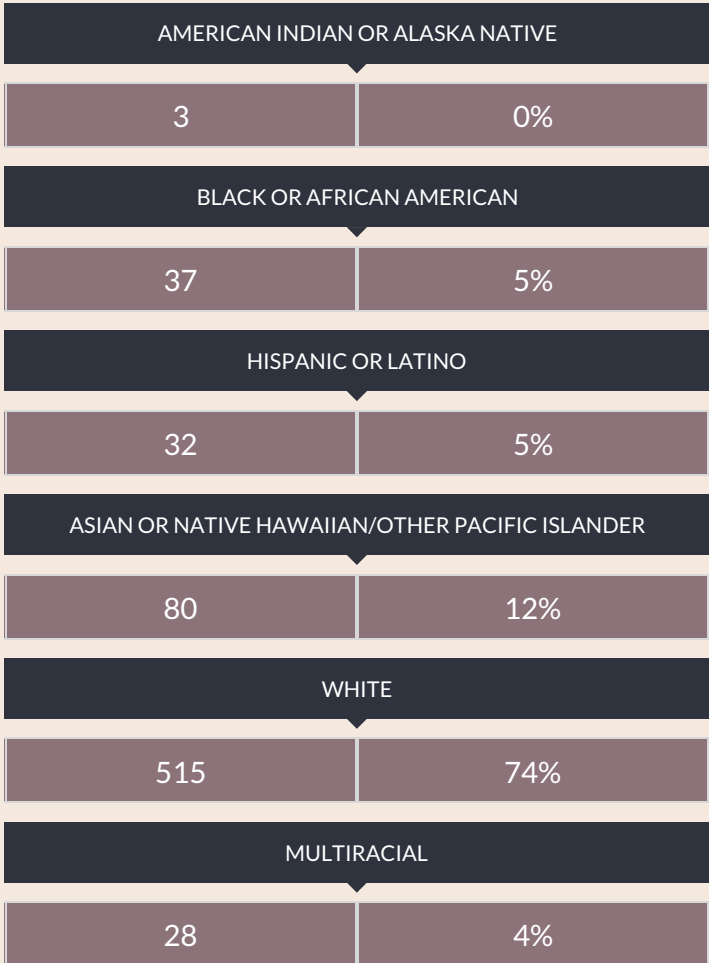

ENROLLMENT BY ETHNICITY