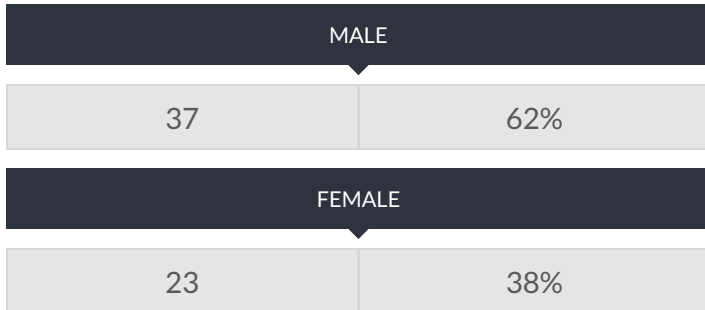

These enrollment data are collected as part of NYSED's Student Information Repository System (SIRS). These counts are as of "BEDS Day" which is typically the first Wednesday in October. Available are enrollment counts for public and charter school students by various demographics for the 2014 - 15 school year. For nonpublic school enrollment data please see the [Non-Public School Enrollment and Staff information](#) on our Information and Reporting Services webpage.

CASTLETON ACADEMY HS OF OCEANSIDE ENROLLMENT (2014 - 15)

K-12 Enrollment: 60

ENROLLMENT BY GENDER

ENROLLMENT BY ETHNICITY

OTHER GROUPS

ENROLLMENT BY GRADE

© COPYRIGHT NEW YORK STATE EDUCATION DEPARTMENT, ALL RIGHTS RESERVED.