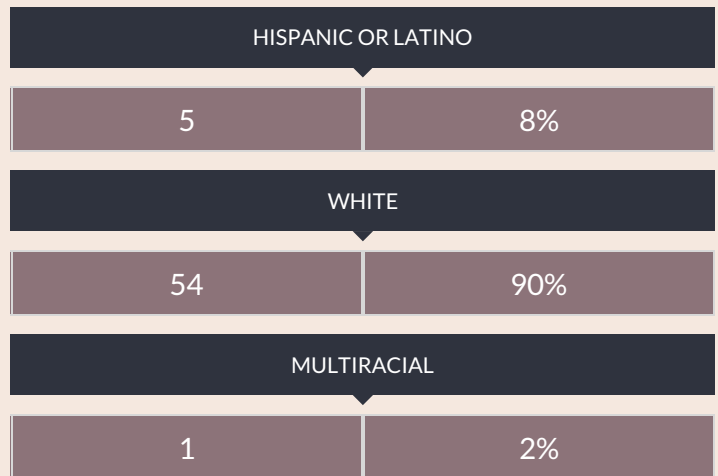

These enrollment data are collected as part of NYSED's Student Information Repository System (SIRS). These counts are as of "BEDS Day" which is typically the first Wednesday in October. Available are enrollment counts for public and charter school students by various demographics for the 2014 - 15 school year. For nonpublic school enrollment data please see the [Non-Public School Enrollment and Staff information](#) on our Information and Reporting Services webpage.

CASTLETON ACADEMY HS OF OCEANSIDE ENROLLMENT (2014 - 15)

K-12 Enrollment: 60

ENROLLMENT BY GENDER

ENROLLMENT BY ETHNICITY

OTHER GROUPS

ENROLLMENT BY GRADE

© COPYRIGHT NEW YORK STATE EDUCATION DEPARTMENT, ALL RIGHTS RESERVED.