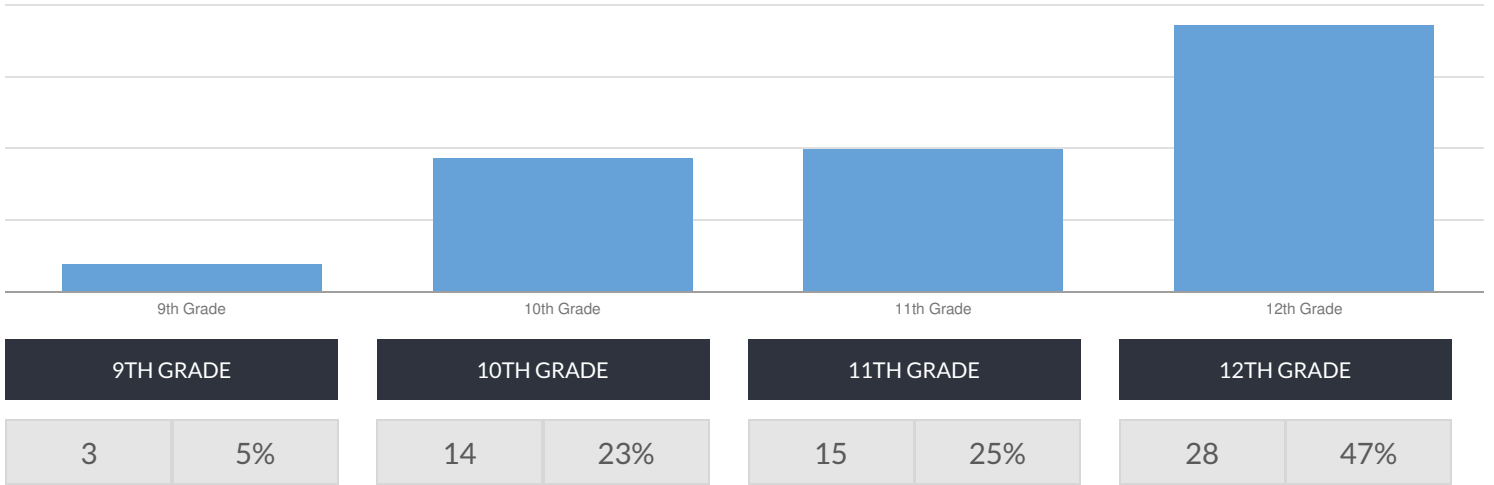

CASTLETON ACADEMY HS OF OCEANSIDE ENROLLMENT (2014 - 15)

K-12 Enrollment: 60

ENROLLMENT BY GENDER

ENROLLMENT BY ETHNICITY

OTHER GROUPS

ENROLLMENT BY GRADE

© COPYRIGHT NEW YORK STATE EDUCATION DEPARTMENT, ALL RIGHTS RESERVED.