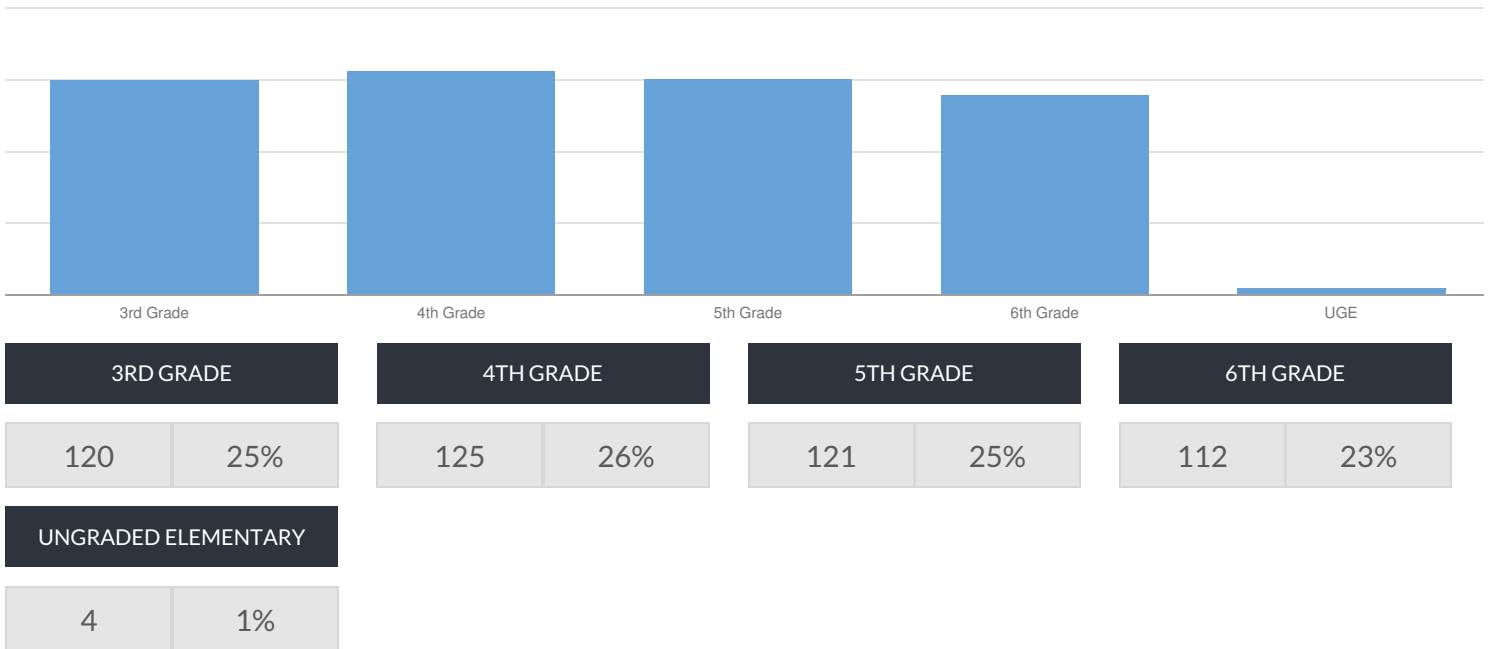

BABYLON MEMORIAL GRADE SCHOOL ENROLLMENT (2017 - 18)

K-12 Enrollment: 482

ENROLLMENT BY GENDER

ENROLLMENT BY ETHNICITY

OTHER GROUPS

ENROLLMENT BY GRADE

© COPYRIGHT NEW YORK STATE EDUCATION DEPARTMENT, ALL RIGHTS RESERVED.