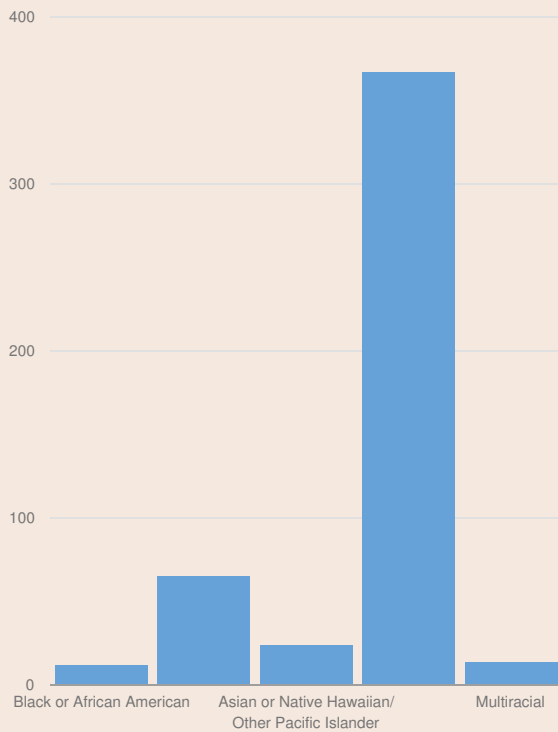

These enrollment data are collected as part of NYSED's Student Information Repository System (SIRS). These counts are as of "BEDS Day" which is typically the first Wednesday in October. Available are enrollment counts for public and charter school students by various demographics for the 2017 - 18 school year. For nonpublic school enrollment data please see the [Non-Public School Enrollment and Staff information](#) on our Information and Reporting Services webpage.

BABYLON MEMORIAL GRADE SCHOOL ENROLLMENT (2017 - 18)

K-12 Enrollment: 482

ENROLLMENT BY GENDER

ENROLLMENT BY ETHNICITY

OTHER GROUPS

ENROLLMENT BY GRADE

© COPYRIGHT NEW YORK STATE EDUCATION DEPARTMENT, ALL RIGHTS RESERVED.