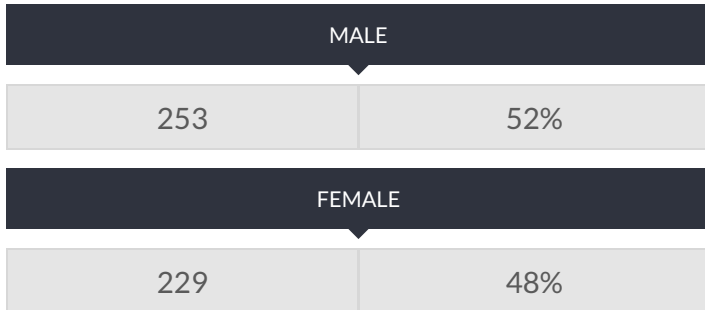

These enrollment data are collected as part of NYSED's Student Information Repository System (SIRS). These counts are as of "BEDS Day" which is typically the first Wednesday in October. Available are enrollment counts for public and charter school students by various demographics for the 2017 - 18 school year. For nonpublic school enrollment data please see the [Non-Public School Enrollment and Staff information](#) on our Information and Reporting Services webpage.

BABYLON MEMORIAL GRADE SCHOOL ENROLLMENT (2017 - 18)

K-12 Enrollment: 482

ENROLLMENT BY GENDER