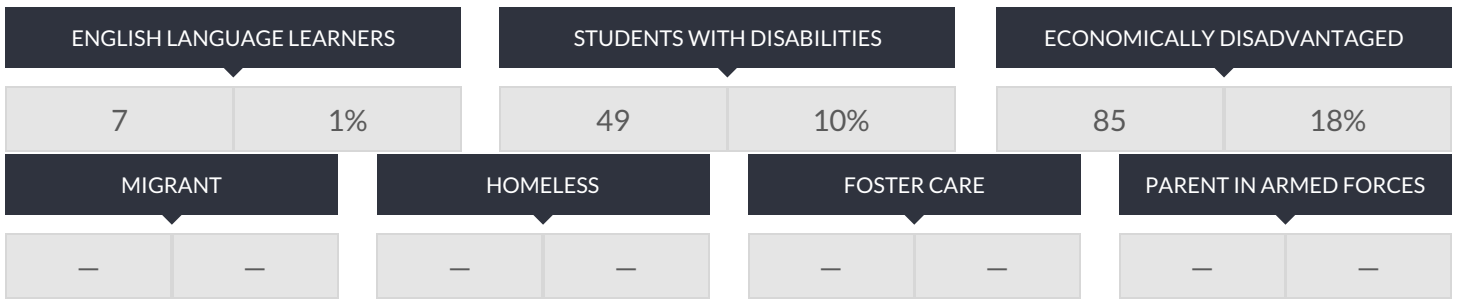

BABYLON MEMORIAL GRADE SCHOOL ENROLLMENT (2017 - 18)

K-12 Enrollment: 482

ENROLLMENT BY GENDER

ENROLLMENT BY ETHNICITY

OTHER GROUPS

ENROLLMENT BY GRADE

© COPYRIGHT NEW YORK STATE EDUCATION DEPARTMENT, ALL RIGHTS RESERVED.