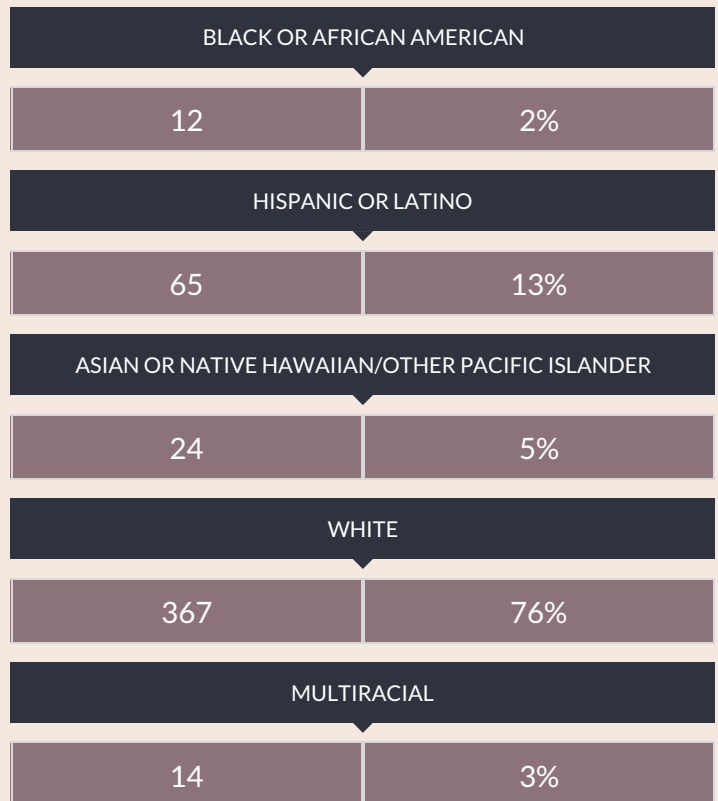

ENROLLMENT BY ETHNICITY