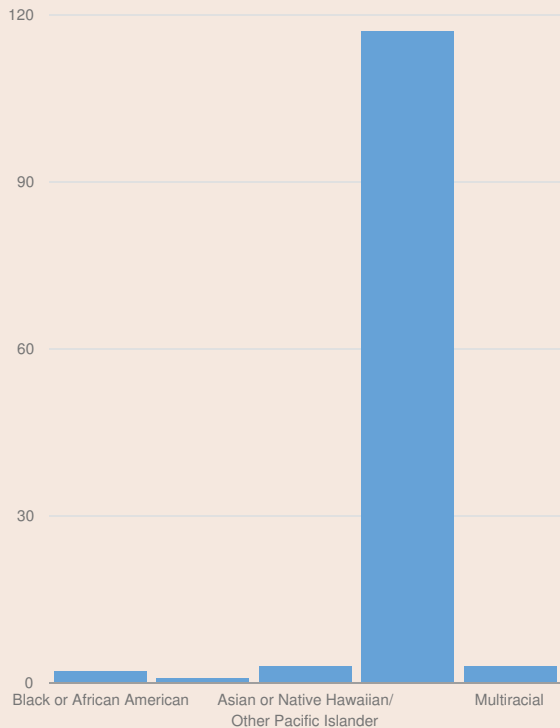

These enrollment data are collected as part of NYSED's Student Information Repository System (SIRS). These counts are as of "BEDS Day" which is typically the first Wednesday in October. Available are enrollment counts for public and charter school students by various demographics for the 2016 - 17 school year. For nonpublic school enrollment data please see the [Non-Public School Enrollment and Staff information](#) on our Information and Reporting Services webpage.

CLIFTON-FINE JUNIOR-SENIOR HIGH SCH ENROLLMENT (2016 - 17)

K-12 Enrollment: 126

ENROLLMENT BY GENDER

ENROLLMENT BY ETHNICITY

OTHER GROUPS

ENROLLMENT BY GRADE

© COPYRIGHT NEW YORK STATE EDUCATION DEPARTMENT, ALL RIGHTS RESERVED.