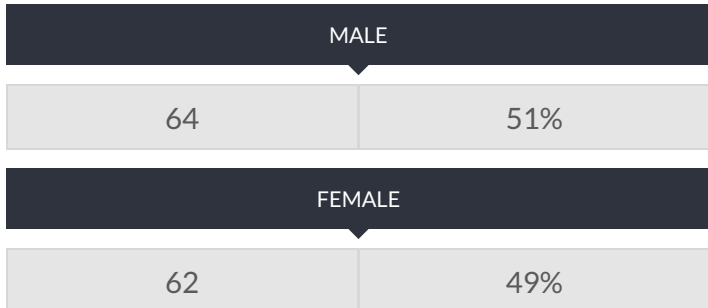

These enrollment data are collected as part of NYSED's Student Information Repository System (SIRS). These counts are as of "BEDS Day" which is typically the first Wednesday in October. Available are enrollment counts for public and charter school students by various demographics for the 2016 - 17 school year. For nonpublic school enrollment data please see the [Non-Public School Enrollment and Staff information](#) on our Information and Reporting Services webpage.

CLIFTON-FINE JUNIOR-SENIOR HIGH SCH ENROLLMENT (2016 - 17)

K-12 Enrollment: 126

ENROLLMENT BY GENDER

ENROLLMENT BY ETHNICITY

OTHER GROUPS

ENROLLMENT BY GRADE

© COPYRIGHT NEW YORK STATE EDUCATION DEPARTMENT, ALL RIGHTS RESERVED.