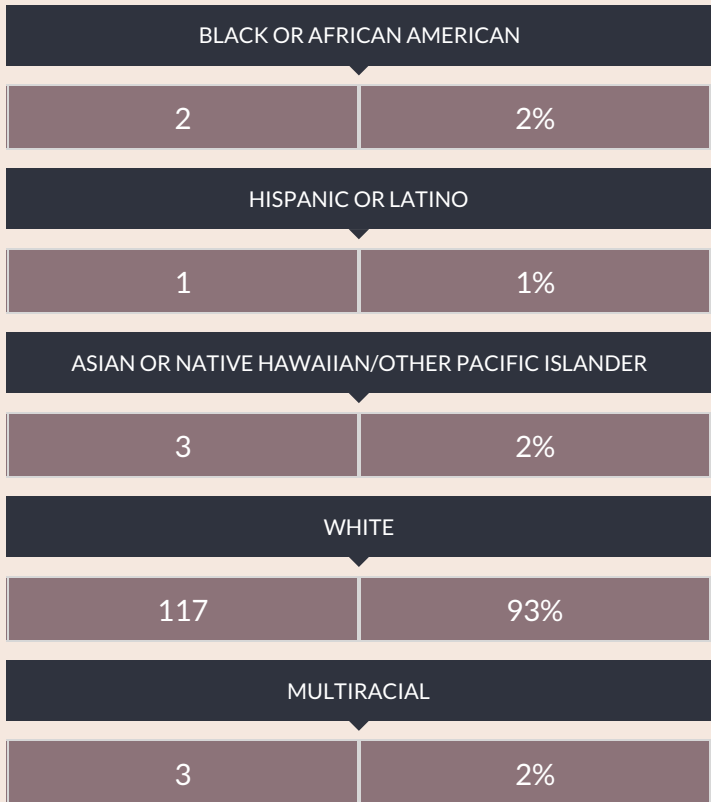

ENROLLMENT BY ETHNICITY