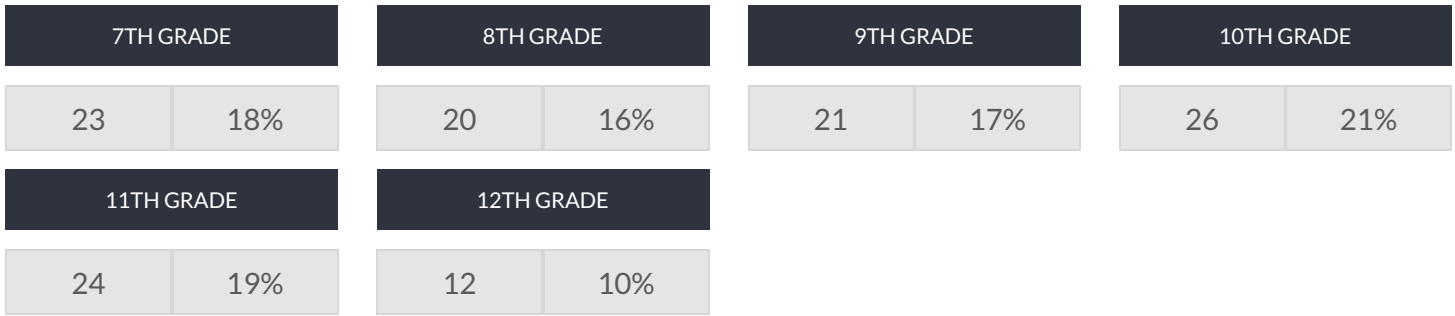

CLIFTON-FINE JUNIOR-SENIOR HIGH SCH ENROLLMENT (2016 - 17)

K-12 Enrollment: 126

ENROLLMENT BY GENDER

ENROLLMENT BY ETHNICITY

OTHER GROUPS

ENROLLMENT BY GRADE

© COPYRIGHT NEW YORK STATE EDUCATION DEPARTMENT, ALL RIGHTS RESERVED.