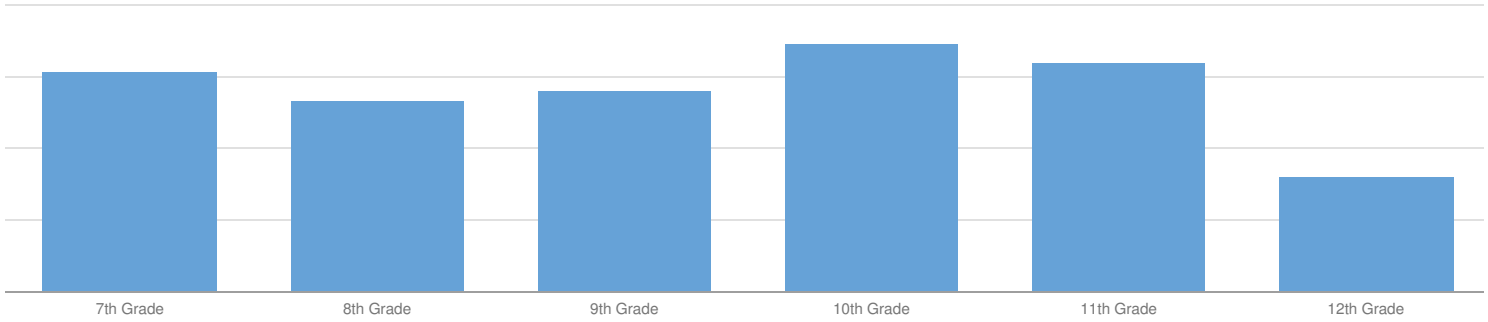

CLIFTON-FINE JUNIOR-SENIOR HIGH SCH ENROLLMENT (2016 - 17)

K-12 Enrollment: 126

ENROLLMENT BY GENDER

ENROLLMENT BY ETHNICITY

OTHER GROUPS

ENROLLMENT BY GRADE

© COPYRIGHT NEW YORK STATE EDUCATION DEPARTMENT, ALL RIGHTS RESERVED.