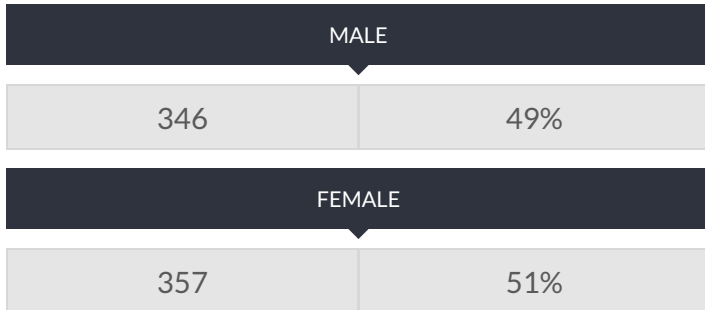

These enrollment data are collected as part of NYSED's Student Information Repository System (SIRS). These counts are as of "BEDS Day" which is typically the first Wednesday in October. Available are enrollment counts for public and charter school students by various demographics for the 2016 - 17 school year. For nonpublic school enrollment data please see the [Non-Public School Enrollment and Staff information](#) on our Information and Reporting Services webpage.

BARNUM WOODS SCHOOL ENROLLMENT (2016 - 17)

K-12 Enrollment: 703

ENROLLMENT BY GENDER