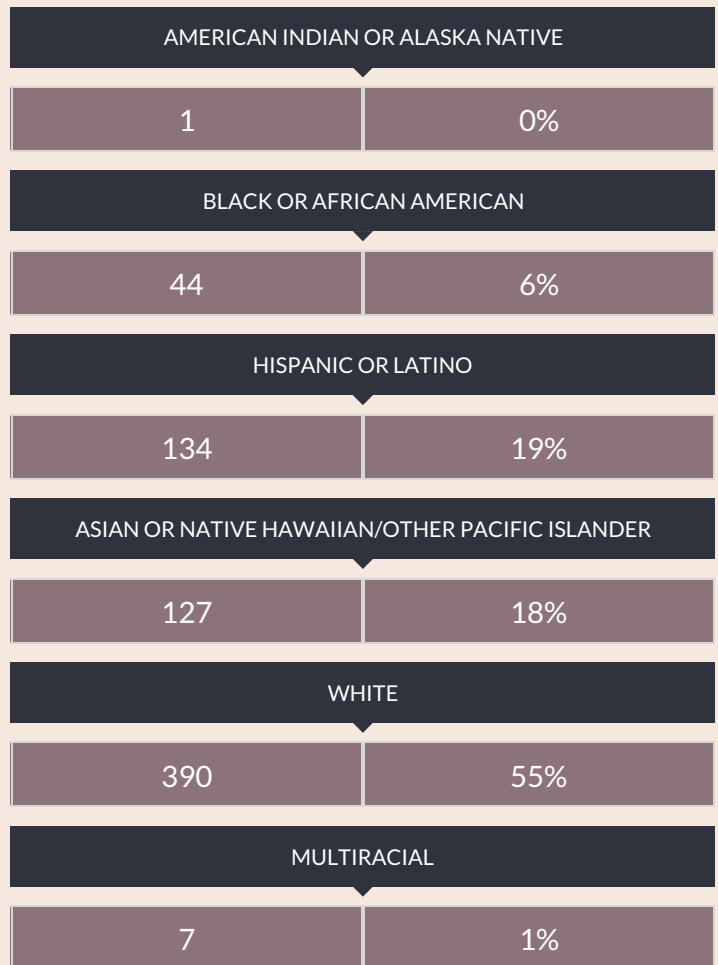

These enrollment data are collected as part of NYSED's Student Information Repository System (SIRS). These counts are as of "BEDS Day" which is typically the first Wednesday in October. Available are enrollment counts for public and charter school students by various demographics for the 2016 - 17 school year. For nonpublic school enrollment data please see the [Non-Public School Enrollment and Staff information](#) on our Information and Reporting Services webpage.

### ENROLLMENT BY ETHNICITY