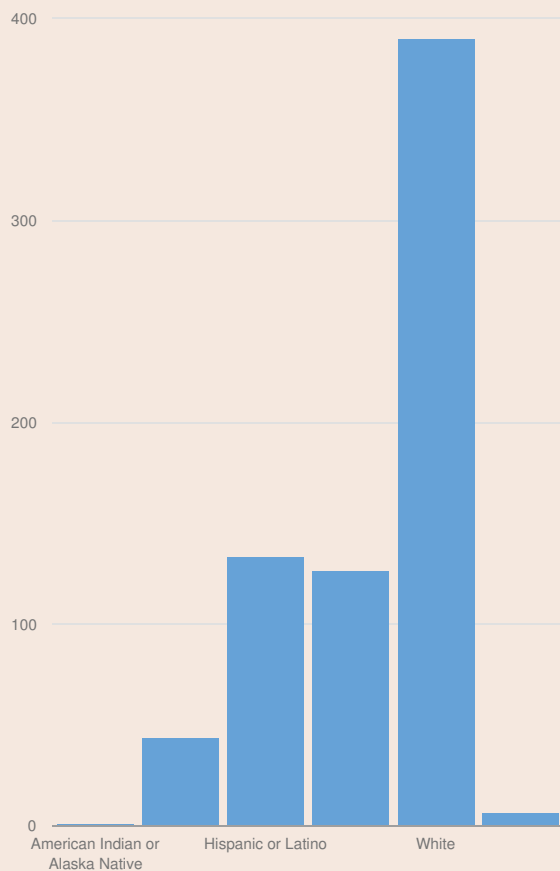

ENROLLMENT BY ETHNICITY