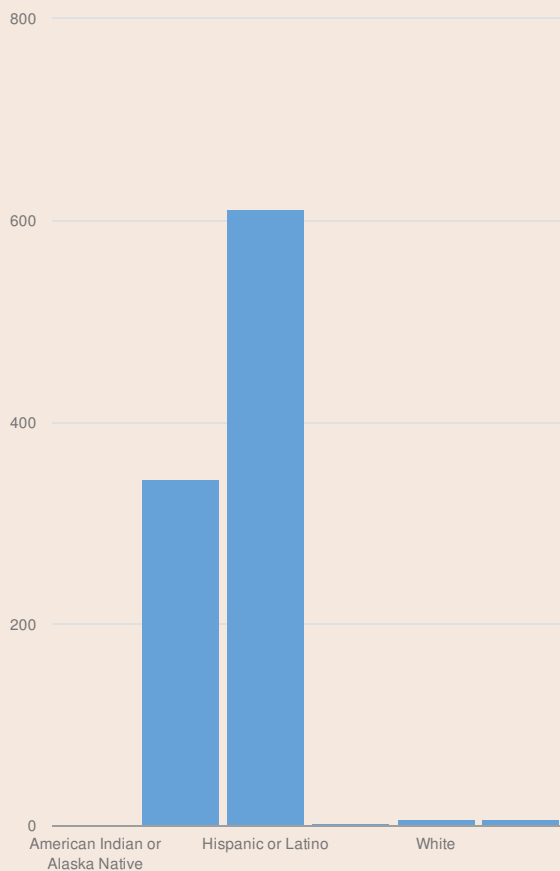

These enrollment data are collected as part of NYSED's Student Information Repository System (SIRS). These counts are as of "BEDS Day" which is typically the first Wednesday in October. Available are enrollment counts for public and charter school students by various demographics for the 2014 - 15 school year. For nonpublic school enrollment data please see the [Non-Public School Enrollment and Staff information](#) on our Information and Reporting Services webpage.

HYDE LEADERSHIP CHARTER SCHOOL ENROLLMENT (2014 - 15)

K-12 Enrollment: 970

ENROLLMENT BY GENDER

ENROLLMENT BY ETHNICITY

OTHER GROUPS

ENROLLMENT BY GRADE

K (FULL DAY)	1ST GRADE	2ND GRADE	3RD GRADE
80 8%	77 8%	78 8%	78 8%
4TH GRADE	5TH GRADE	6TH GRADE	7TH GRADE
75 8%	79 8%	72 7%	83 9%
8TH GRADE	9TH GRADE	10TH GRADE	11TH GRADE
72 7%	96 10%	61 6%	55 6%
12TH GRADE			
64 7%			