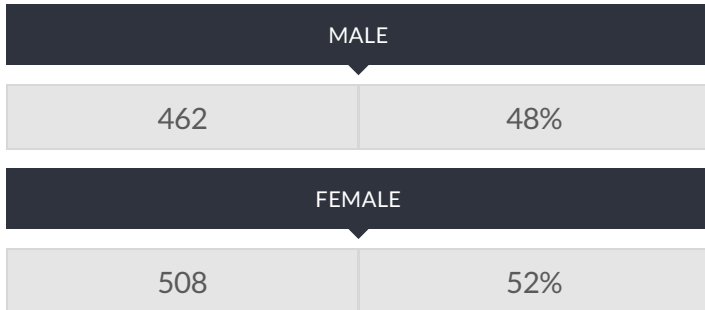

These enrollment data are collected as part of NYSED's Student Information Repository System (SIRS). These counts are as of "BEDS Day" which is typically the first Wednesday in October. Available are enrollment counts for public and charter school students by various demographics for the 2014 - 15 school year. For nonpublic school enrollment data please see the [Non-Public School Enrollment and Staff information](#) on our Information and Reporting Services webpage.

HYDE LEADERSHIP CHARTER SCHOOL ENROLLMENT (2014 - 15)

K-12 Enrollment: 970

ENROLLMENT BY GENDER

ENROLLMENT BY ETHNICITY

OTHER GROUPS

ENROLLMENT BY GRADE

K (FULL DAY)	1ST GRADE	2ND GRADE	3RD GRADE
80 8%	77 8%	78 8%	78 8%
4TH GRADE	5TH GRADE	6TH GRADE	7TH GRADE
75 8%	79 8%	72 7%	83 9%
8TH GRADE	9TH GRADE	10TH GRADE	11TH GRADE
72 7%	96 10%	61 6%	55 6%
12TH GRADE			
64 7%			