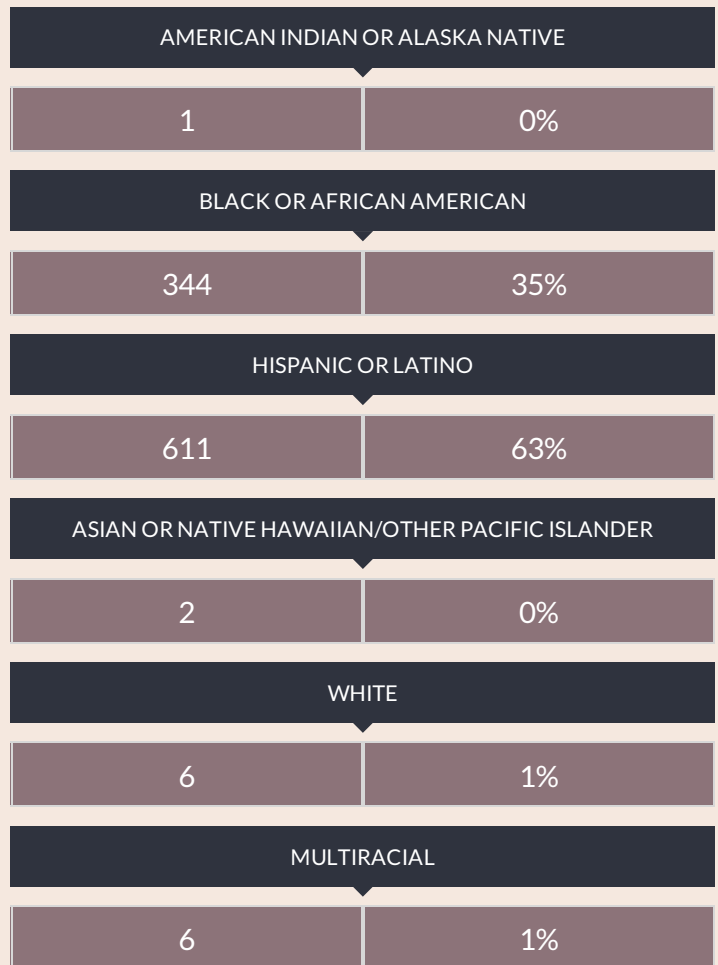

These enrollment data are collected as part of NYSED's Student Information Repository System (SIRS). These counts are as of "BEDS Day" which is typically the first Wednesday in October. Available are enrollment counts for public and charter school students by various demographics for the 2014 - 15 school year. For nonpublic school enrollment data please see the [Non-Public School Enrollment and Staff information](#) on our Information and Reporting Services webpage.

HYDE LEADERSHIP CHARTER SCHOOL ENROLLMENT (2014 - 15)

K-12 Enrollment: 970

ENROLLMENT BY GENDER

ENROLLMENT BY ETHNICITY

OTHER GROUPS

ENROLLMENT BY GRADE

K (FULL DAY)	1ST GRADE	2ND GRADE	3RD GRADE
80 8%	77 8%	78 8%	78 8%
4TH GRADE	5TH GRADE	6TH GRADE	7TH GRADE
75 8%	79 8%	72 7%	83 9%
8TH GRADE	9TH GRADE	10TH GRADE	11TH GRADE
72 7%	96 10%	61 6%	55 6%
12TH GRADE			
64 7%			