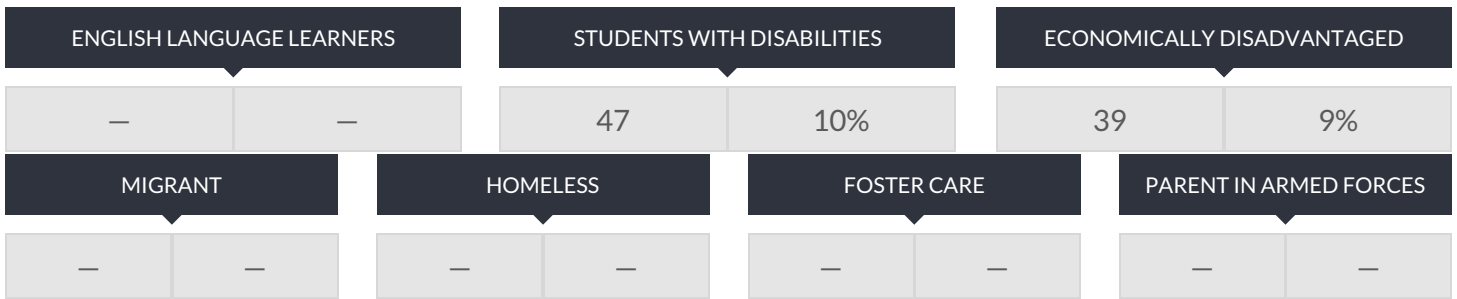

HEWITT SCHOOL ENROLLMENT (2017 - 18)

K-12 Enrollment: 454

ENROLLMENT BY GENDER

ENROLLMENT BY ETHNICITY

OTHER GROUPS

ENROLLMENT BY GRADE

© COPYRIGHT NEW YORK STATE EDUCATION DEPARTMENT, ALL RIGHTS RESERVED.

THIS DOCUMENT WAS CREATED ON: JULY 15, 2019, 2:39 PM EST