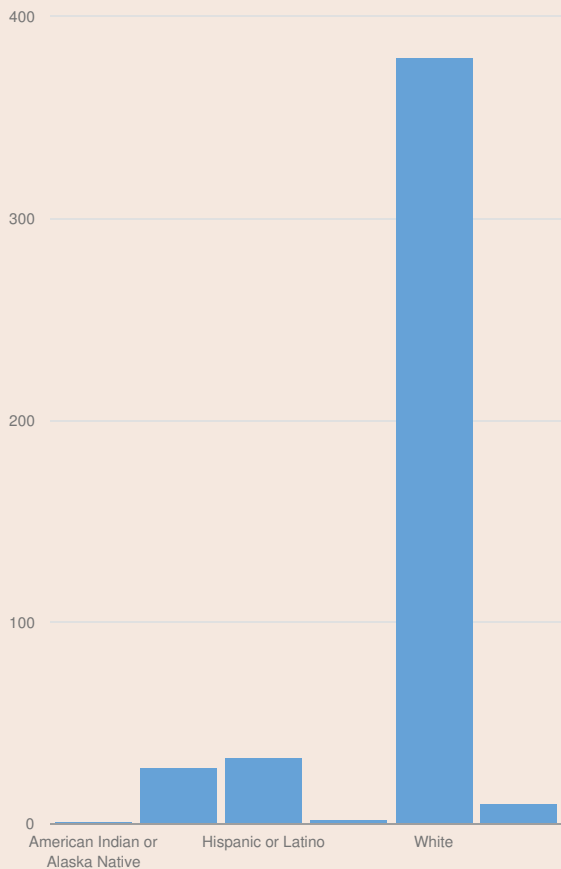

ENROLLMENT BY ETHNICITY