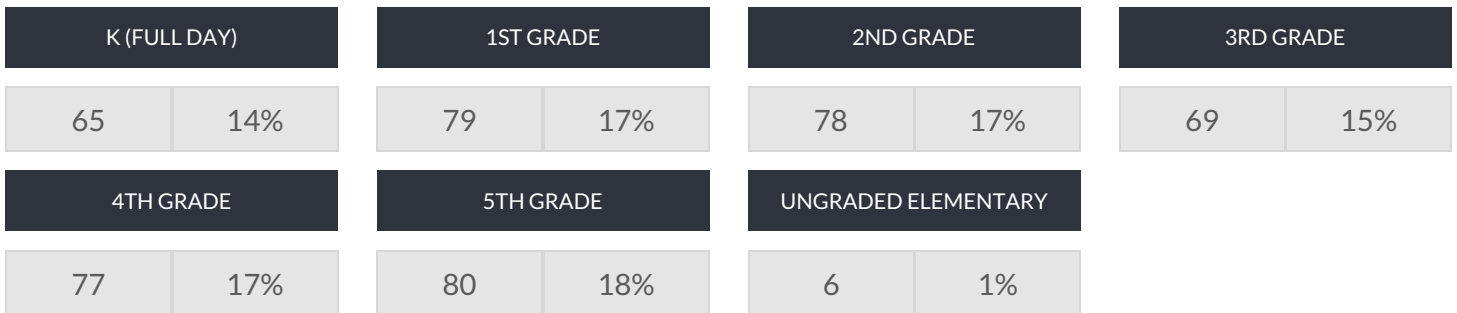

HEWITT SCHOOL ENROLLMENT (2017 - 18)

K-12 Enrollment: 454

ENROLLMENT BY GENDER

ENROLLMENT BY ETHNICITY

OTHER GROUPS

ENROLLMENT BY GRADE

© COPYRIGHT NEW YORK STATE EDUCATION DEPARTMENT, ALL RIGHTS RESERVED.

THIS DOCUMENT WAS CREATED ON: JULY 15, 2019, 2:39 PM EST