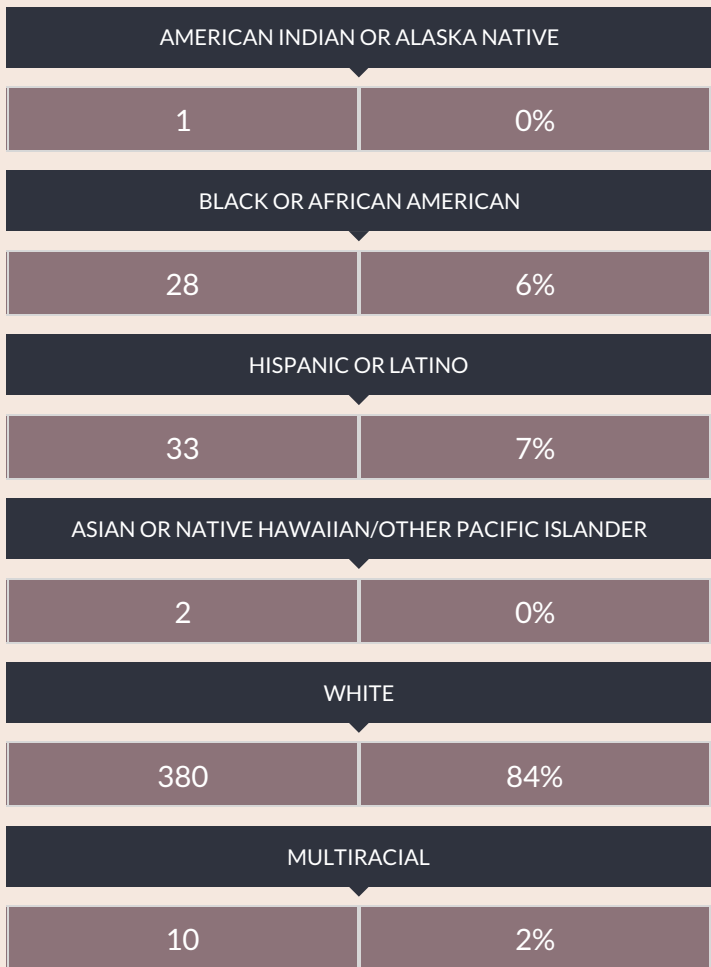

ENROLLMENT BY ETHNICITY