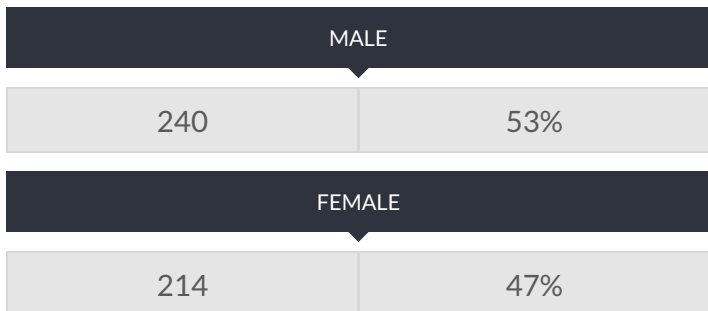

These enrollment data are collected as part of NYSED's Student Information Repository System (SIRS). These counts are as of "BEDS Day" which is typically the first Wednesday in October. Available are enrollment counts for public and charter school students by various demographics for the 2017 - 18 school year. For nonpublic school enrollment data please see the [Non-Public School Enrollment and Staff information](#) on our Information and Reporting Services webpage.

HEWITT SCHOOL ENROLLMENT (2017 - 18)

K-12 Enrollment: 454

ENROLLMENT BY GENDER