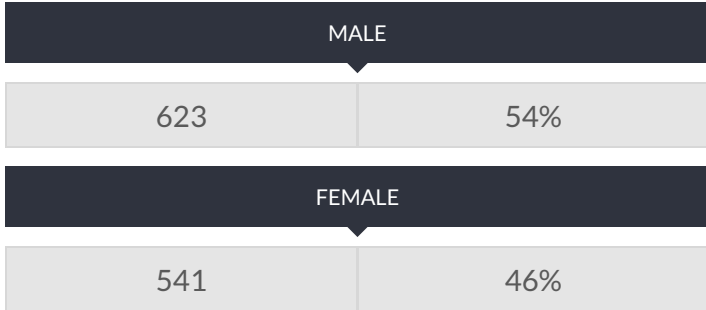

These enrollment data are collected as part of NYSED's Student Information Repository System (SIRS). These counts are as of "BEDS Day" which is typically the first Wednesday in October. Available are enrollment counts for public and charter school students by various demographics for the 2016 - 17 school year. For nonpublic school enrollment data please see the [Non-Public School Enrollment and Staff information](#) on our Information and Reporting Services webpage.

CHURCHVILLE-CHILI MIDDLE SCHOOL ENROLLMENT (2016 - 17)

K-12 Enrollment: 1,164

ENROLLMENT BY GENDER