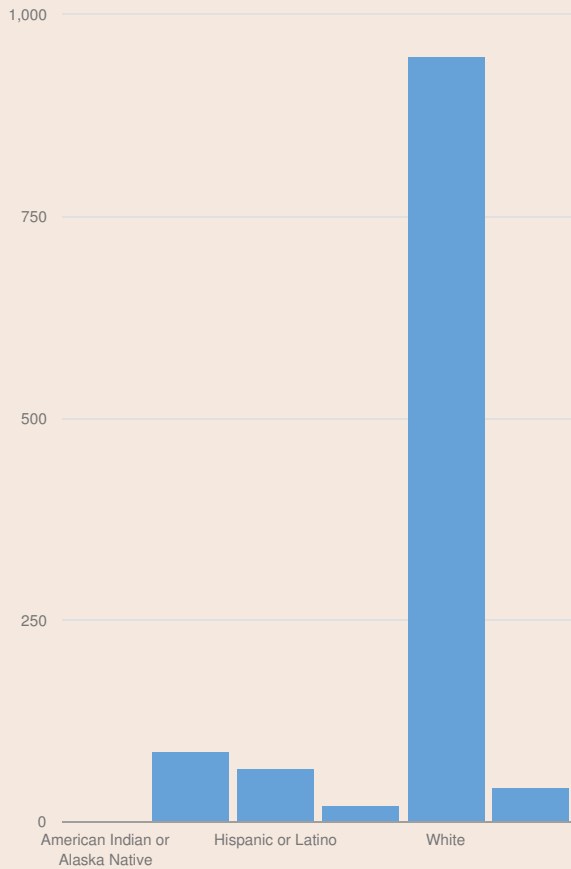

These enrollment data are collected as part of NYSED's Student Information Repository System (SIRS). These counts are as of "BEDS Day" which is typically the first Wednesday in October. Available are enrollment counts for public and charter school students by various demographics for the 2016 - 17 school year. For nonpublic school enrollment data please see the [Non-Public School Enrollment and Staff information](#) on our Information and Reporting Services webpage.

CHURCHVILLE-CHILI MIDDLE SCHOOL ENROLLMENT (2016 - 17)

K-12 Enrollment: 1,164

ENROLLMENT BY GENDER

ENROLLMENT BY ETHNICITY

OTHER GROUPS

ENROLLMENT BY GRADE

© COPYRIGHT NEW YORK STATE EDUCATION DEPARTMENT, ALL RIGHTS RESERVED.