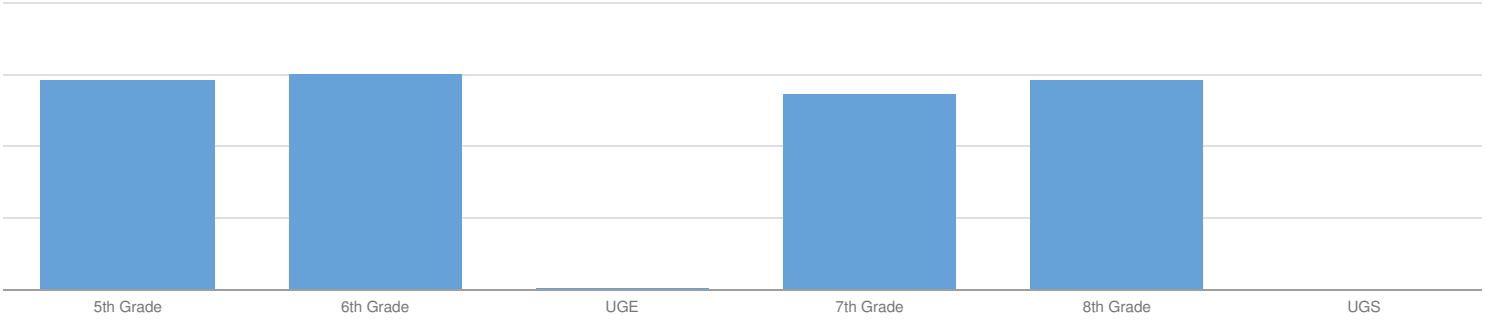

CHURCHVILLE-CHILI MIDDLE SCHOOL ENROLLMENT (2016 - 17)

K-12 Enrollment: 1,164

ENROLLMENT BY GENDER

ENROLLMENT BY ETHNICITY

OTHER GROUPS

ENROLLMENT BY GRADE

© COPYRIGHT NEW YORK STATE EDUCATION DEPARTMENT, ALL RIGHTS RESERVED.