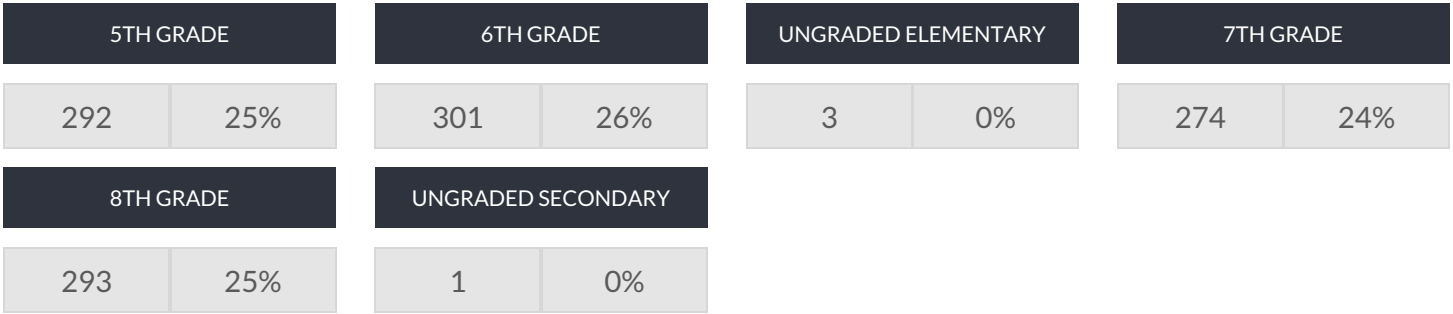

CHURCHVILLE-CHILI MIDDLE SCHOOL ENROLLMENT (2016 - 17)

K-12 Enrollment: 1,164

ENROLLMENT BY GENDER

ENROLLMENT BY ETHNICITY

OTHER GROUPS

ENROLLMENT BY GRADE

© COPYRIGHT NEW YORK STATE EDUCATION DEPARTMENT, ALL RIGHTS RESERVED.