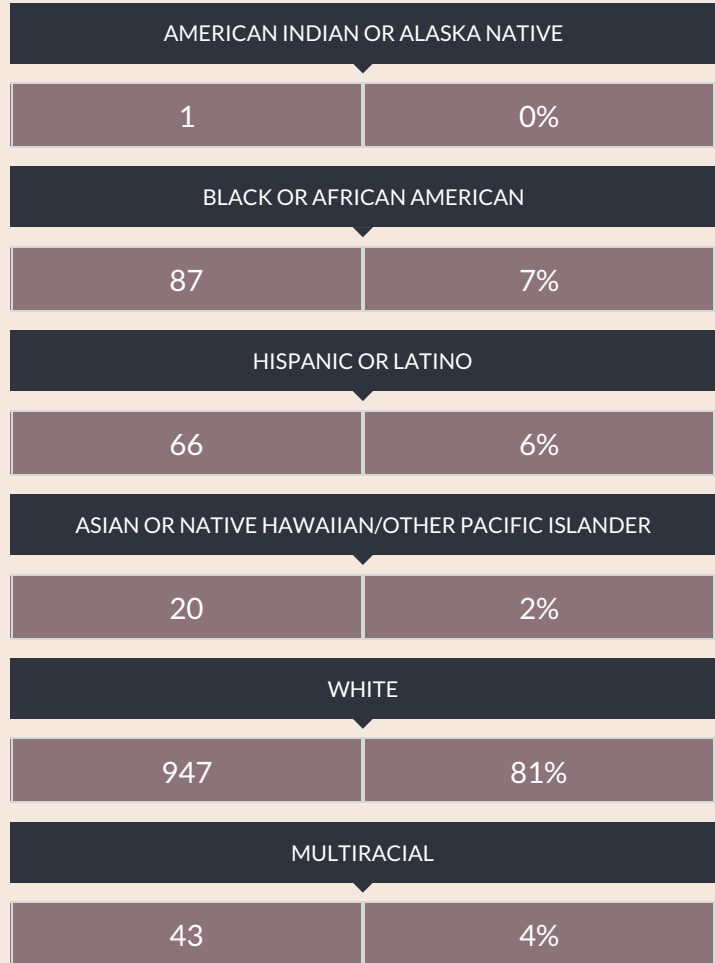

ENROLLMENT BY ETHNICITY