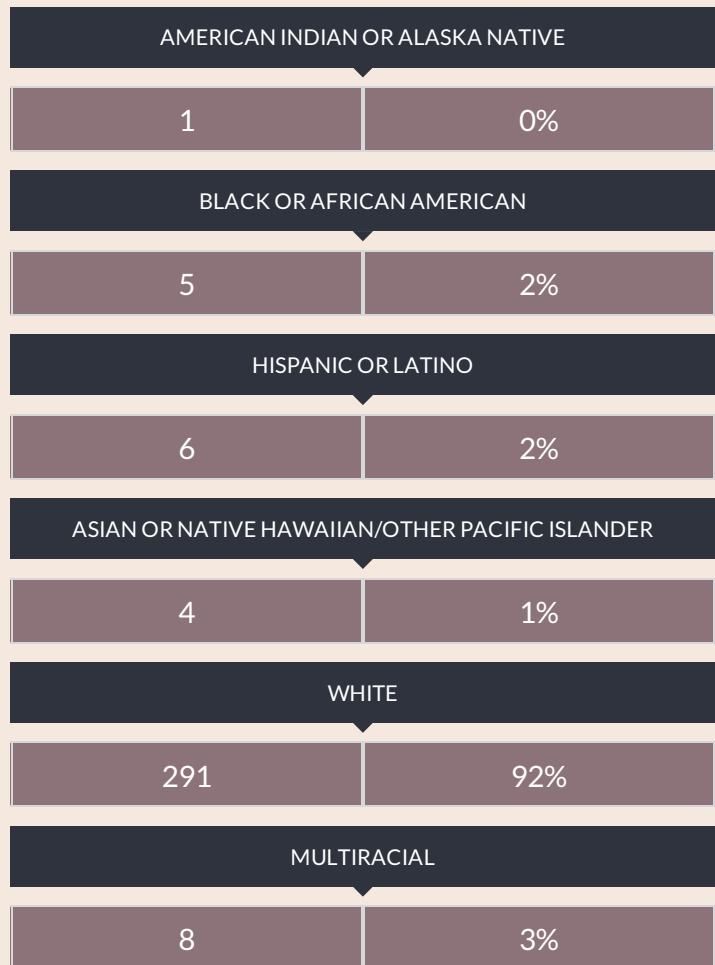

ENROLLMENT BY ETHNICITY

OTHER GROUPS