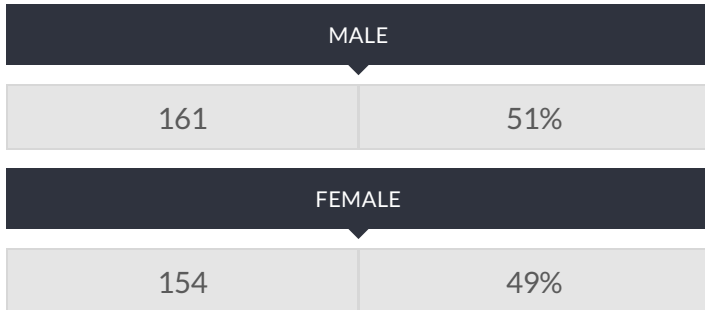

These enrollment data are collected as part of NYSED's Student Information Repository System (SIRS). These counts are as of "BEDS Day" which is typically the first Wednesday in October. Available are enrollment counts for public and charter school students by various demographics for the 2016 - 17 school year. For nonpublic school enrollment data please see the [Non-Public School Enrollment and Staff information](#) on our Information and Reporting Services webpage.

AVON HIGH SCHOOL ENROLLMENT (2016 - 17)

K-12 Enrollment: 315

ENROLLMENT BY GENDER