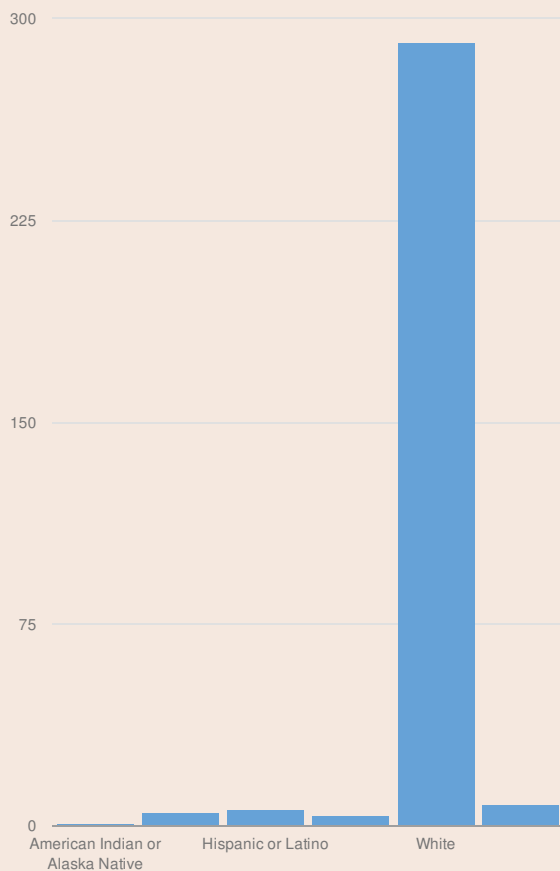

ENROLLMENT BY ETHNICITY

OTHER GROUPS