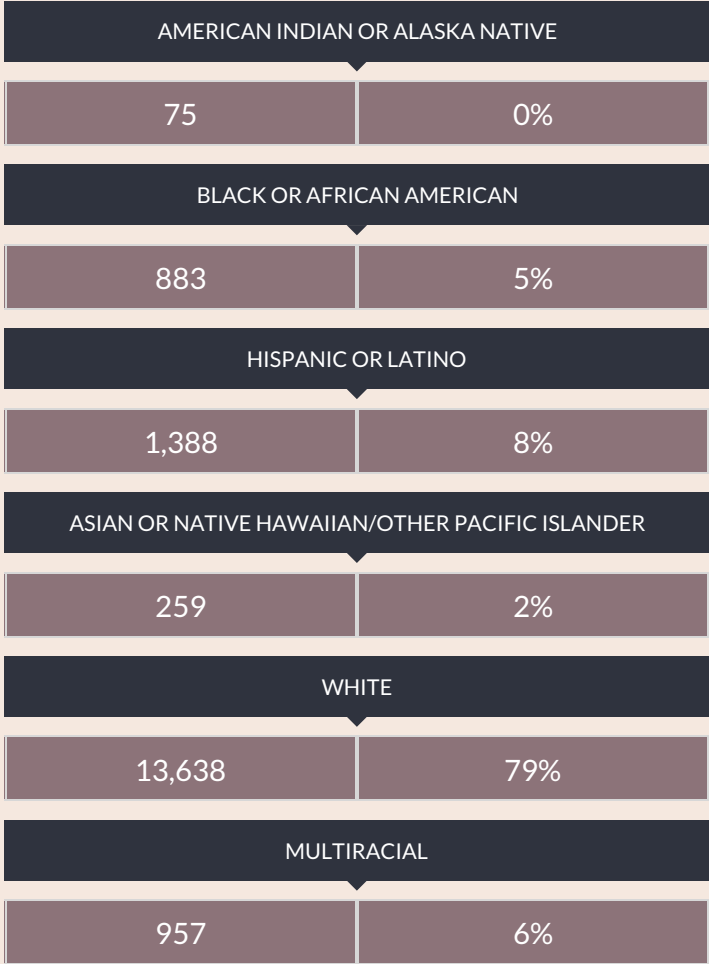

These enrollment data are collected as part of NYSED's Student Information Repository System (SIRS). These counts are as of "BEDS Day" which is typically the first Wednesday in October. Available are enrollment counts for public and charter school students by various demographics for the 2017 - 18 school year. For nonpublic school enrollment data please see the [Non-Public School Enrollment and Staff information](#) on our Information and Reporting Services webpage.

JEFFERSON COUNTY PUBLIC SCHOOL ENROLLMENT (2017 - 18)

K-12 Enrollment: 17,200

ENROLLMENT BY GENDER

ENROLLMENT BY ETHNICITY

OTHER GROUPS

ENGLISH LANGUAGE LEARNERS		STUDENTS WITH DISABILITIES		ECONOMICALLY DISADVANTAGED			
207	1%	2,965	17%	9,687	56%		
MIGRANT		HOMELESS		FOSTER CARE		PARENT IN ARMED FORCES	
34	0%	167	1%	23	0%	4,122	24%