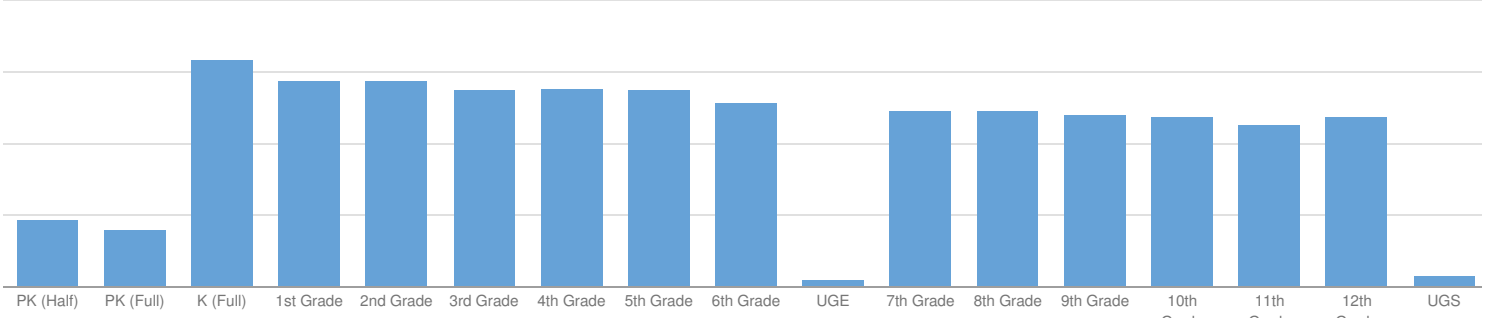

OTHER GROUPS

ENGLISH LANGUAGE LEARNERS		STUDENTS WITH DISABILITIES		ECONOMICALLY DISADVANTAGED			
207	1%	2,965	17%	9,687	56%		
MIGRANT		HOMELESS		FOSTER CARE		PARENT IN ARMED FORCES	
34	0%	167	1%	23	0%	4,122	24%

ENROLLMENT BY GRADE

PRE-K (HALF DAY)	PRE-K (FULL DAY)	K (FULL DAY)	1ST GRADE
470 | 3%	402 | 2%	1,592 | 9%	1,438 | 8%
2ND GRADE	3RD GRADE	4TH GRADE	5TH GRADE
1,437 | 8%	1,374 | 8%	1,380 | 8%	1,378 | 8%
6TH GRADE	UNGRADED ELEMENTARY	7TH GRADE	8TH GRADE
1,290 | 7%	55 | 0%	1,230 | 7%	1,230 | 7%
9TH GRADE	10TH GRADE	11TH GRADE	12TH GRADE
1,207 | 7%	1,190 | 7%	1,133 | 6%	1,188 | 7%
UNGRADED SECONDARY			
78 | 0%