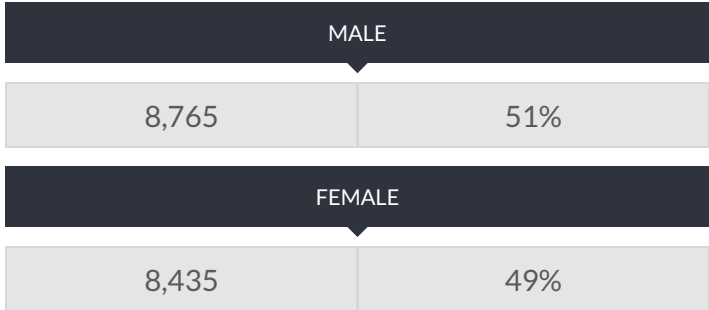

These enrollment data are collected as part of NYSED's Student Information Repository System (SIRS). These counts are as of "BEDS Day" which is typically the first Wednesday in October. Available are enrollment counts for public and charter school students by various demographics for the 2017 - 18 school year. For nonpublic school enrollment data please see the [Non-Public School Enrollment and Staff information](#) on our Information and Reporting Services webpage.

JEFFERSON COUNTY PUBLIC SCHOOL ENROLLMENT (2017 - 18)

K-12 Enrollment: 17,200

ENROLLMENT BY GENDER

ENROLLMENT BY ETHNICITY

OTHER GROUPS

ENGLISH LANGUAGE LEARNERS		STUDENTS WITH DISABILITIES		ECONOMICALLY DISADVANTAGED			
207	1%	2,965	17%	9,687	56%		
MIGRANT		HOMELESS		FOSTER CARE		PARENT IN ARMED FORCES	
34	0%	167	1%	23	0%	4,122	24%