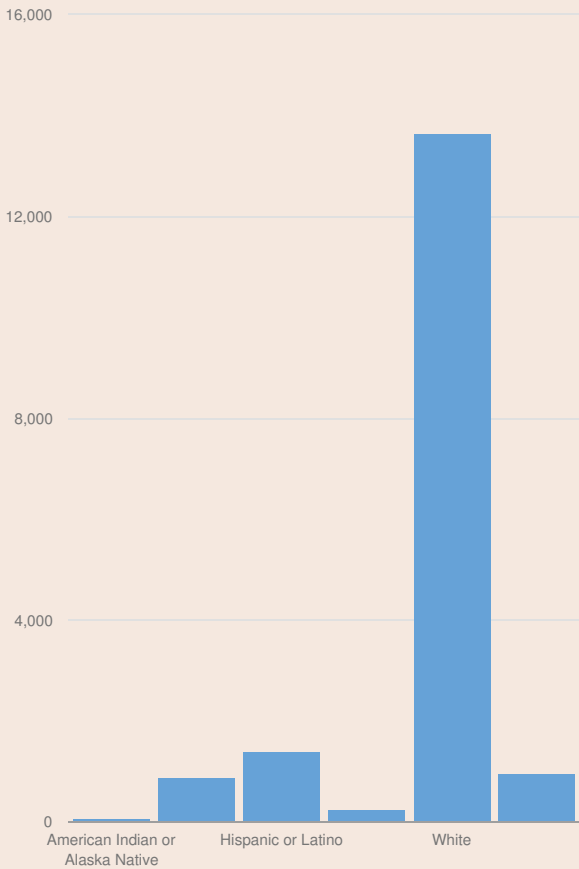

These enrollment data are collected as part of NYSED's Student Information Repository System (SIRS). These counts are as of "BEDS Day" which is typically the first Wednesday in October. Available are enrollment counts for public and charter school students by various demographics for the 2017 - 18 school year. For nonpublic school enrollment data please see the [Non-Public School Enrollment and Staff information](#) on our Information and Reporting Services webpage.

JEFFERSON COUNTY PUBLIC SCHOOL ENROLLMENT (2017 - 18)

K-12 Enrollment: 17,200

ENROLLMENT BY GENDER

ENROLLMENT BY ETHNICITY

OTHER GROUPS

ENGLISH LANGUAGE LEARNERS		STUDENTS WITH DISABILITIES		ECONOMICALLY DISADVANTAGED			
207	1%	2,965	17%	9,687	56%		
MIGRANT		HOMELESS		FOSTER CARE		PARENT IN ARMED FORCES	
34	0%	167	1%	23	0%	4,122	24%