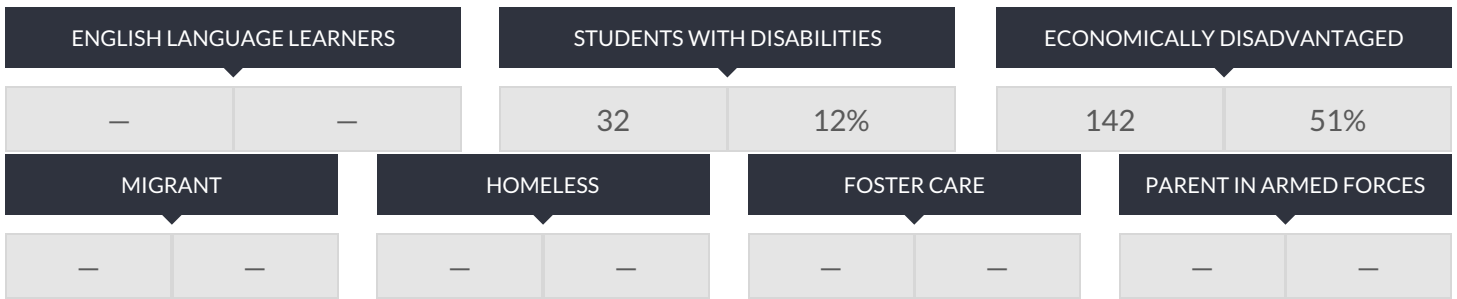

GENERAL WILLIAM FLOYD ELEM SCHOOL ENROLLMENT (2017 - 18)

K-12 Enrollment: 276

ENROLLMENT BY GENDER

ENROLLMENT BY ETHNICITY

OTHER GROUPS

ENROLLMENT BY GRADE

© COPYRIGHT NEW YORK STATE EDUCATION DEPARTMENT, ALL RIGHTS RESERVED.