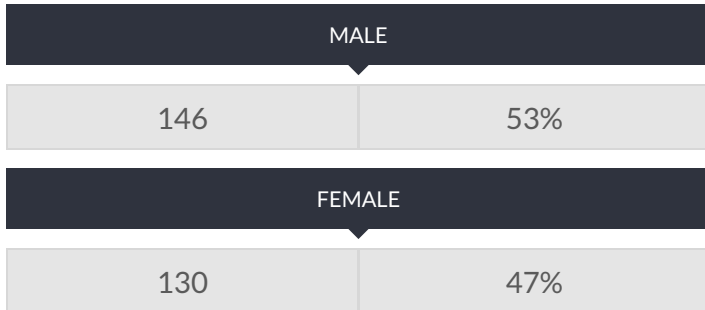

These enrollment data are collected as part of NYSED's Student Information Repository System (SIRS). These counts are as of "BEDS Day" which is typically the first Wednesday in October. Available are enrollment counts for public and charter school students by various demographics for the 2017 - 18 school year. For nonpublic school enrollment data please see the [Non-Public School Enrollment and Staff information](#) on our Information and Reporting Services webpage.

GENERAL WILLIAM FLOYD ELEM SCHOOL ENROLLMENT (2017 - 18)

K-12 Enrollment: 276

ENROLLMENT BY GENDER

ENROLLMENT BY ETHNICITY

OTHER GROUPS

ENROLLMENT BY GRADE

© COPYRIGHT NEW YORK STATE EDUCATION DEPARTMENT, ALL RIGHTS RESERVED.