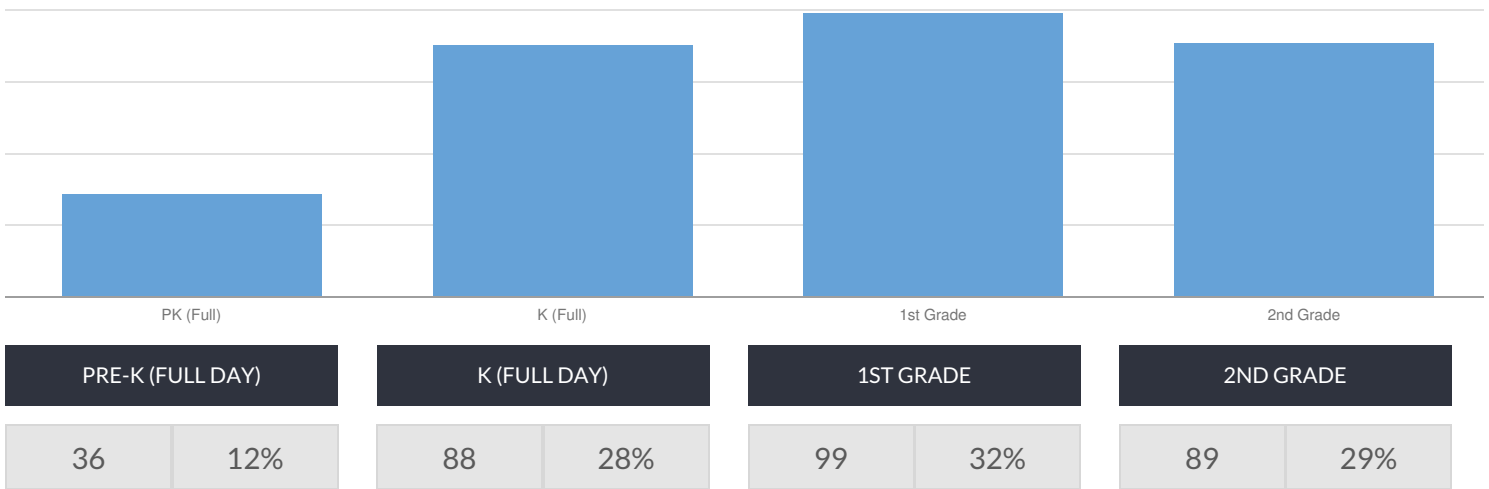

GENERAL WILLIAM FLOYD ELEM SCHOOL ENROLLMENT (2017 - 18)

K-12 Enrollment: 276

ENROLLMENT BY GENDER

ENROLLMENT BY ETHNICITY

OTHER GROUPS

ENROLLMENT BY GRADE

© COPYRIGHT NEW YORK STATE EDUCATION DEPARTMENT, ALL RIGHTS RESERVED.