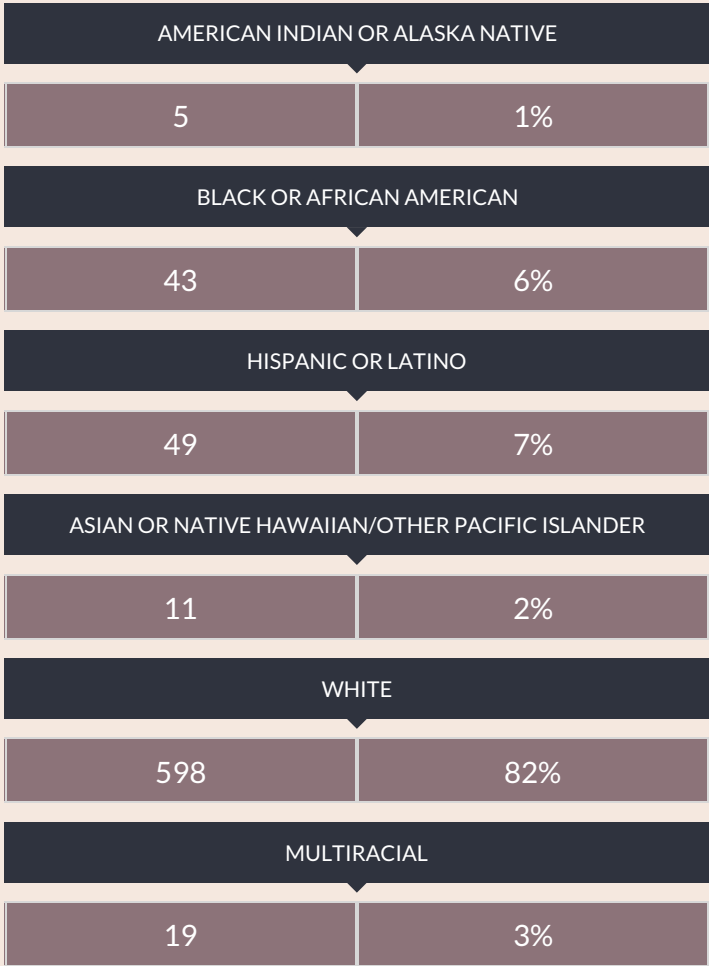

ENROLLMENT BY ETHNICITY