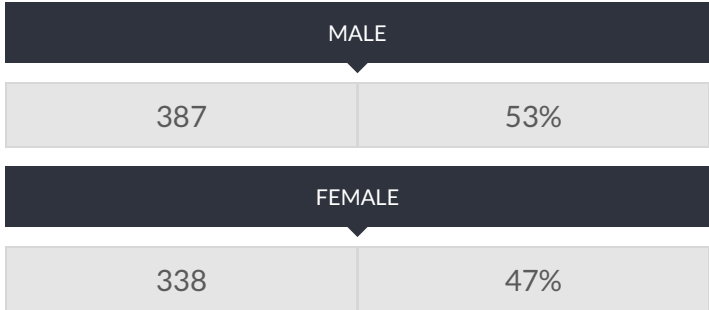

These enrollment data are collected as part of NYSED's Student Information Repository System (SIRS). These counts are as of "BEDS Day" which is typically the first Wednesday in October. Available are enrollment counts for public and charter school students by various demographics for the 2015 - 16 school year. For nonpublic school enrollment data please see the [Non-Public School Enrollment and Staff information](#) on our Information and Reporting Services webpage.

HERBERT HOOVER MIDDLE SCHOOL ENROLLMENT (2015 - 16)

K-12 Enrollment: 725

ENROLLMENT BY GENDER