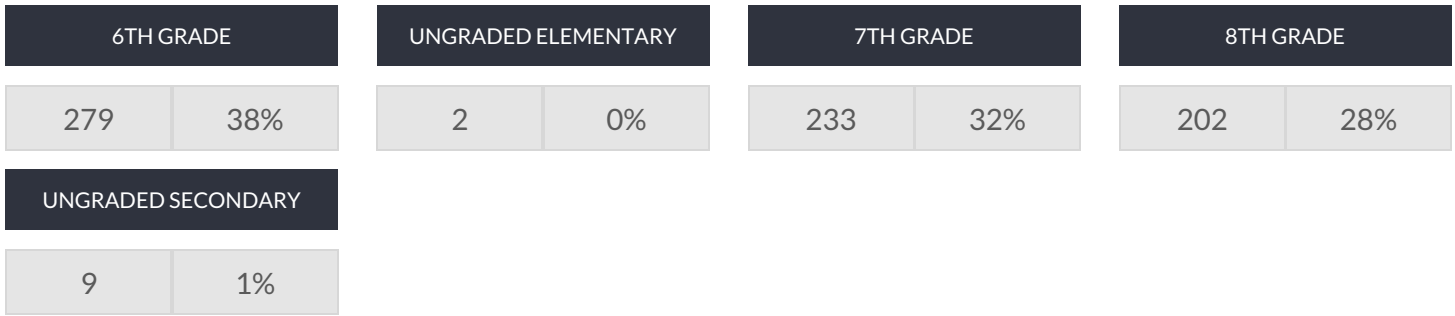

HERBERT HOOVER MIDDLE SCHOOL ENROLLMENT (2015 - 16)

K-12 Enrollment: 725

ENROLLMENT BY GENDER

ENROLLMENT BY ETHNICITY

OTHER GROUPS

ENROLLMENT BY GRADE

© COPYRIGHT NEW YORK STATE EDUCATION DEPARTMENT, ALL RIGHTS RESERVED.