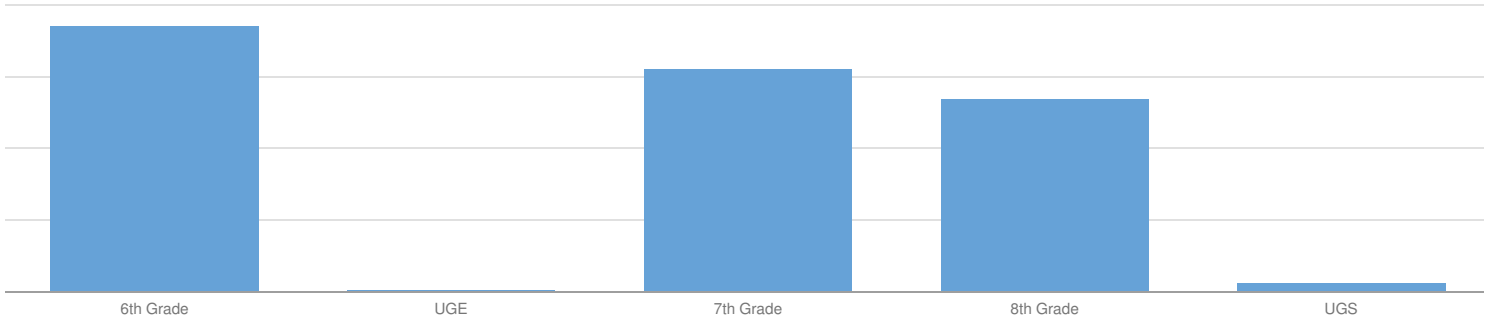

HERBERT HOOVER MIDDLE SCHOOL ENROLLMENT (2015 - 16)

K-12 Enrollment: 725

ENROLLMENT BY GENDER

ENROLLMENT BY ETHNICITY

OTHER GROUPS

ENROLLMENT BY GRADE

© COPYRIGHT NEW YORK STATE EDUCATION DEPARTMENT, ALL RIGHTS RESERVED.