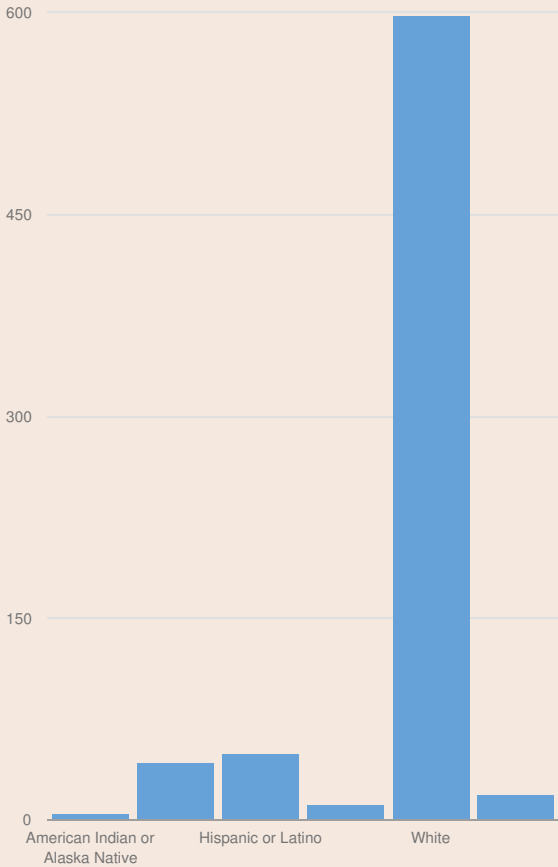

These enrollment data are collected as part of NYSED's Student Information Repository System (SIRS). These counts are as of "BEDS Day" which is typically the first Wednesday in October. Available are enrollment counts for public and charter school students by various demographics for the 2015 - 16 school year. For nonpublic school enrollment data please see the [Non-Public School Enrollment and Staff information](#) on our Information and Reporting Services webpage.

HERBERT HOOVER MIDDLE SCHOOL ENROLLMENT (2015 - 16)

K-12 Enrollment: 725

ENROLLMENT BY GENDER

ENROLLMENT BY ETHNICITY

OTHER GROUPS

ENROLLMENT BY GRADE

© COPYRIGHT NEW YORK STATE EDUCATION DEPARTMENT, ALL RIGHTS RESERVED.