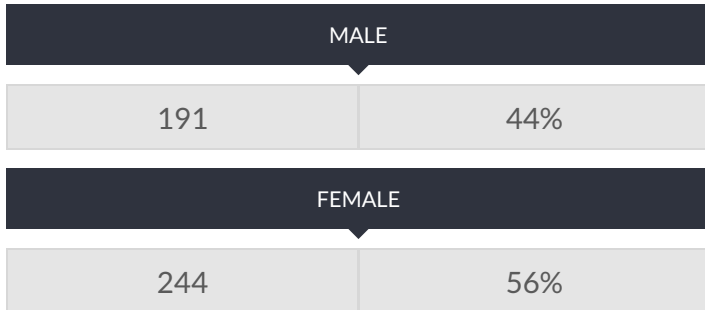

These enrollment data are collected as part of NYSED's Student Information Repository System (SIRS). These counts are as of "BEDS Day" which is typically the first Wednesday in October. Available are enrollment counts for public and charter school students by various demographics for the 2017 - 18 school year. For nonpublic school enrollment data please see the [Non-Public School Enrollment and Staff information](#) on our Information and Reporting Services webpage.

UNIVERSITY PREP CHARTER HIGH SCHOOL ENROLLMENT (2017 - 18)

K-12 Enrollment: 435

ENROLLMENT BY GENDER