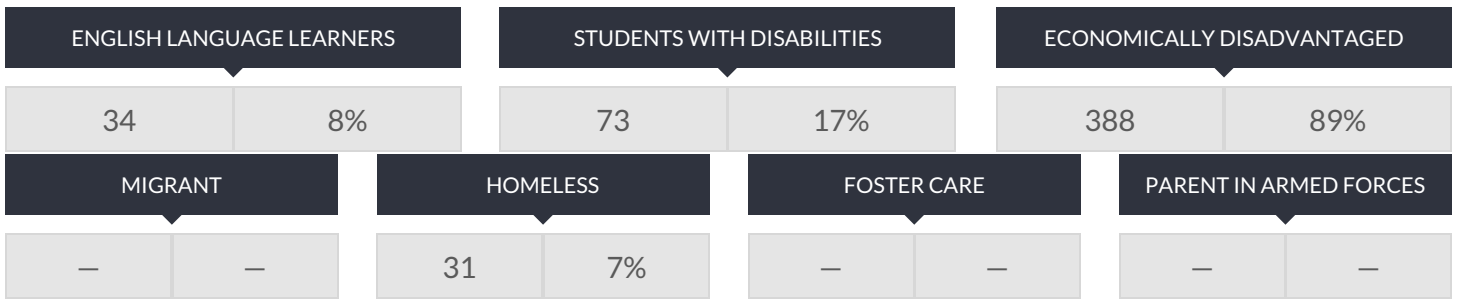

UNIVERSITY PREP CHARTER HIGH SCHOOL ENROLLMENT (2017 - 18)

K-12 Enrollment: 435

ENROLLMENT BY GENDER

ENROLLMENT BY ETHNICITY

OTHER GROUPS

ENROLLMENT BY GRADE

© COPYRIGHT NEW YORK STATE EDUCATION DEPARTMENT, ALL RIGHTS RESERVED.