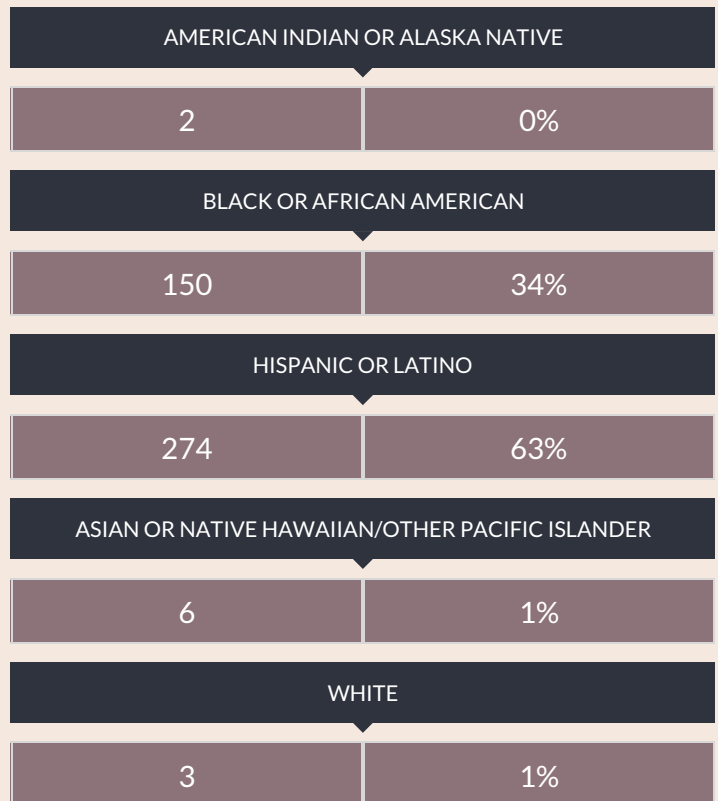

ENROLLMENT BY ETHNICITY