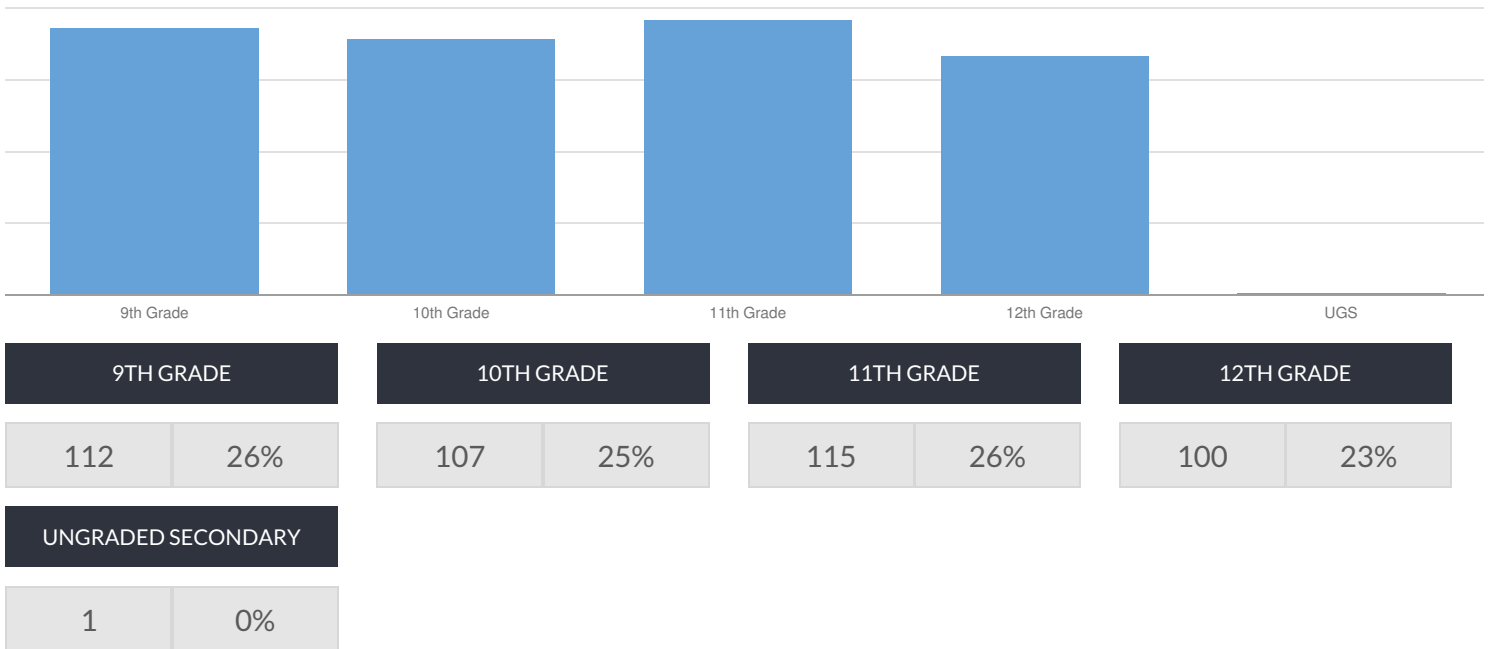

UNIVERSITY PREP CHARTER HIGH SCHOOL ENROLLMENT (2017 - 18)

K-12 Enrollment: 435

ENROLLMENT BY GENDER

ENROLLMENT BY ETHNICITY

OTHER GROUPS

ENROLLMENT BY GRADE

© COPYRIGHT NEW YORK STATE EDUCATION DEPARTMENT, ALL RIGHTS RESERVED.