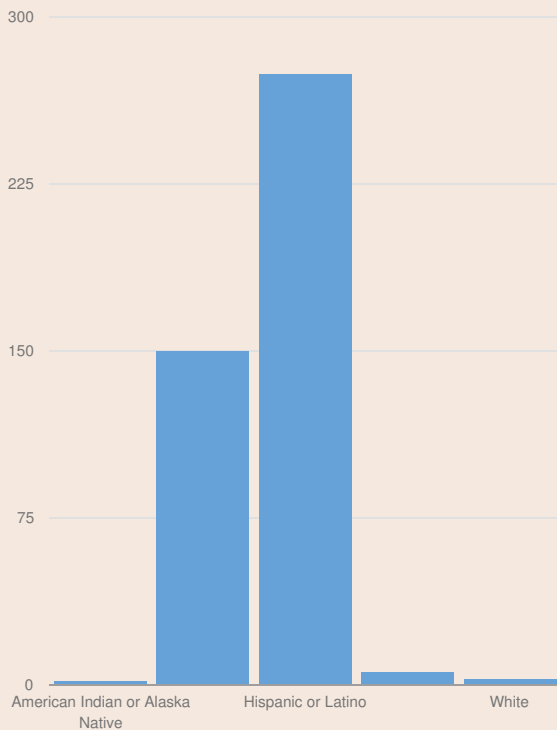

ENROLLMENT BY ETHNICITY