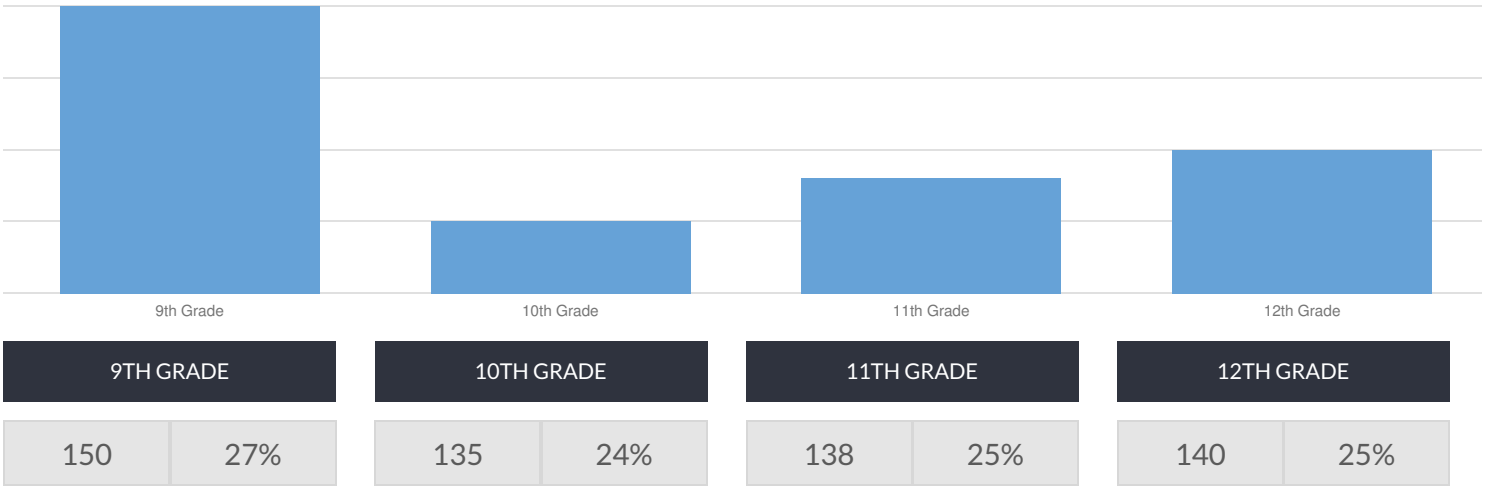

ACAD FOR CAREERS IN TELEVISION-FILM ENROLLMENT (2017 - 18)

K-12 Enrollment: 563

ENROLLMENT BY GENDER

ENROLLMENT BY ETHNICITY

OTHER GROUPS

ENROLLMENT BY GRADE

© COPYRIGHT NEW YORK STATE EDUCATION DEPARTMENT, ALL RIGHTS RESERVED.