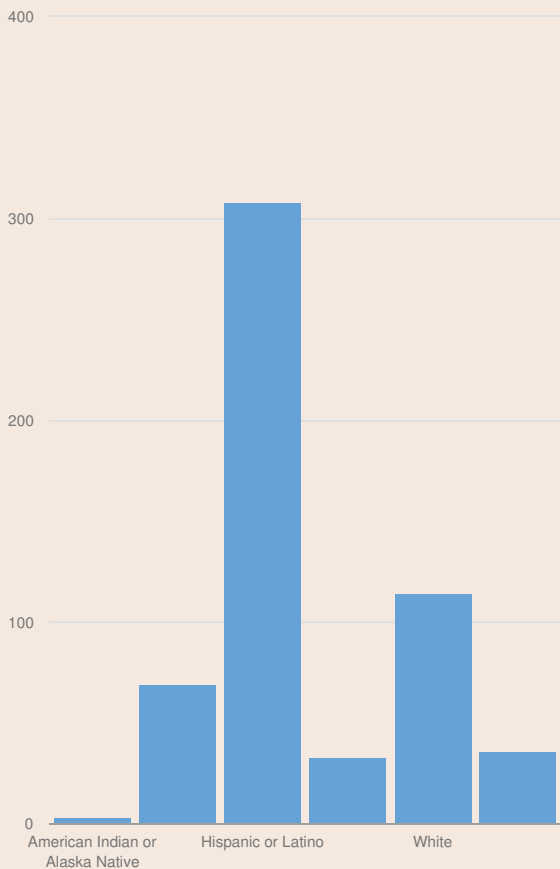

ENROLLMENT BY ETHNICITY