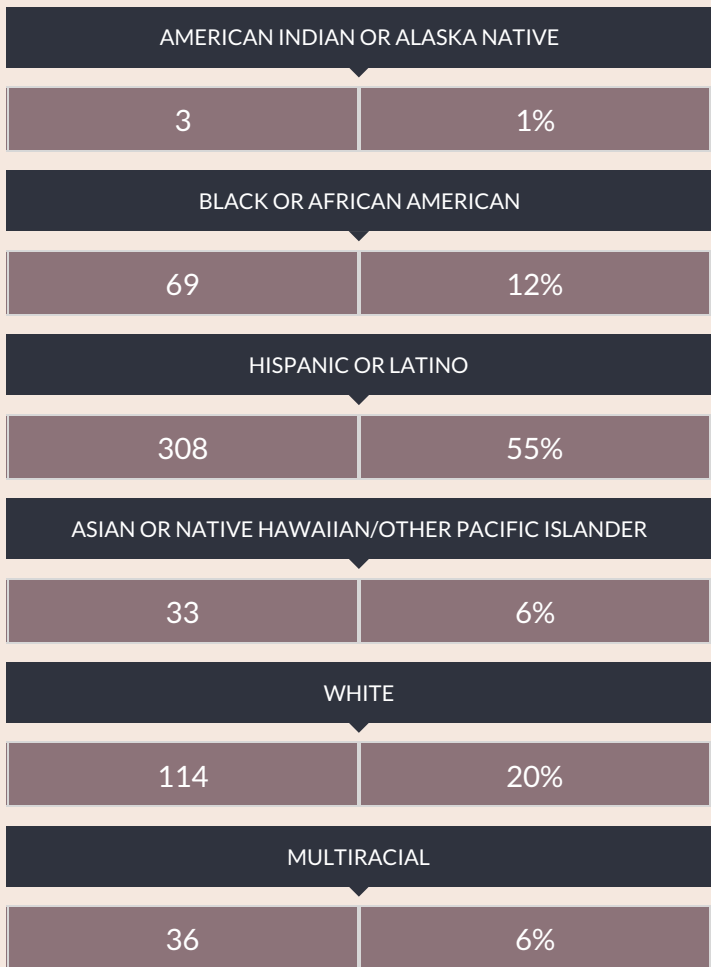

ENROLLMENT BY ETHNICITY