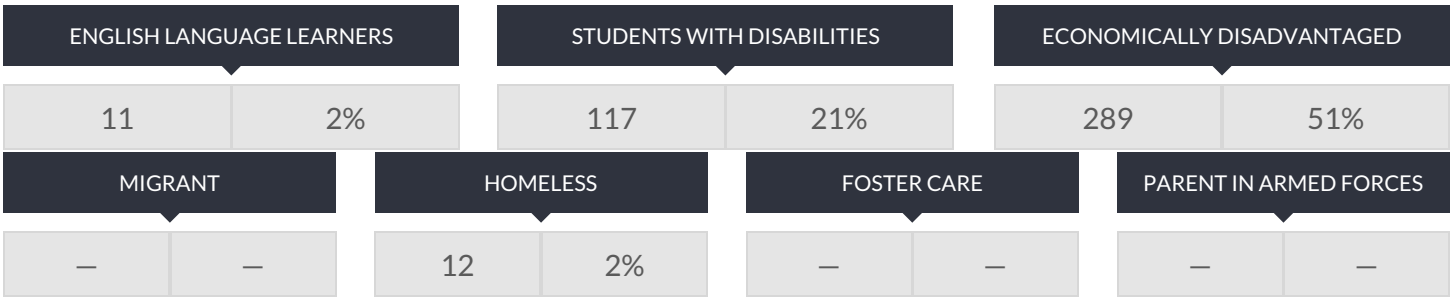

ACAD FOR CAREERS IN TELEVISION-FILM ENROLLMENT (2017 - 18)

K-12 Enrollment: 563

ENROLLMENT BY GENDER

ENROLLMENT BY ETHNICITY

OTHER GROUPS

ENROLLMENT BY GRADE

© COPYRIGHT NEW YORK STATE EDUCATION DEPARTMENT, ALL RIGHTS RESERVED.