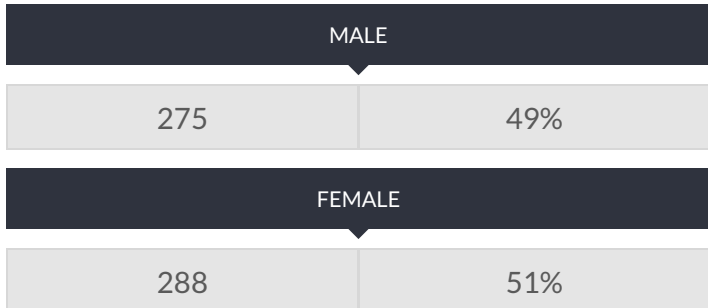

These enrollment data are collected as part of NYSED's Student Information Repository System (SIRS). These counts are as of "BEDS Day" which is typically the first Wednesday in October. Available are enrollment counts for public and charter school students by various demographics for the 2017 - 18 school year. For nonpublic school enrollment data please see the [Non-Public School Enrollment and Staff information](#) on our Information and Reporting Services webpage.

ACAD FOR CAREERS IN TELEVISION-FILM ENROLLMENT (2017 - 18)

K-12 Enrollment: 563

ENROLLMENT BY GENDER