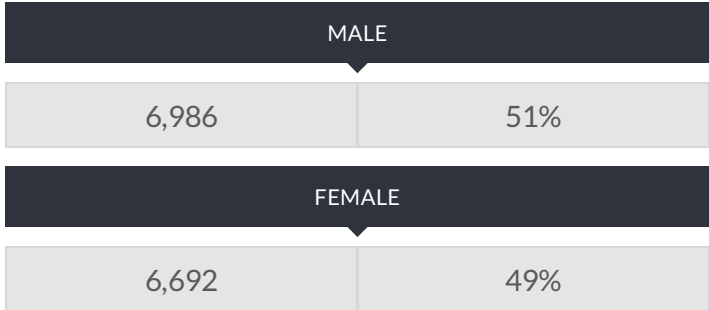

These enrollment data are collected as part of NYSED's Student Information Repository System (SIRS). These counts are as of "BEDS Day" which is typically the first Wednesday in October. Available are enrollment counts for public and charter school students by various demographics for the 2016 - 17 school year. For nonpublic school enrollment data please see the [Non-Public School Enrollment and Staff information](#) on our Information and Reporting Services webpage.

WAYNE COUNTY PUBLIC SCHOOL ENROLLMENT (2016 - 17)

K-12 Enrollment: 13,678

ENROLLMENT BY GENDER