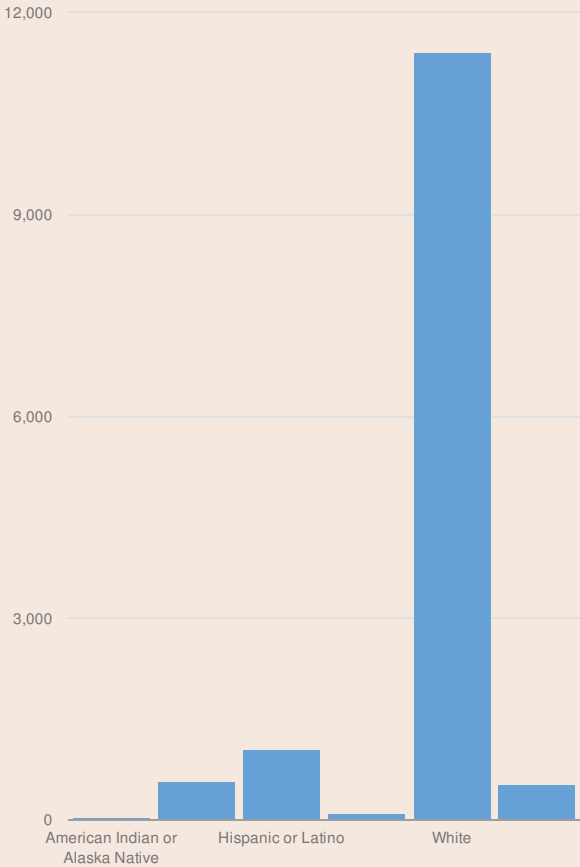

ENROLLMENT BY ETHNICITY

OTHER GROUPS