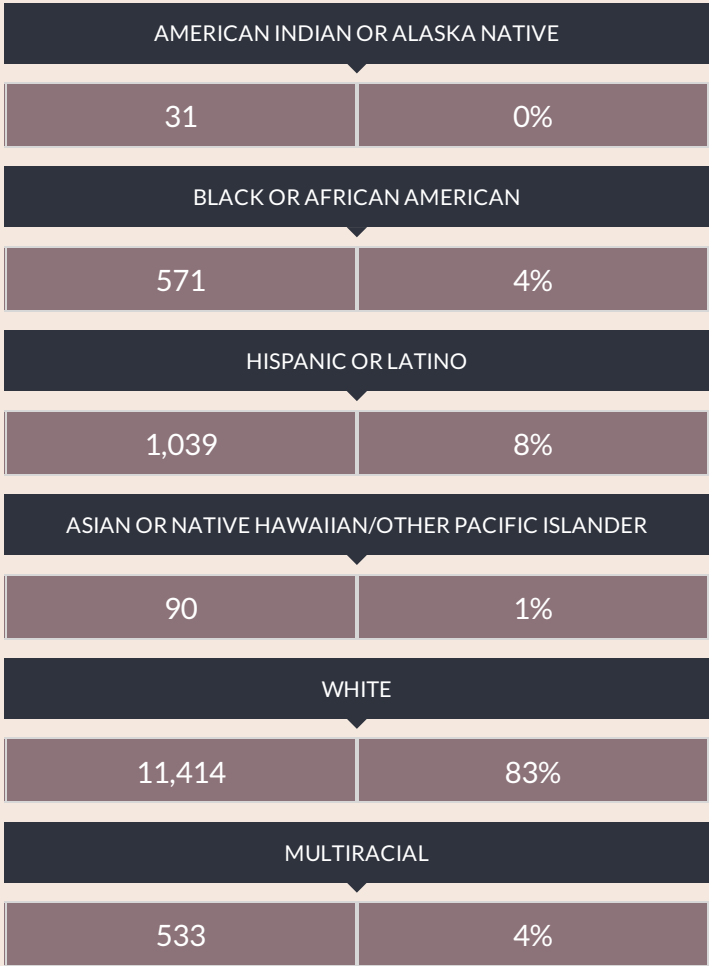

These enrollment data are collected as part of NYSED's Student Information Repository System (SIRS). These counts are as of "BEDS Day" which is typically the first Wednesday in October. Available are enrollment counts for public and charter school students by various demographics for the 2016 - 17 school year. For nonpublic school enrollment data please see the [Non-Public School Enrollment and Staff information](#) on our Information and Reporting Services webpage.

## WAYNE COUNTY PUBLIC SCHOOL ENROLLMENT (2016 - 17)

K-12 Enrollment: 13,678

### ENROLLMENT BY ETHNICITY