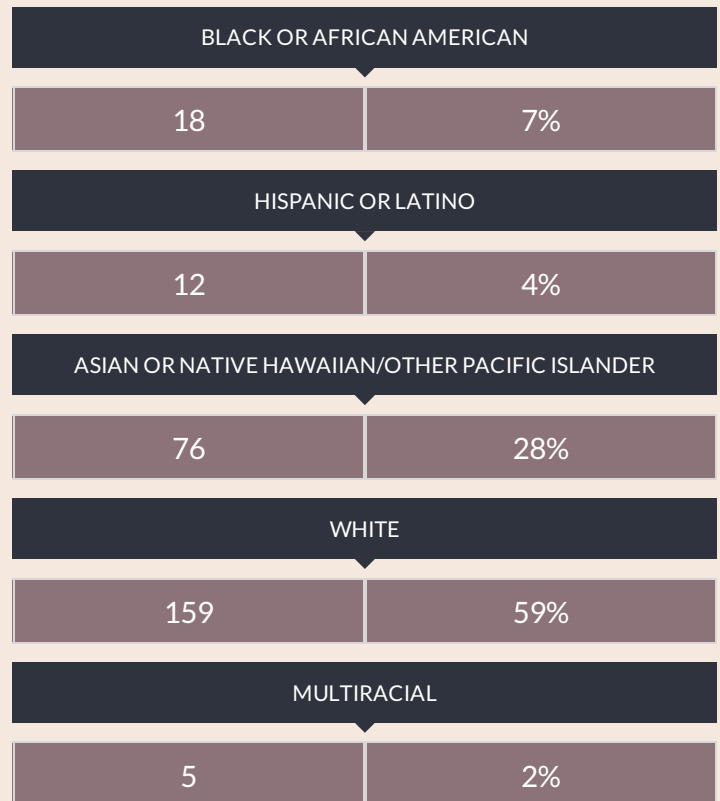

ENROLLMENT BY ETHNICITY