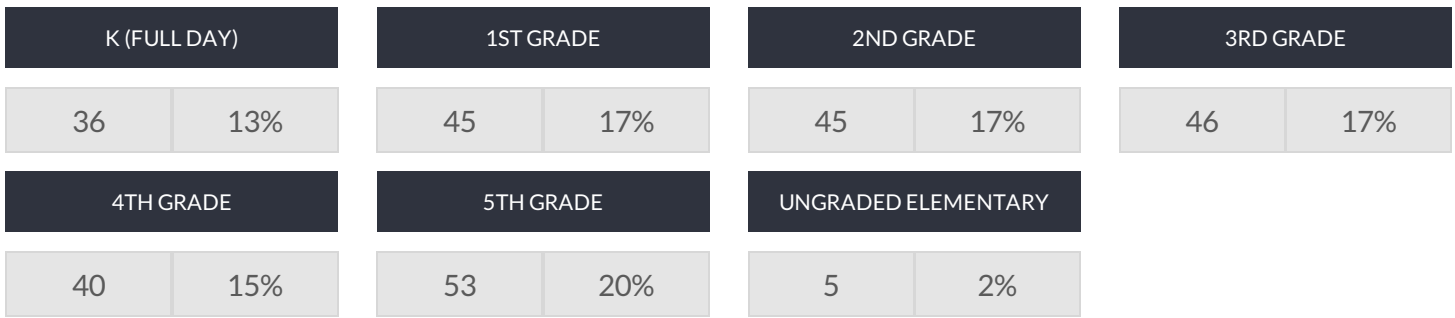

AFRICAN ROAD ELEMENTARY SCHOOL ENROLLMENT (2016 - 17)

K-12 Enrollment: 270

ENROLLMENT BY GENDER

ENROLLMENT BY ETHNICITY

OTHER GROUPS

ENROLLMENT BY GRADE

© COPYRIGHT NEW YORK STATE EDUCATION DEPARTMENT, ALL RIGHTS RESERVED.