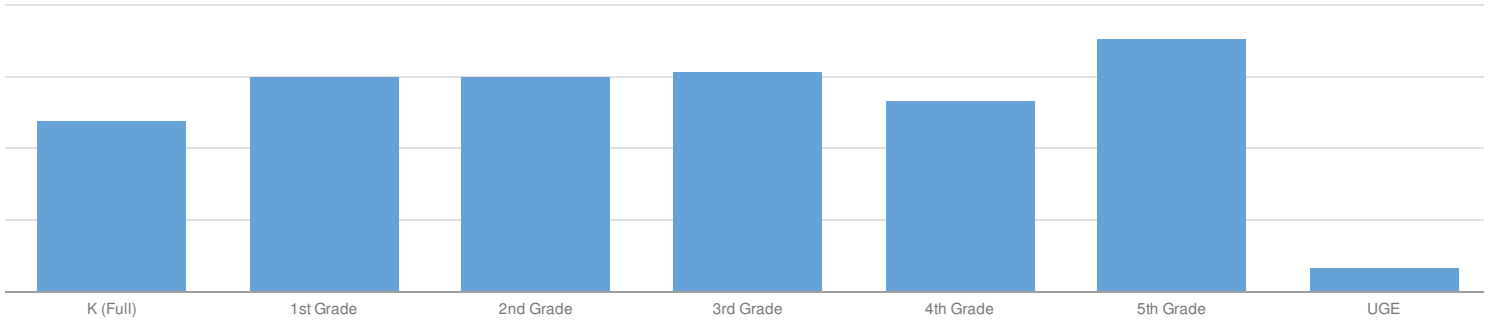

AFRICAN ROAD ELEMENTARY SCHOOL ENROLLMENT (2016 - 17)

K-12 Enrollment: 270

ENROLLMENT BY GENDER

ENROLLMENT BY ETHNICITY

OTHER GROUPS

ENROLLMENT BY GRADE

© COPYRIGHT NEW YORK STATE EDUCATION DEPARTMENT, ALL RIGHTS RESERVED.