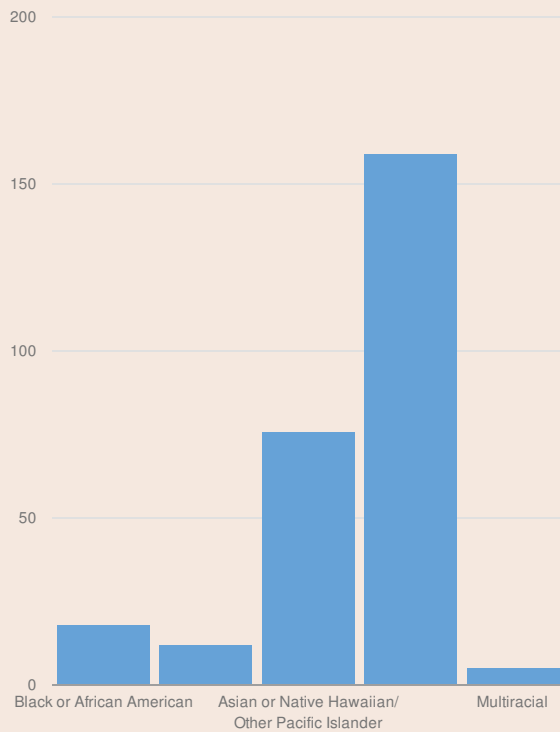

These enrollment data are collected as part of NYSED's Student Information Repository System (SIRS). These counts are as of "BEDS Day" which is typically the first Wednesday in October. Available are enrollment counts for public and charter school students by various demographics for the 2016 - 17 school year. For nonpublic school enrollment data please see the [Non-Public School Enrollment and Staff information](#) on our Information and Reporting Services webpage.

AFRICAN ROAD ELEMENTARY SCHOOL ENROLLMENT (2016 - 17)

K-12 Enrollment: 270

ENROLLMENT BY GENDER

ENROLLMENT BY ETHNICITY

OTHER GROUPS

ENROLLMENT BY GRADE

© COPYRIGHT NEW YORK STATE EDUCATION DEPARTMENT, ALL RIGHTS RESERVED.