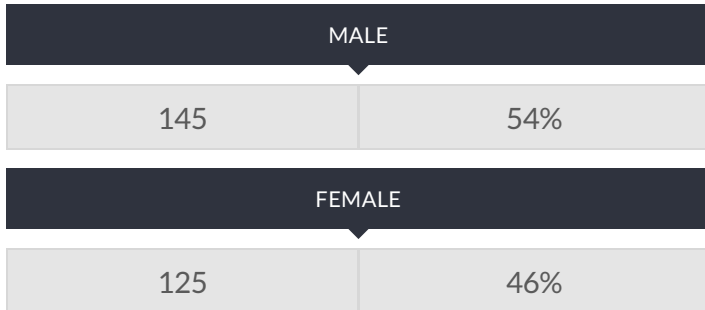

These enrollment data are collected as part of NYSED's Student Information Repository System (SIRS). These counts are as of "BEDS Day" which is typically the first Wednesday in October. Available are enrollment counts for public and charter school students by various demographics for the 2016 - 17 school year. For nonpublic school enrollment data please see the [Non-Public School Enrollment and Staff information](#) on our Information and Reporting Services webpage.

AFRICAN ROAD ELEMENTARY SCHOOL ENROLLMENT (2016 - 17)

K-12 Enrollment: 270

ENROLLMENT BY GENDER