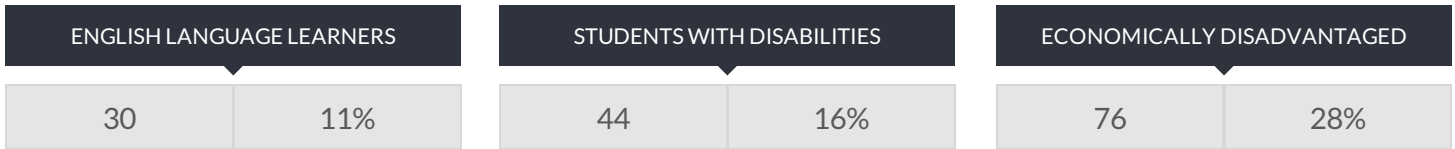

AFRICAN ROAD ELEMENTARY SCHOOL ENROLLMENT (2016 - 17)

K-12 Enrollment: 270

ENROLLMENT BY GENDER

ENROLLMENT BY ETHNICITY

OTHER GROUPS

ENROLLMENT BY GRADE

© COPYRIGHT NEW YORK STATE EDUCATION DEPARTMENT, ALL RIGHTS RESERVED.