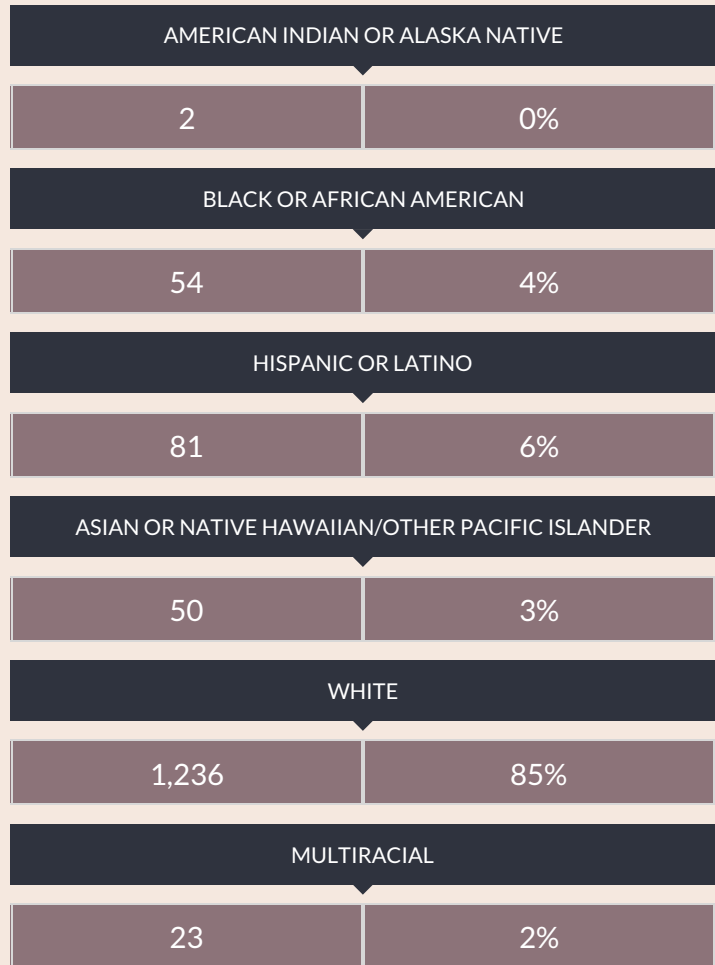

ENROLLMENT BY ETHNICITY