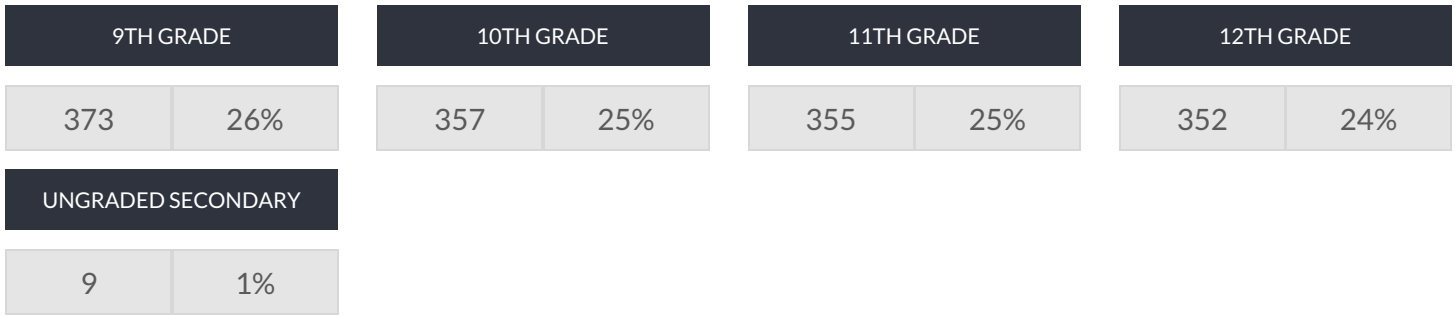

PENFIELD SENIOR HIGH SCHOOL ENROLLMENT (2014 - 15)

K-12 Enrollment: 1,446

ENROLLMENT BY GENDER

ENROLLMENT BY ETHNICITY

OTHER GROUPS

ENROLLMENT BY GRADE

© COPYRIGHT NEW YORK STATE EDUCATION DEPARTMENT, ALL RIGHTS RESERVED.