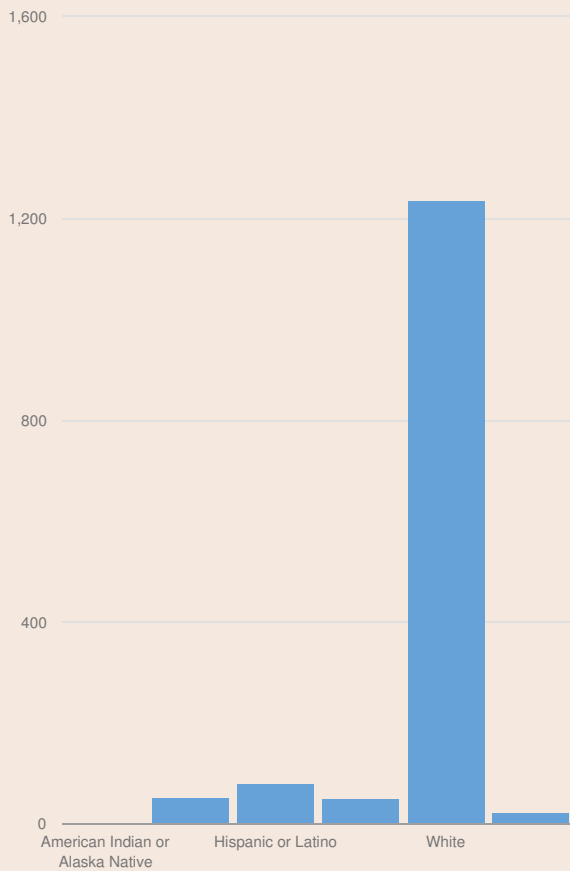

ENROLLMENT BY ETHNICITY