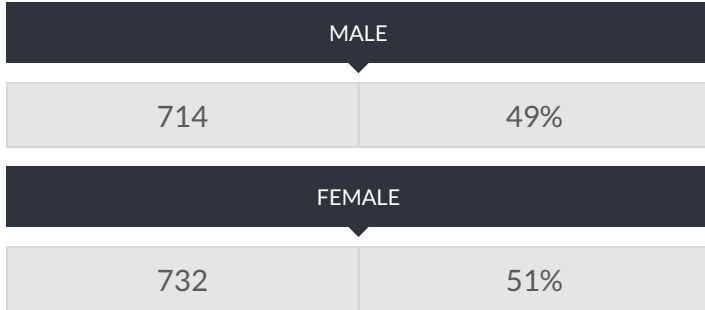

These enrollment data are collected as part of NYSED's Student Information Repository System (SIRS). These counts are as of "BEDS Day" which is typically the first Wednesday in October. Available are enrollment counts for public and charter school students by various demographics for the 2014 - 15 school year. For nonpublic school enrollment data please see the [Non-Public School Enrollment and Staff information](#) on our Information and Reporting Services webpage.

PENFIELD SENIOR HIGH SCHOOL ENROLLMENT (2014 - 15)

K-12 Enrollment: 1,446

ENROLLMENT BY GENDER