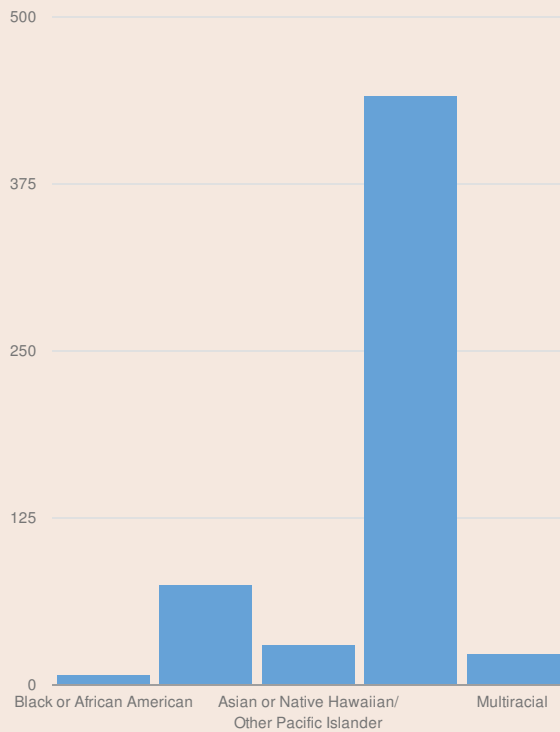

ENROLLMENT BY ETHNICITY