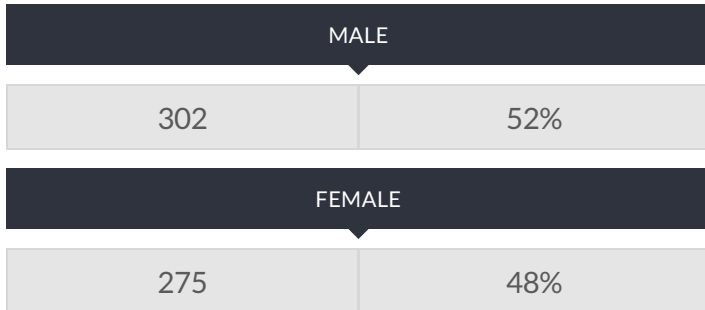

These enrollment data are collected as part of NYSED's Student Information Repository System (SIRS). These counts are as of "BEDS Day" which is typically the first Wednesday in October. Available are enrollment counts for public and charter school students by various demographics for the 2016 - 17 school year. For nonpublic school enrollment data please see the [Non-Public School Enrollment and Staff information](#) on our Information and Reporting Services webpage.

BEDFORD ROAD SCHOOL ENROLLMENT (2016 - 17)

K-12 Enrollment: 577

ENROLLMENT BY GENDER