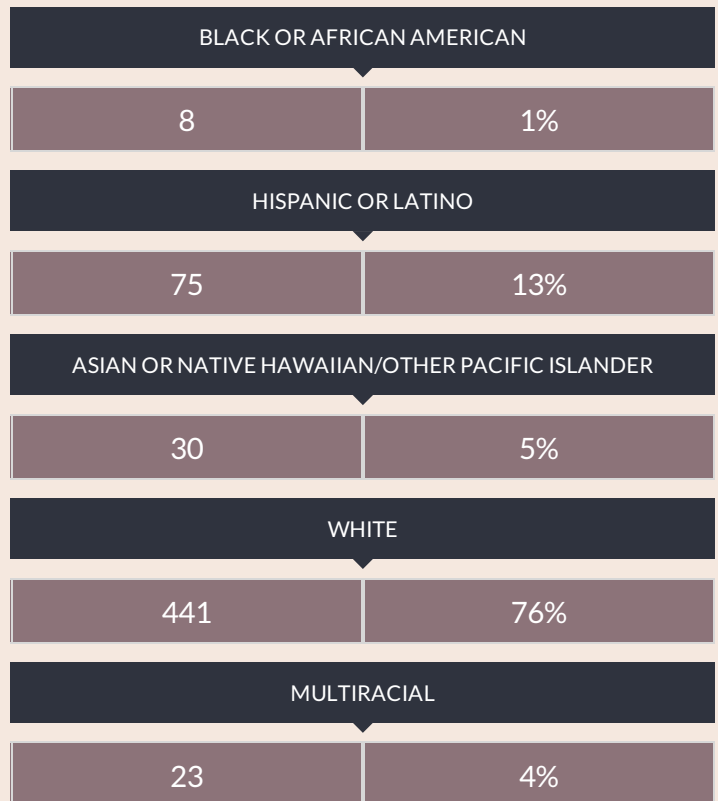

ENROLLMENT BY ETHNICITY