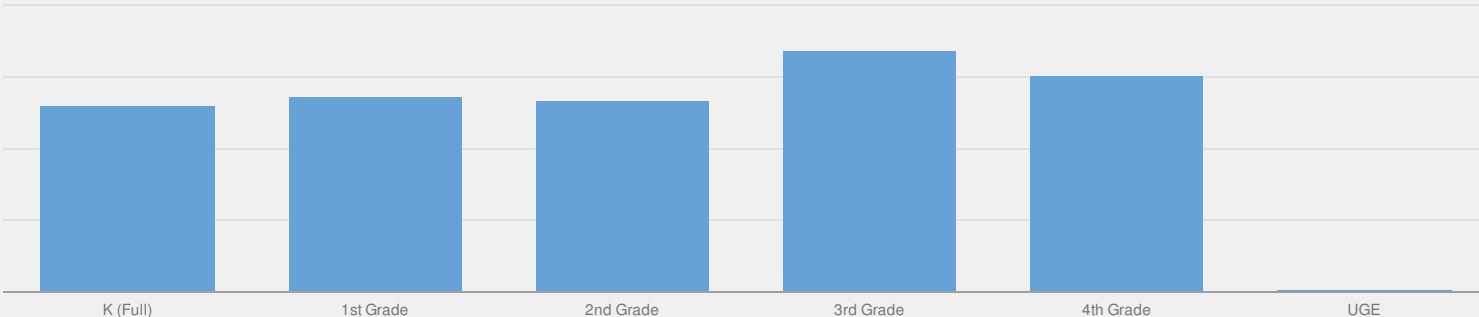

BEDFORD ROAD SCHOOL ENROLLMENT (2016 - 17)

K-12 Enrollment: 577

ENROLLMENT BY GENDER

ENROLLMENT BY ETHNICITY

OTHER GROUPS

ENROLLMENT BY GRADE

K (FULL DAY)	1ST GRADE	2ND GRADE	3RD GRADE
104 18%	109 19%	107 19%	135 23%
4TH GRADE	UNGRADED ELEMENTARY		
121 21%	1 0%		