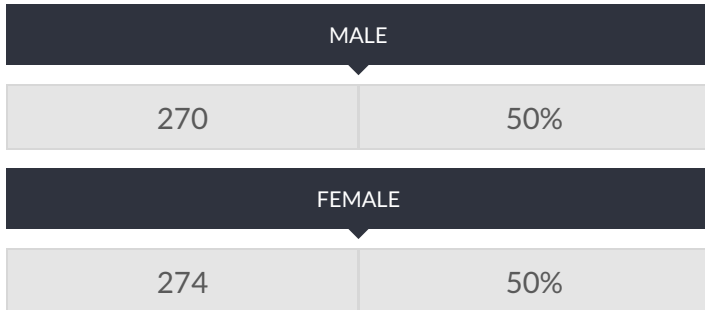

These enrollment data are collected as part of NYSED's Student Information Repository System (SIRS). These counts are as of "BEDS Day" which is typically the first Wednesday in October. Available are enrollment counts for public and charter school students by various demographics for the 2016 - 17 school year. For nonpublic school enrollment data please see the [Non-Public School Enrollment and Staff information](#) on our Information and Reporting Services webpage.

ACAD FOR CAREERS IN TELEVISION-FILM ENROLLMENT (2016 - 17)

K-12 Enrollment: 544

ENROLLMENT BY GENDER