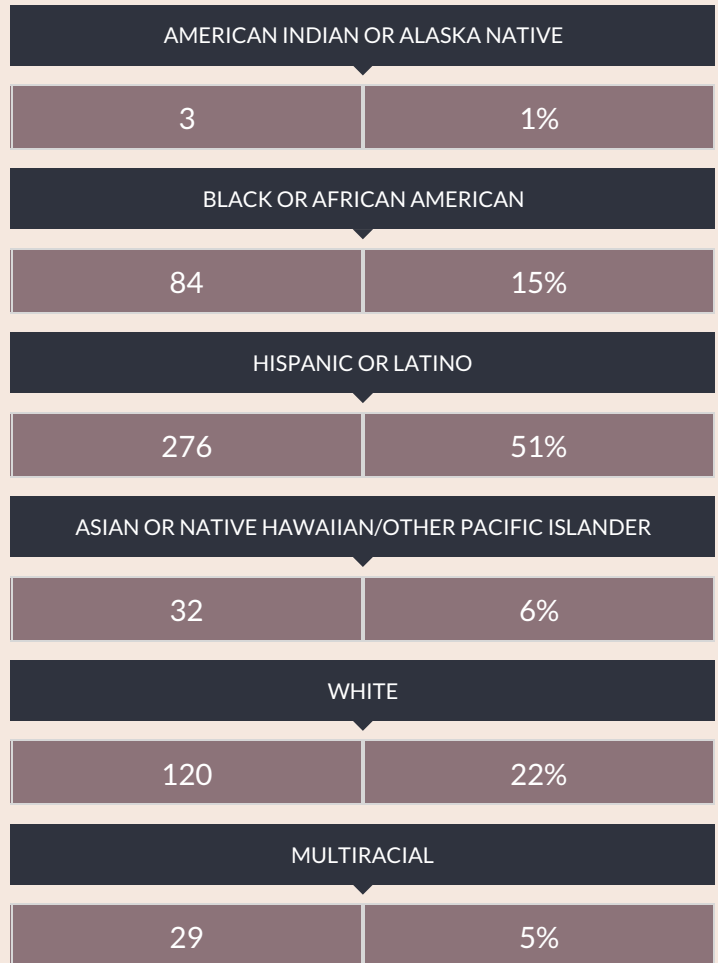

ENROLLMENT BY ETHNICITY