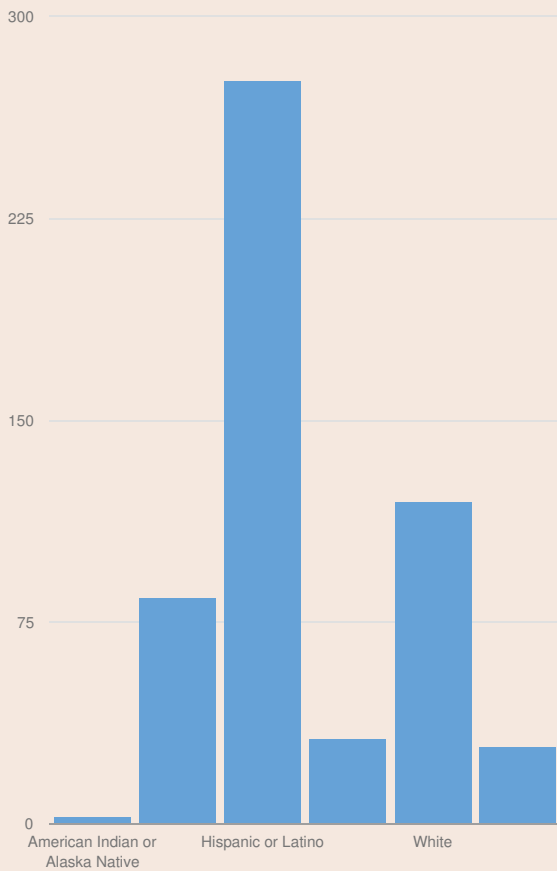

ENROLLMENT BY ETHNICITY