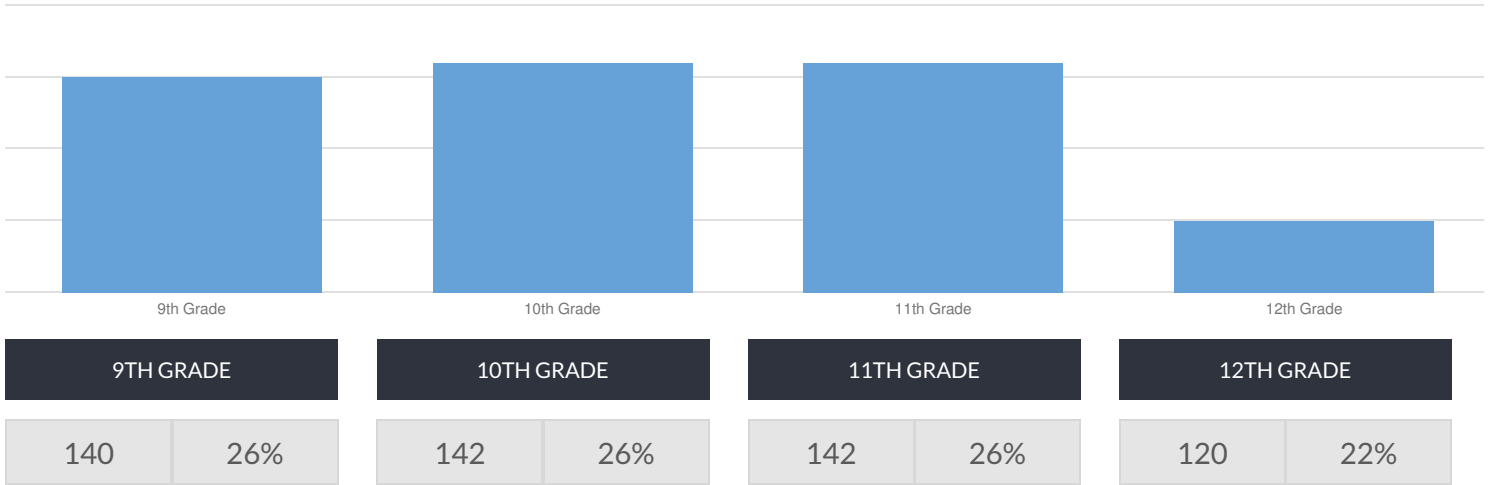

ACAD FOR CAREERS IN TELEVISION-FILM ENROLLMENT (2016 - 17)

K-12 Enrollment: 544

ENROLLMENT BY GENDER

ENROLLMENT BY ETHNICITY

OTHER GROUPS

ENROLLMENT BY GRADE

© COPYRIGHT NEW YORK STATE EDUCATION DEPARTMENT, ALL RIGHTS RESERVED.