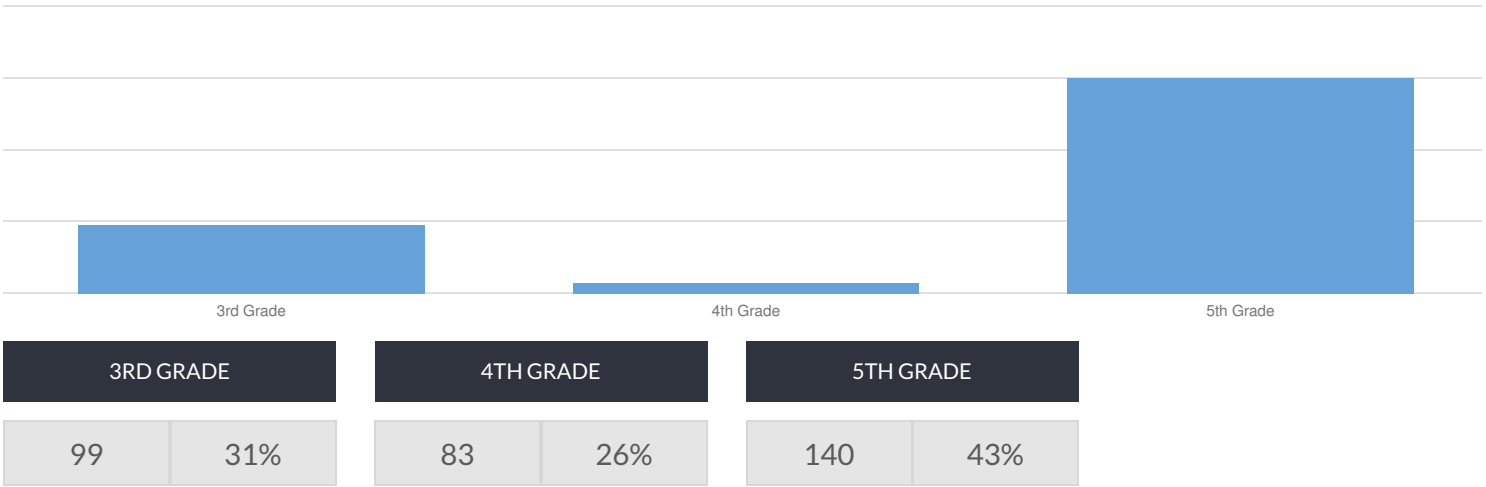

CRAIG HILL ELEMENTARY SCHOOL ENROLLMENT (2017 - 18)

K-12 Enrollment: 322

ENROLLMENT BY GENDER

ENROLLMENT BY ETHNICITY

OTHER GROUPS

ENROLLMENT BY GRADE

© COPYRIGHT NEW YORK STATE EDUCATION DEPARTMENT, ALL RIGHTS RESERVED.
 THIS DOCUMENT WAS CREATED ON: OCTOBER 21, 2019, 9:50 PM EST