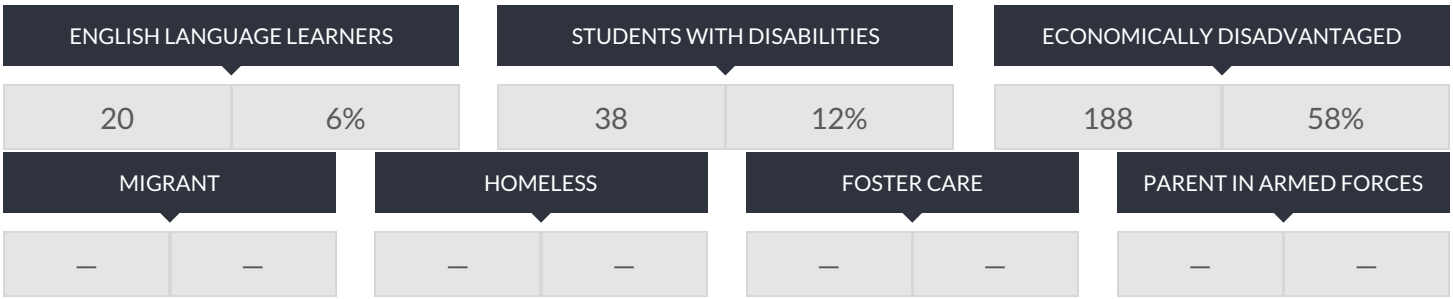

CRAIG HILL ELEMENTARY SCHOOL ENROLLMENT (2017 - 18)

K-12 Enrollment: 322

ENROLLMENT BY GENDER

ENROLLMENT BY ETHNICITY

OTHER GROUPS

ENROLLMENT BY GRADE

© COPYRIGHT NEW YORK STATE EDUCATION DEPARTMENT, ALL RIGHTS RESERVED.
 THIS DOCUMENT WAS CREATED ON: OCTOBER 21, 2019, 9:50 PM EST