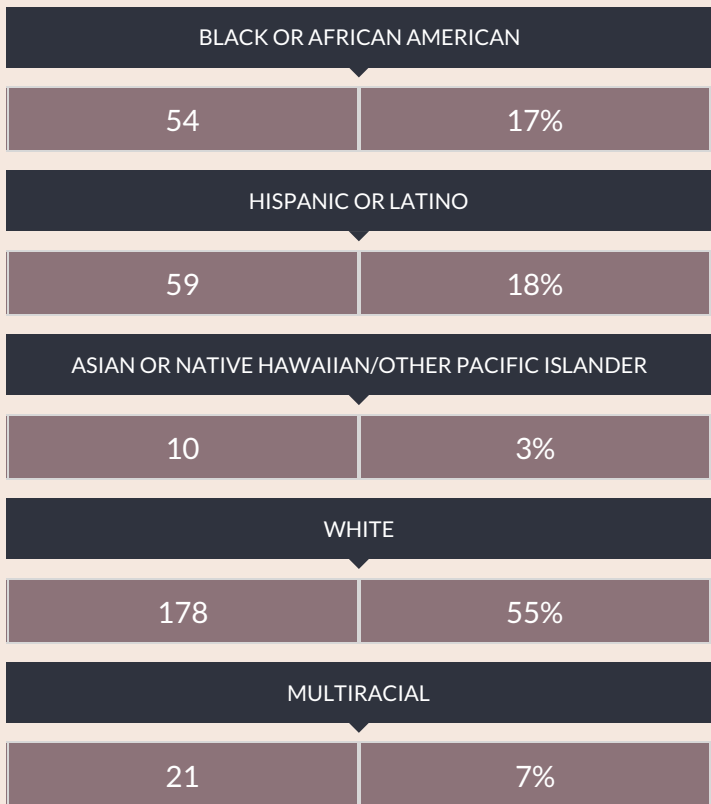

ENROLLMENT BY ETHNICITY