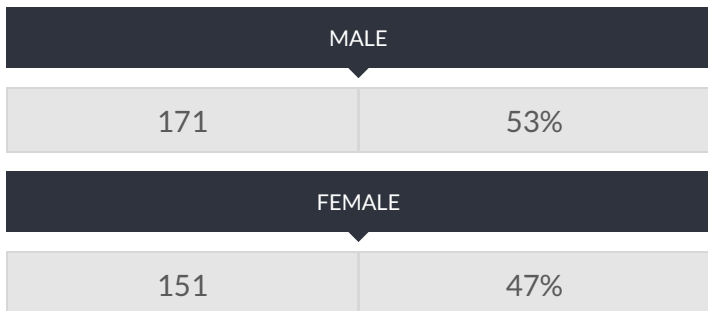

These enrollment data are collected as part of NYSED's Student Information Repository System (SIRS). These counts are as of "BEDS Day" which is typically the first Wednesday in October. Available are enrollment counts for public and charter school students by various demographics for the 2017 - 18 school year. For nonpublic school enrollment data please see the [Non-Public School Enrollment and Staff information](#) on our Information and Reporting Services webpage.

CRAIG HILL ELEMENTARY SCHOOL ENROLLMENT (2017 - 18)

K-12 Enrollment: 322

ENROLLMENT BY GENDER