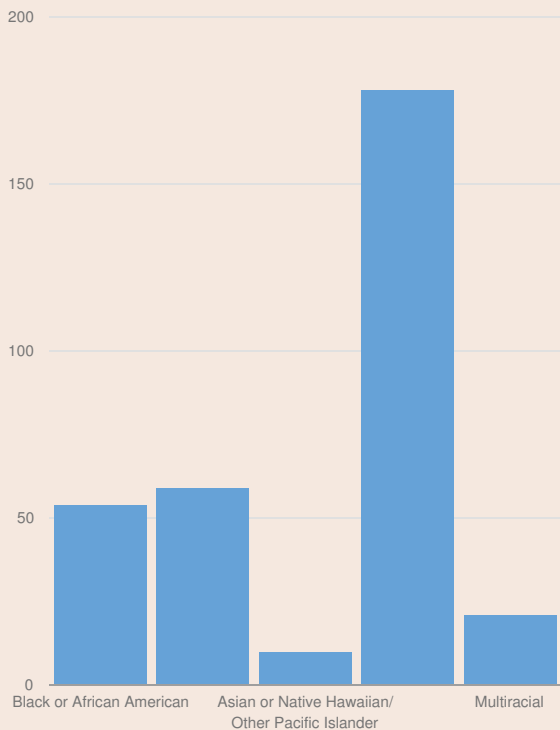

ENROLLMENT BY ETHNICITY