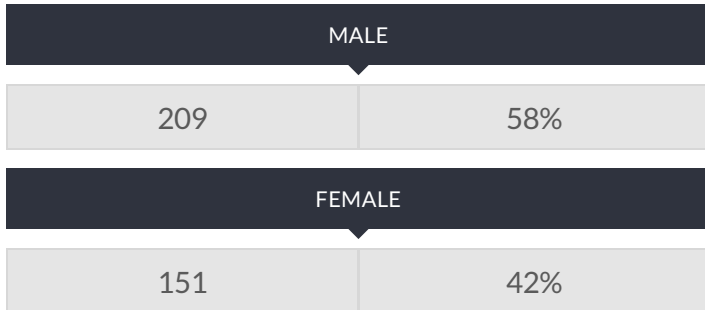

These enrollment data are collected as part of NYSED's Student Information Repository System (SIRS). These counts are as of "BEDS Day" which is typically the first Wednesday in October. Available are enrollment counts for public and charter school students by various demographics for the 2016 - 17 school year. For nonpublic school enrollment data please see the [Non-Public School Enrollment and Staff information](#) on our Information and Reporting Services webpage.

AUGUST MARTIN HIGH SCHOOL ENROLLMENT (2016 - 17)

K-12 Enrollment: 360

ENROLLMENT BY GENDER