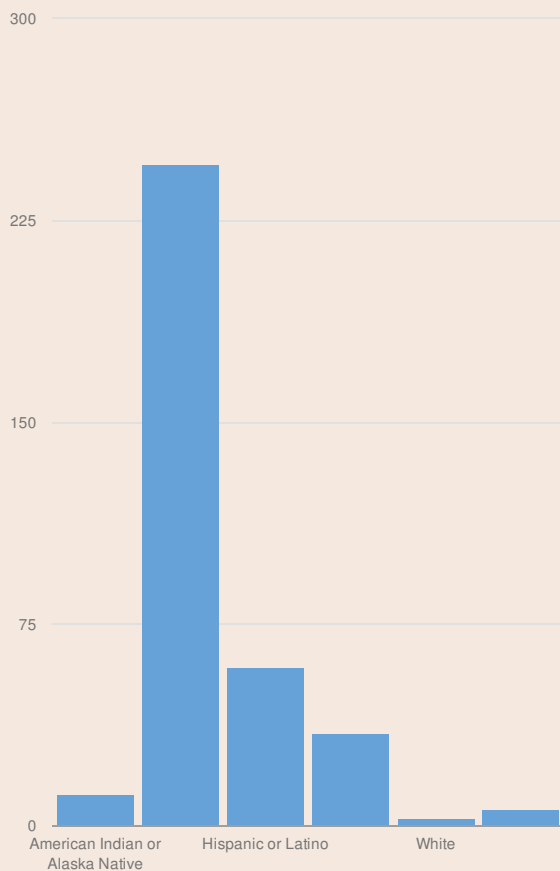

ENROLLMENT BY ETHNICITY

OTHER GROUPS