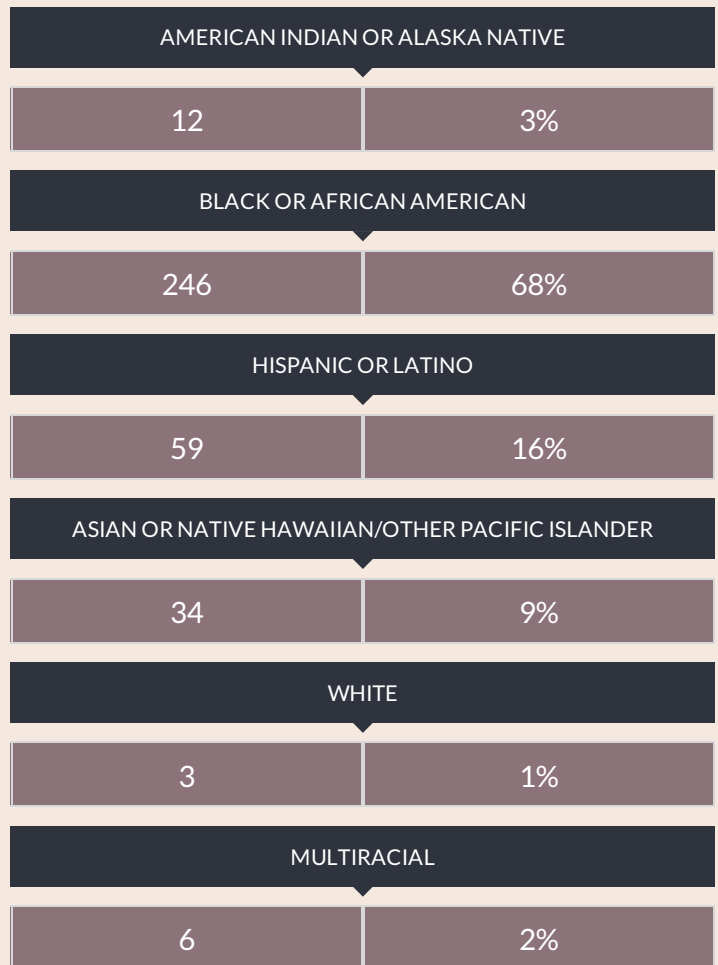

ENROLLMENT BY ETHNICITY

OTHER GROUPS