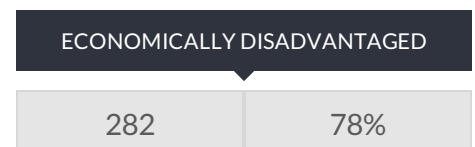

AUGUST MARTIN HIGH SCHOOL ENROLLMENT (2016 - 17)

K-12 Enrollment: 360

ENROLLMENT BY GENDER

ENROLLMENT BY ETHNICITY

OTHER GROUPS

ENROLLMENT BY GRADE

9TH GRADE

111 | 31%