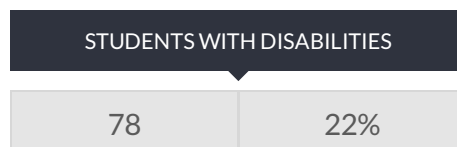

AUGUST MARTIN HIGH SCHOOL ENROLLMENT (2016 - 17)

K-12 Enrollment: 360

ENROLLMENT BY GENDER

ENROLLMENT BY ETHNICITY

OTHER GROUPS

ENROLLMENT BY GRADE

9TH GRADE

111 | 31%