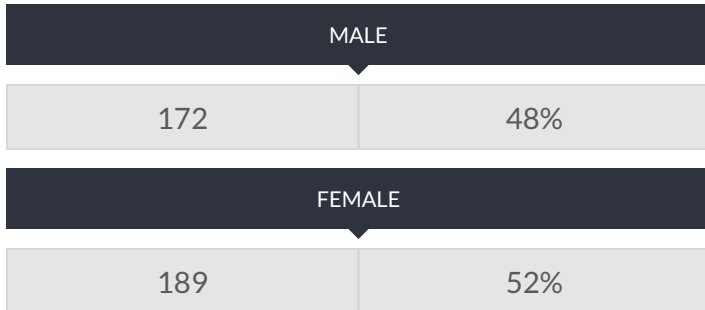

These enrollment data are collected as part of NYSED's Student Information Repository System (SIRS). These counts are as of "BEDS Day" which is typically the first Wednesday in October. Available are enrollment counts for public and charter school students by various demographics for the 2017 - 18 school year. For nonpublic school enrollment data please see the [Non-Public School Enrollment and Staff information](#) on our Information and Reporting Services webpage.

ALLEN CREEK SCHOOL ENROLLMENT (2017 - 18)

K-12 Enrollment: 361

ENROLLMENT BY GENDER

ENROLLMENT BY ETHNICITY

OTHER GROUPS

ENGLISH LANGUAGE LEARNERS		STUDENTS WITH DISABILITIES		ECONOMICALLY DISADVANTAGED			
17	5%	32	9%	28	8%		
MIGRANT		HOMELESS		FOSTER CARE		PARENT IN ARMED FORCES	
—	—	—	—	—	—	—	—