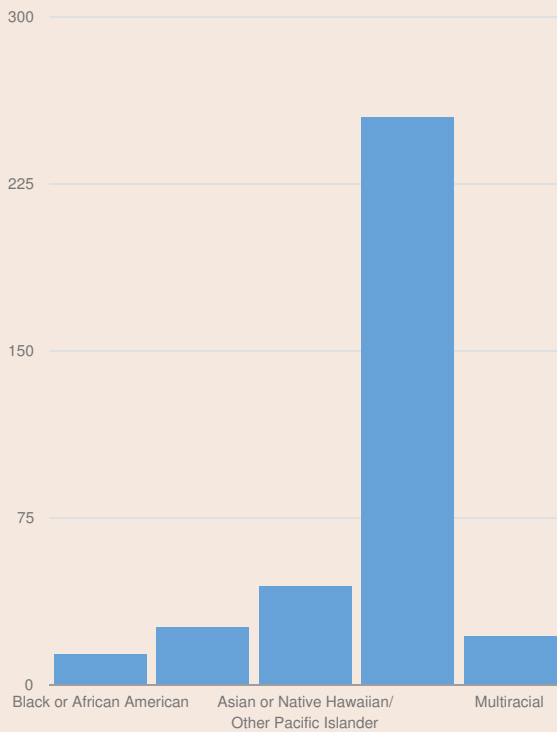

These enrollment data are collected as part of NYSED's Student Information Repository System (SIRS). These counts are as of "BEDS Day" which is typically the first Wednesday in October. Available are enrollment counts for public and charter school students by various demographics for the 2017 - 18 school year. For nonpublic school enrollment data please see the [Non-Public School Enrollment and Staff information](#) on our Information and Reporting Services webpage.

ALLEN CREEK SCHOOL ENROLLMENT (2017 - 18)

K-12 Enrollment: 361

ENROLLMENT BY GENDER

ENROLLMENT BY ETHNICITY

OTHER GROUPS

ENGLISH LANGUAGE LEARNERS		STUDENTS WITH DISABILITIES		ECONOMICALLY DISADVANTAGED			
17	5%	32	9%	28	8%		
MIGRANT		HOMELESS		FOSTER CARE		PARENT IN ARMED FORCES	
—	—	—	—	—	—	—	—