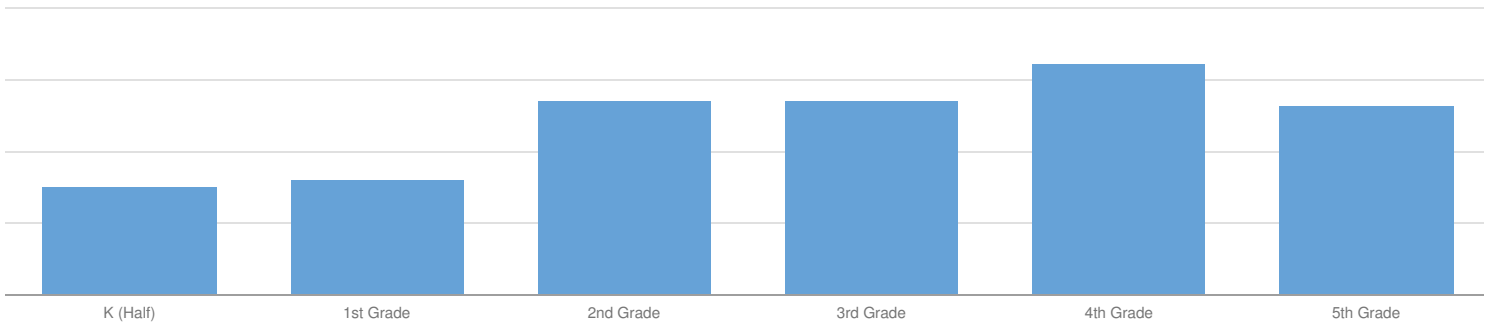

OTHER GROUPS

ENGLISH LANGUAGE LEARNERS		STUDENTS WITH DISABILITIES		ECONOMICALLY DISADVANTAGED			
17	5%	32	9%	28	8%		
MIGRANT		HOMELESS		FOSTER CARE		PARENT IN ARMED FORCES	
—	—	—	—	—	—	—	—

ENROLLMENT BY GRADE

K (HALF DAY)		1ST GRADE		2ND GRADE		3RD GRADE	
38	11%	40	11%	68	19%	68	19%
4TH GRADE		5TH GRADE					
81	22%	66	18%				

© COPYRIGHT NEW YORK STATE EDUCATION DEPARTMENT, ALL RIGHTS RESERVED.

THIS DOCUMENT WAS CREATED ON: AUGUST 19, 2019, 11:50 PM EST