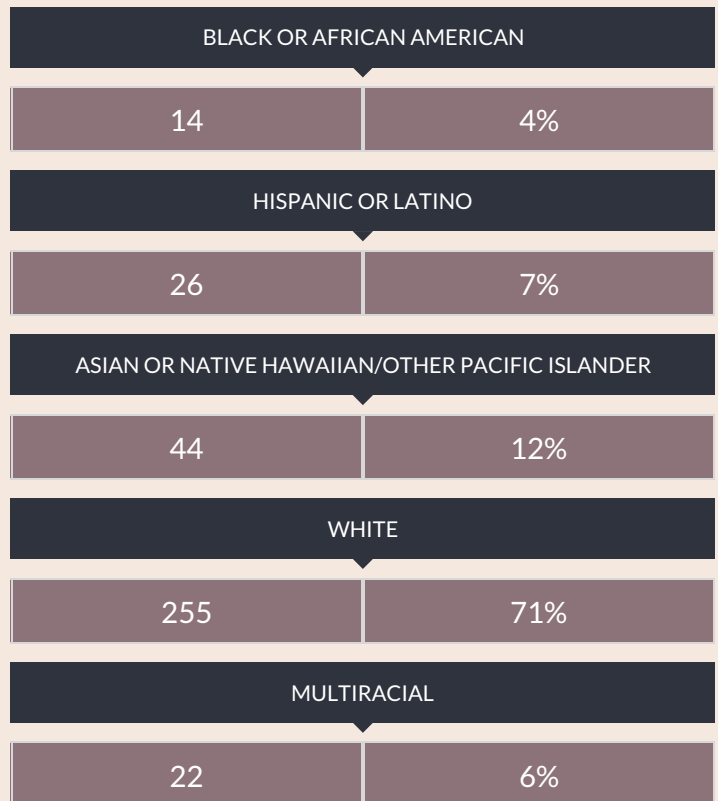

These enrollment data are collected as part of NYSED's Student Information Repository System (SIRS). These counts are as of "BEDS Day" which is typically the first Wednesday in October. Available are enrollment counts for public and charter school students by various demographics for the 2017 - 18 school year. For nonpublic school enrollment data please see the [Non-Public School Enrollment and Staff information](#) on our Information and Reporting Services webpage.

ALLEN CREEK SCHOOL ENROLLMENT (2017 - 18)

K-12 Enrollment: 361

ENROLLMENT BY GENDER

ENROLLMENT BY ETHNICITY

OTHER GROUPS

ENGLISH LANGUAGE LEARNERS		STUDENTS WITH DISABILITIES		ECONOMICALLY DISADVANTAGED			
17	5%	32	9%	28	8%		
MIGRANT		HOMELESS		FOSTER CARE		PARENT IN ARMED FORCES	
—	—	—	—	—	—	—	—