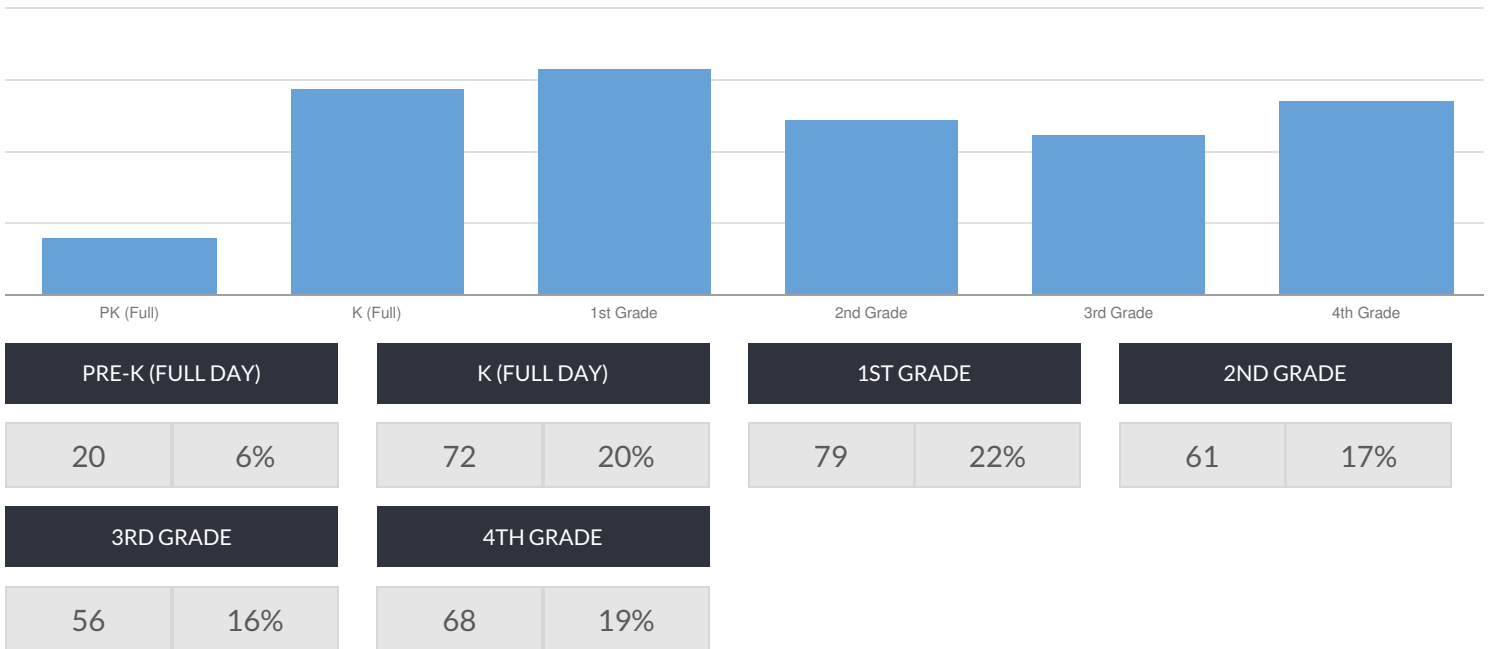

JOHN F KENNEDY SCHOOL ENROLLMENT (2017 - 18)

K-12 Enrollment: 336

ENROLLMENT BY GENDER

ENROLLMENT BY ETHNICITY

OTHER GROUPS

ENROLLMENT BY GRADE

© COPYRIGHT NEW YORK STATE EDUCATION DEPARTMENT, ALL RIGHTS RESERVED.