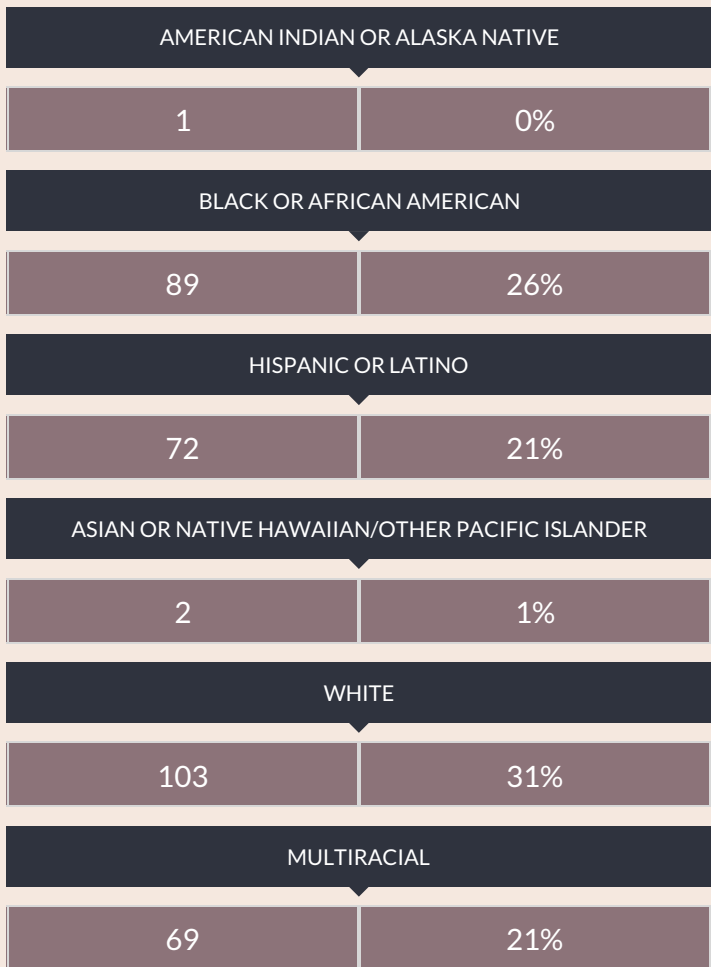

ENROLLMENT BY ETHNICITY