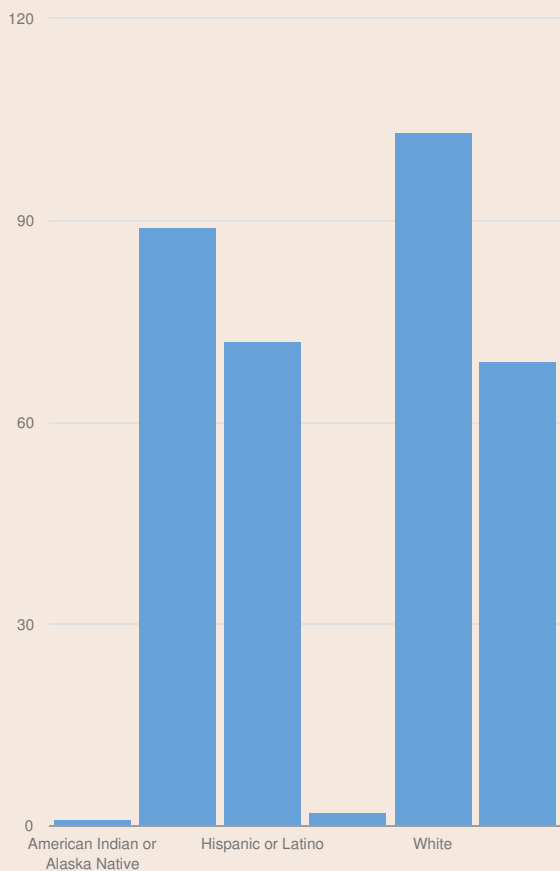

ENROLLMENT BY ETHNICITY