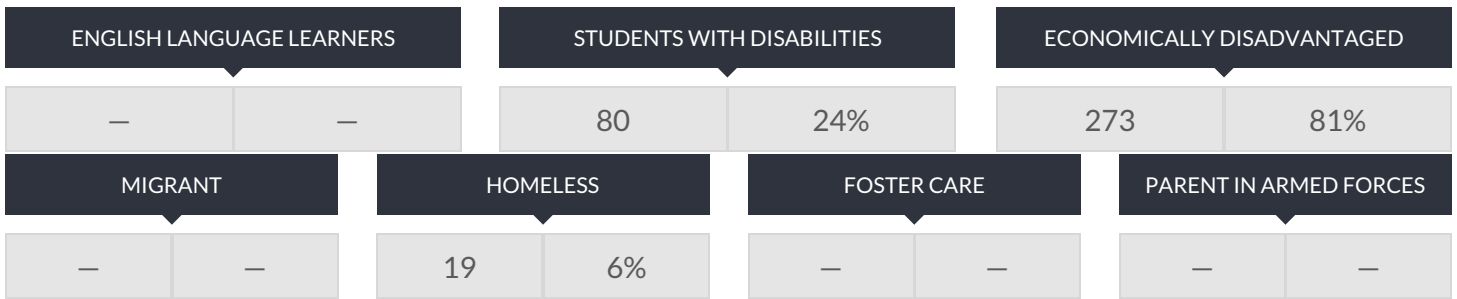

JOHN F KENNEDY SCHOOL ENROLLMENT (2017 - 18)

K-12 Enrollment: 336

ENROLLMENT BY GENDER

ENROLLMENT BY ETHNICITY

OTHER GROUPS

ENROLLMENT BY GRADE

© COPYRIGHT NEW YORK STATE EDUCATION DEPARTMENT, ALL RIGHTS RESERVED.