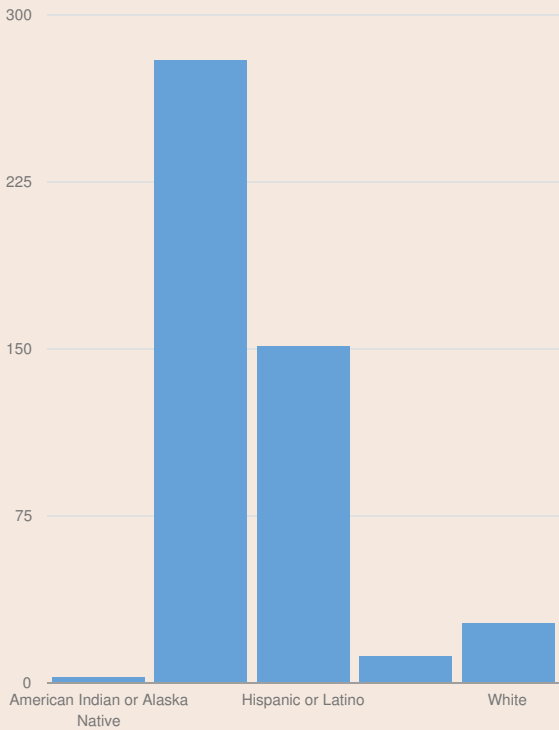

ENROLLMENT BY ETHNICITY