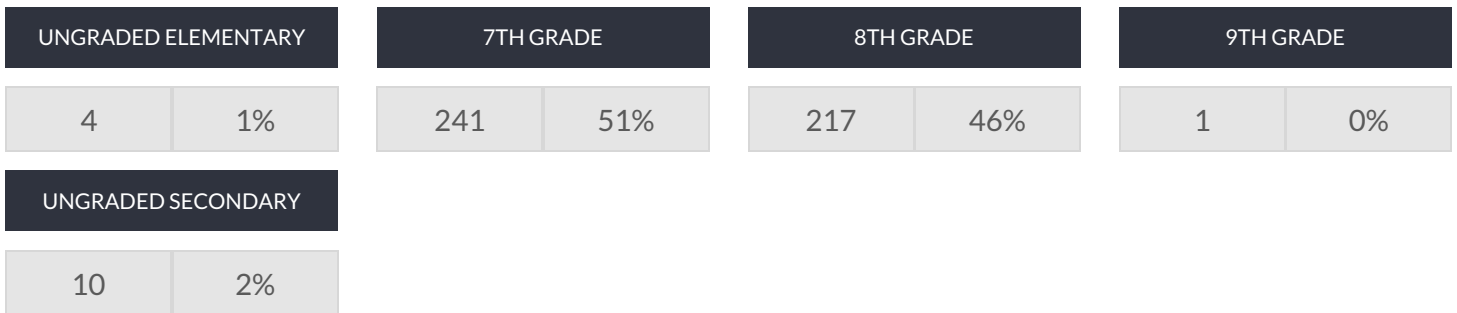

AB DAVIS STEAM HIGH SCHOOL ENROLLMENT (2017 - 18)

K-12 Enrollment: 473

ENROLLMENT BY GENDER

ENROLLMENT BY ETHNICITY

OTHER GROUPS

ENROLLMENT BY GRADE

© COPYRIGHT NEW YORK STATE EDUCATION DEPARTMENT, ALL RIGHTS RESERVED.