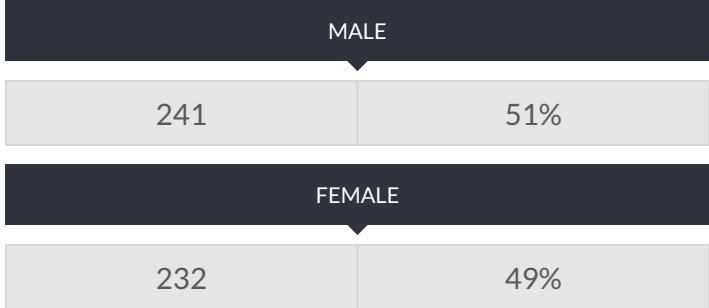

These enrollment data are collected as part of NYSED's Student Information Repository System (SIRS). These counts are as of "BEDS Day" which is typically the first Wednesday in October. Available are enrollment counts for public and charter school students by various demographics for the 2017 - 18 school year. For nonpublic school enrollment data please see the [Non-Public School Enrollment and Staff information](#) on our Information and Reporting Services webpage.

AB DAVIS STEAM HIGH SCHOOL ENROLLMENT (2017 - 18)

K-12 Enrollment: 473

ENROLLMENT BY GENDER