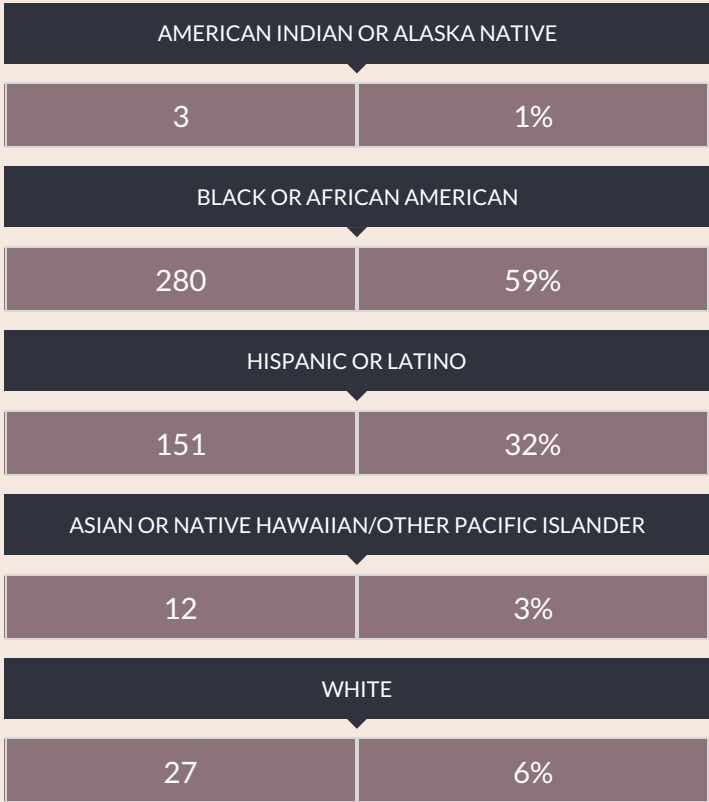

ENROLLMENT BY ETHNICITY