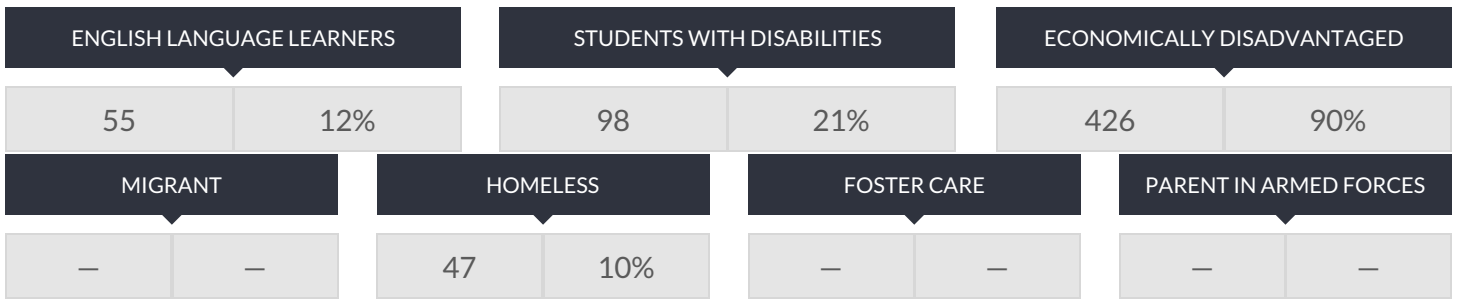

AB DAVIS STEAM HIGH SCHOOL ENROLLMENT (2017 - 18)

K-12 Enrollment: 473

ENROLLMENT BY GENDER

ENROLLMENT BY ETHNICITY

OTHER GROUPS

ENROLLMENT BY GRADE

© COPYRIGHT NEW YORK STATE EDUCATION DEPARTMENT, ALL RIGHTS RESERVED.