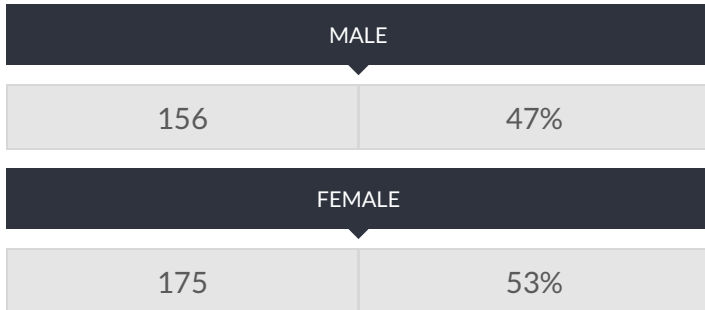

These enrollment data are collected as part of NYSED's Student Information Repository System (SIRS). These counts are as of "BEDS Day" which is typically the first Wednesday in October. Available are enrollment counts for public and charter school students by various demographics for the 2017 - 18 school year. For nonpublic school enrollment data please see the [Non-Public School Enrollment and Staff information](#) on our Information and Reporting Services webpage.

PS 18 ENROLLMENT (2017 - 18)

K-12 Enrollment: 331

ENROLLMENT BY GENDER

ENROLLMENT BY ETHNICITY