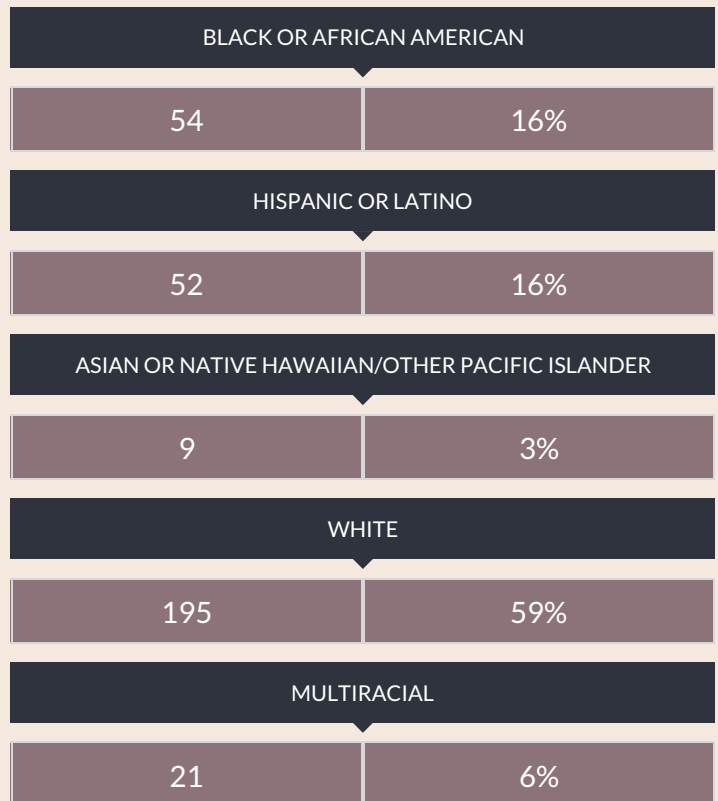

These enrollment data are collected as part of NYSED's Student Information Repository System (SIRS). These counts are as of "BEDS Day" which is typically the first Wednesday in October. Available are enrollment counts for public and charter school students by various demographics for the 2017 - 18 school year. For nonpublic school enrollment data please see the [Non-Public School Enrollment and Staff information](#) on our Information and Reporting Services webpage.

PS 18 ENROLLMENT (2017 - 18)

K-12 Enrollment: 331

ENROLLMENT BY GENDER

ENROLLMENT BY ETHNICITY