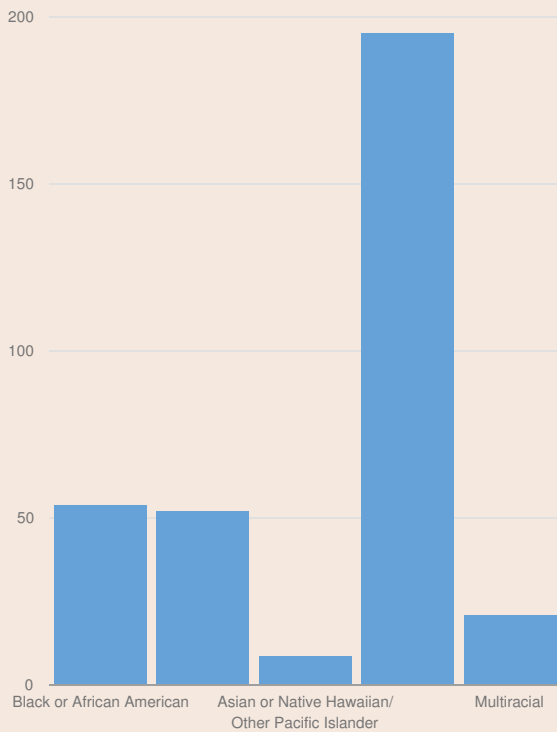

These enrollment data are collected as part of NYSED's Student Information Repository System (SIRS). These counts are as of "BEDS Day" which is typically the first Wednesday in October. Available are enrollment counts for public and charter school students by various demographics for the 2017 - 18 school year. For nonpublic school enrollment data please see the [Non-Public School Enrollment and Staff information](#) on our Information and Reporting Services webpage.

PS 18 ENROLLMENT (2017 - 18)

K-12 Enrollment: 331

ENROLLMENT BY GENDER

ENROLLMENT BY ETHNICITY