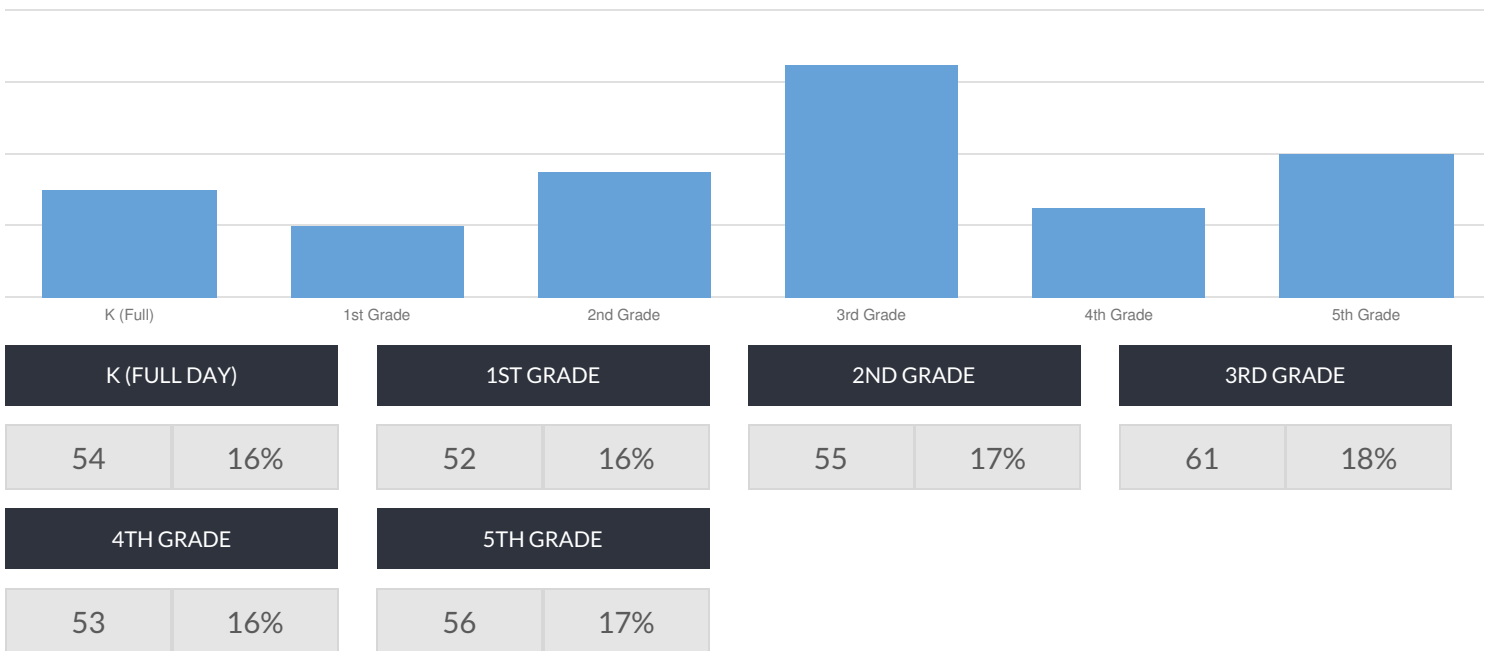

ENROLLMENT BY GRADE

© COPYRIGHT NEW YORK STATE EDUCATION DEPARTMENT, ALL RIGHTS RESERVED.

THIS DOCUMENT WAS CREATED ON: JULY 18, 2019, 1:32 AM EST