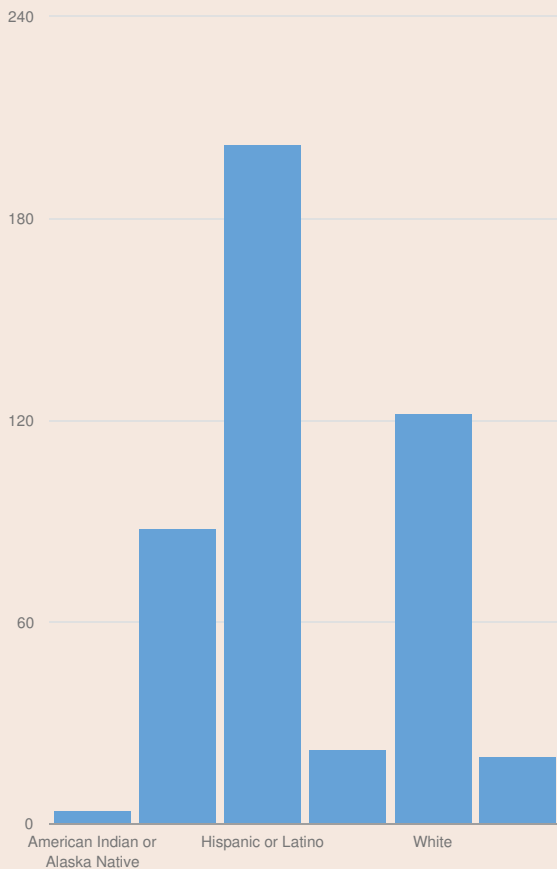

ENROLLMENT BY ETHNICITY