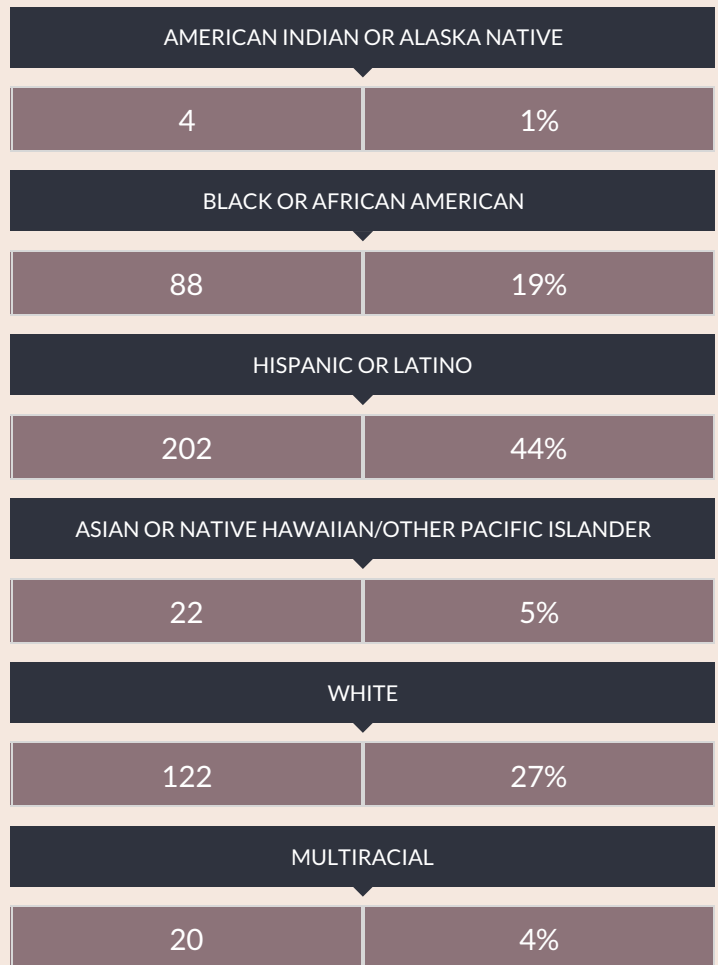

These enrollment data are collected as part of NYSED's Student Information Repository System (SIRS). These counts are as of "BEDS Day" which is typically the first Wednesday in October. Available are enrollment counts for public and charter school students by various demographics for the 2016 - 17 school year. For nonpublic school enrollment data please see the [Non-Public School Enrollment and Staff information](#) on our Information and Reporting Services webpage.

### ENROLLMENT BY ETHNICITY