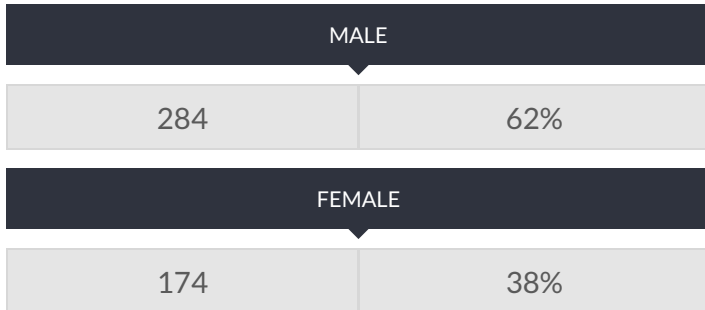

These enrollment data are collected as part of NYSED's Student Information Repository System (SIRS). These counts are as of "BEDS Day" which is typically the first Wednesday in October. Available are enrollment counts for public and charter school students by various demographics for the 2016 - 17 school year. For nonpublic school enrollment data please see the [Non-Public School Enrollment and Staff information](#) on our Information and Reporting Services webpage.

URBAN ASSEMBLY NY HARBOR SCHOOL ENROLLMENT (2016 - 17)

K-12 Enrollment: 458

ENROLLMENT BY GENDER