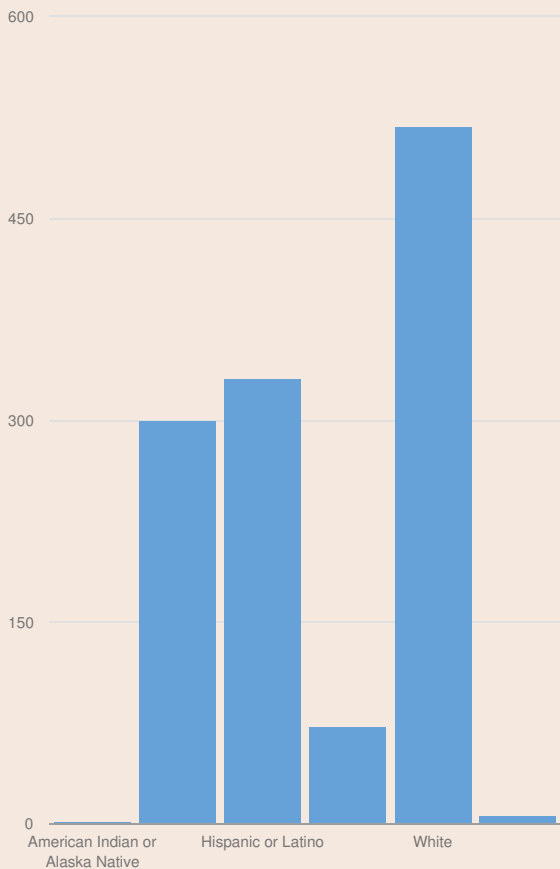

These enrollment data are collected as part of NYSED's Student Information Repository System (SIRS). These counts are as of "BEDS Day" which is typically the first Wednesday in October. Available are enrollment counts for public and charter school students by various demographics for the 2017 - 18 school year. For nonpublic school enrollment data please see the [Non-Public School Enrollment and Staff information](#) on our Information and Reporting Services webpage.

ALBERT LEONARD MIDDLE SCHOOL ENROLLMENT (2017 - 18)

K-12 Enrollment: 1,230

ENROLLMENT BY GENDER

ENROLLMENT BY ETHNICITY

OTHER GROUPS

ENROLLMENT BY GRADE

© COPYRIGHT NEW YORK STATE EDUCATION DEPARTMENT, ALL RIGHTS RESERVED.