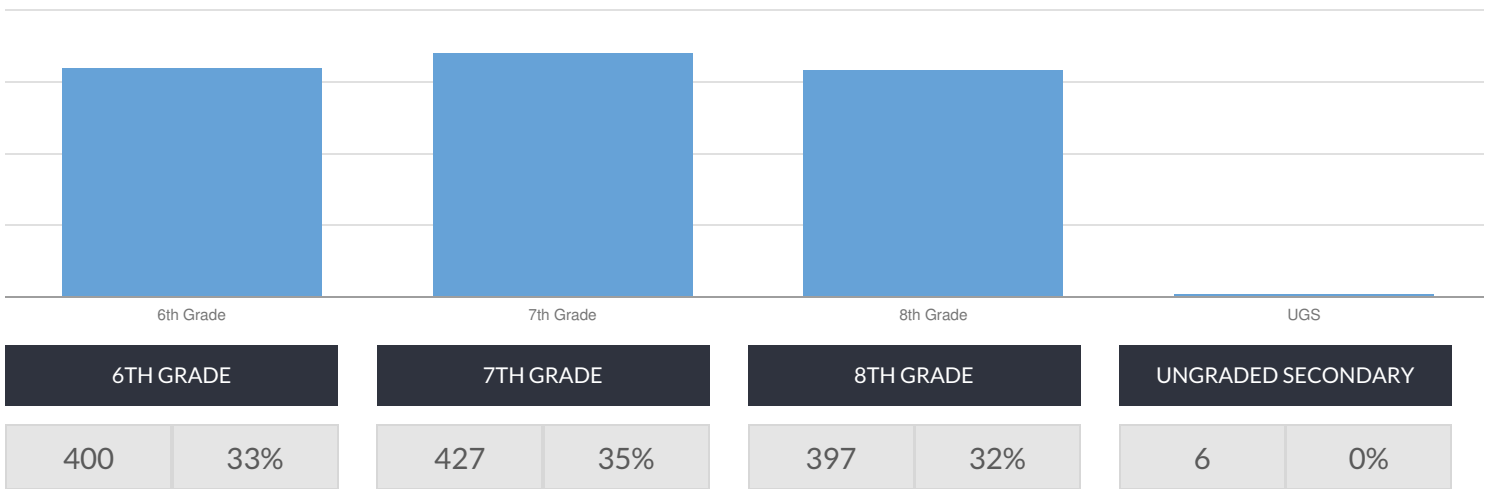

ALBERT LEONARD MIDDLE SCHOOL ENROLLMENT (2017 - 18)

K-12 Enrollment: 1,230

ENROLLMENT BY GENDER

ENROLLMENT BY ETHNICITY

OTHER GROUPS

ENROLLMENT BY GRADE

© COPYRIGHT NEW YORK STATE EDUCATION DEPARTMENT, ALL RIGHTS RESERVED.