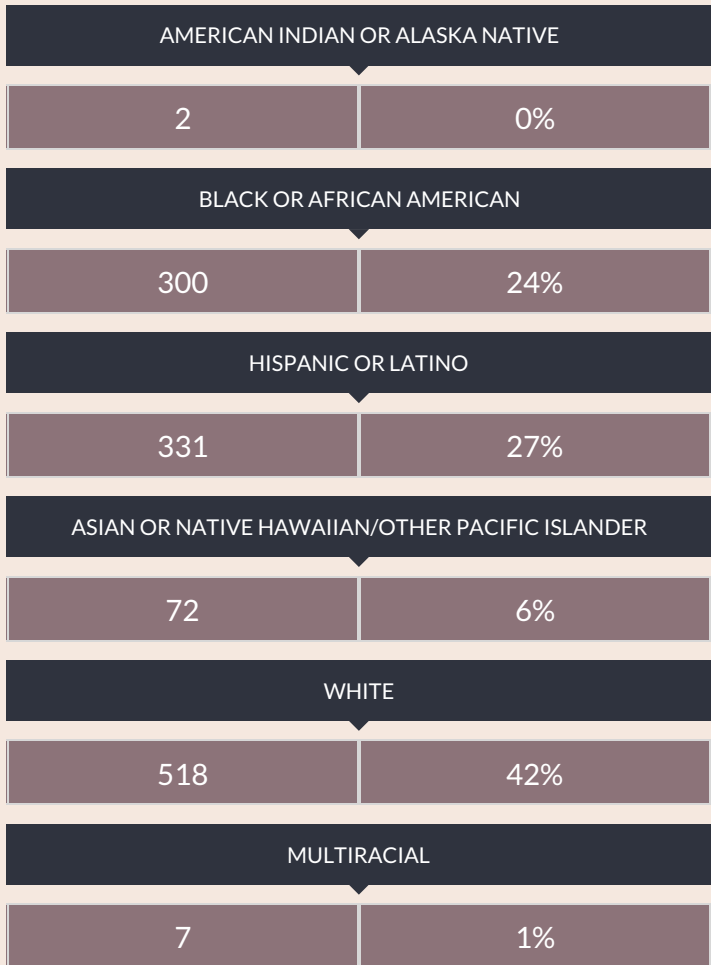

ENROLLMENT BY ETHNICITY