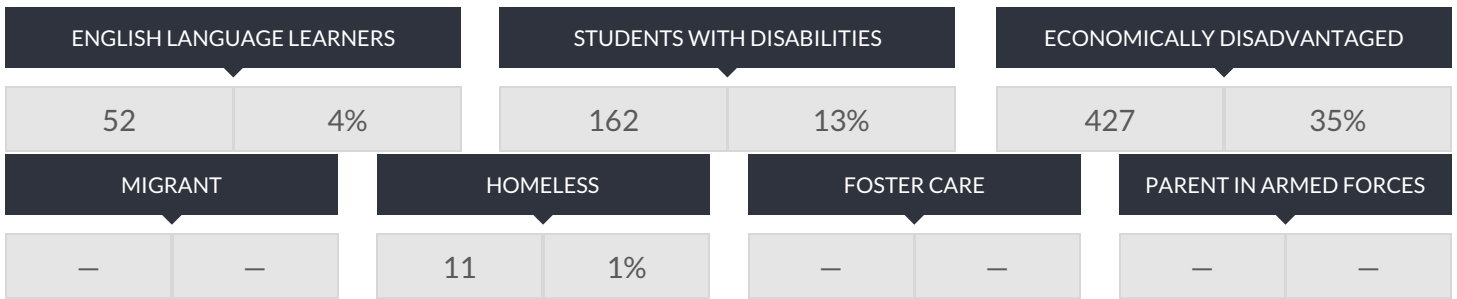

ALBERT LEONARD MIDDLE SCHOOL ENROLLMENT (2017 - 18)

K-12 Enrollment: 1,230

ENROLLMENT BY GENDER

ENROLLMENT BY ETHNICITY

OTHER GROUPS

ENROLLMENT BY GRADE

© COPYRIGHT NEW YORK STATE EDUCATION DEPARTMENT, ALL RIGHTS RESERVED.