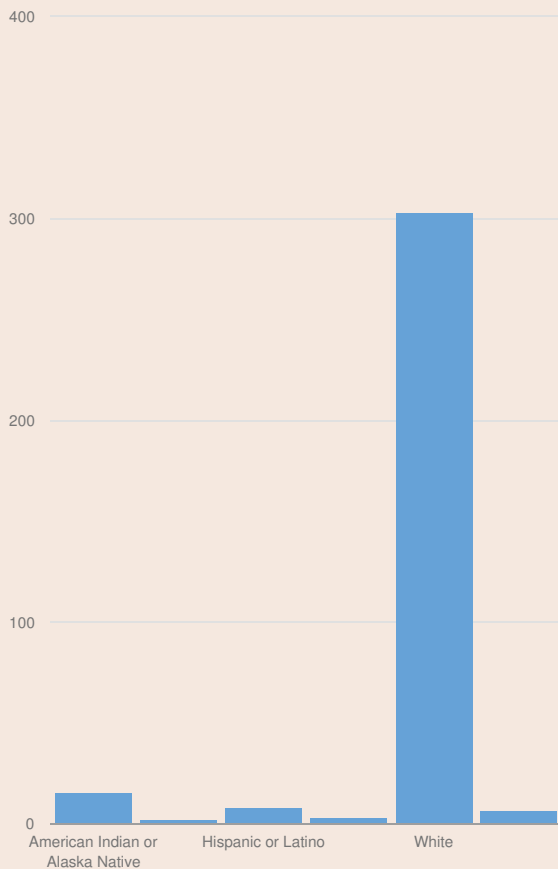

These enrollment data are collected as part of NYSED's Student Information Repository System (SIRS). These counts are as of "BEDS Day" which is typically the first Wednesday in October. Available are enrollment counts for public and charter school students by various demographics for the 2017 - 18 school year. For nonpublic school enrollment data please see the [Non-Public School Enrollment and Staff information](#) on our Information and Reporting Services webpage.

ELLCOTTVILLE MIDDLE/HIGH SCHOOL ENROLLMENT (2017 - 18)

K-12 Enrollment: 339

ENROLLMENT BY GENDER

ENROLLMENT BY ETHNICITY

OTHER GROUPS

ENROLLMENT BY GRADE

© COPYRIGHT NEW YORK STATE EDUCATION DEPARTMENT, ALL RIGHTS RESERVED.