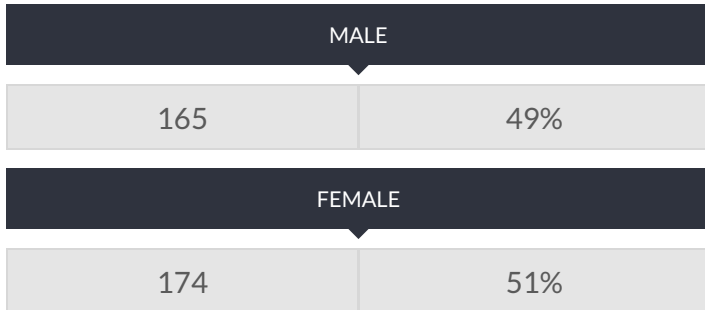

These enrollment data are collected as part of NYSED's Student Information Repository System (SIRS). These counts are as of "BEDS Day" which is typically the first Wednesday in October. Available are enrollment counts for public and charter school students by various demographics for the 2017 - 18 school year. For nonpublic school enrollment data please see the [Non-Public School Enrollment and Staff information](#) on our Information and Reporting Services webpage.

ELLCOTTVILLE MIDDLE/HIGH SCHOOL ENROLLMENT (2017 - 18)

K-12 Enrollment: 339

ENROLLMENT BY GENDER