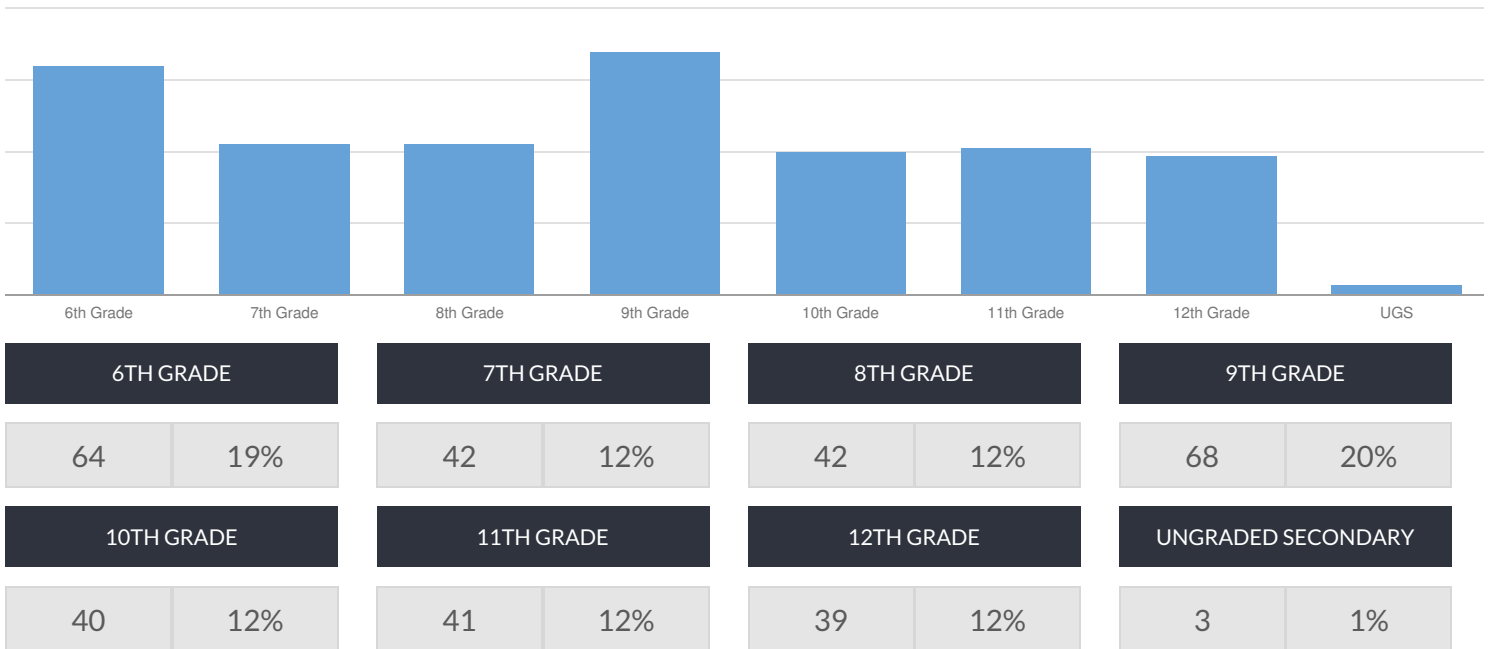

ELLCOTTVILLE MIDDLE/HIGH SCHOOL ENROLLMENT (2017 - 18)

K-12 Enrollment: 339

ENROLLMENT BY GENDER

ENROLLMENT BY ETHNICITY

OTHER GROUPS

ENROLLMENT BY GRADE

© COPYRIGHT NEW YORK STATE EDUCATION DEPARTMENT, ALL RIGHTS RESERVED.