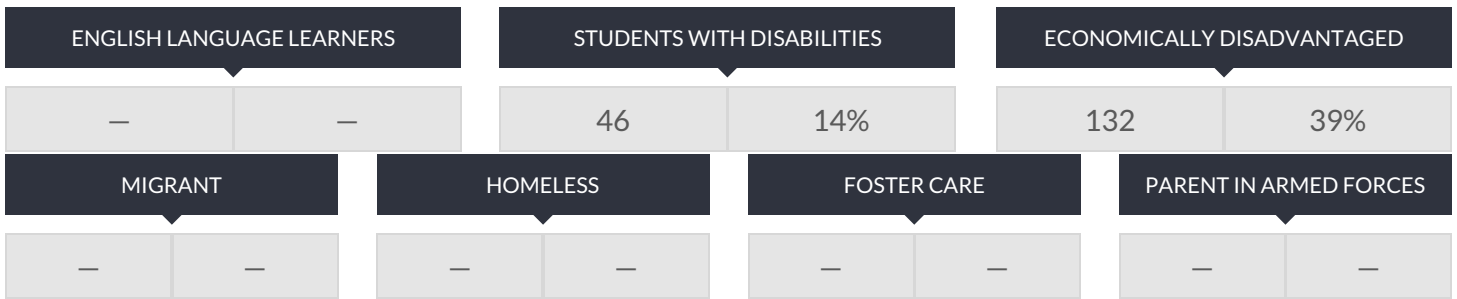

ELLCOTTVILLE MIDDLE/HIGH SCHOOL ENROLLMENT (2017 - 18)

K-12 Enrollment: 339

ENROLLMENT BY GENDER

ENROLLMENT BY ETHNICITY

OTHER GROUPS

ENROLLMENT BY GRADE

© COPYRIGHT NEW YORK STATE EDUCATION DEPARTMENT, ALL RIGHTS RESERVED.