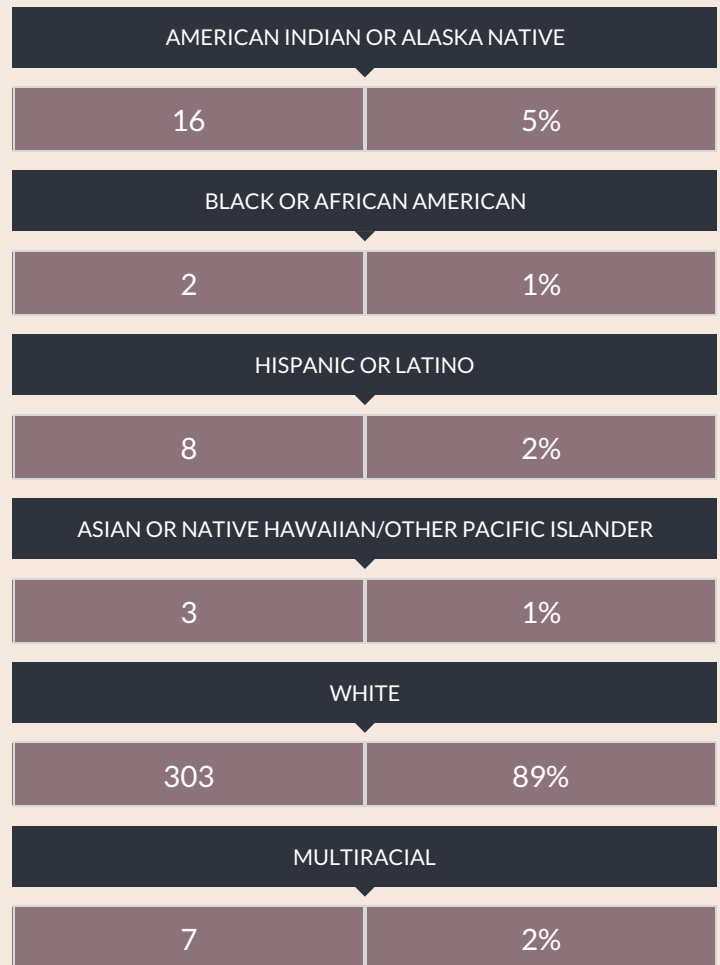

ENROLLMENT BY ETHNICITY