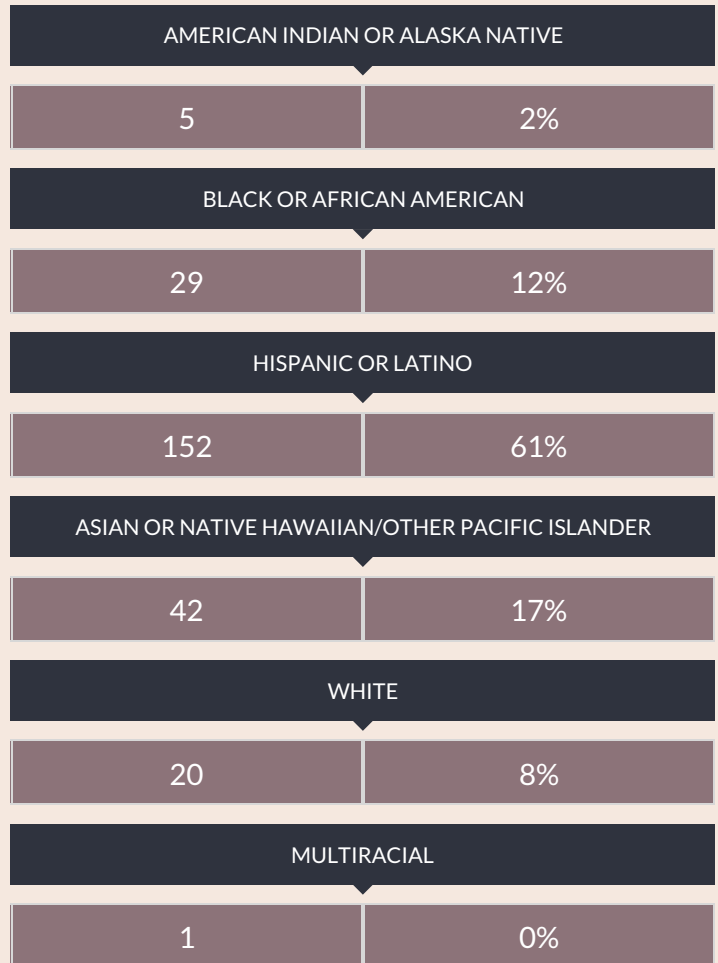

ENROLLMENT BY ETHNICITY