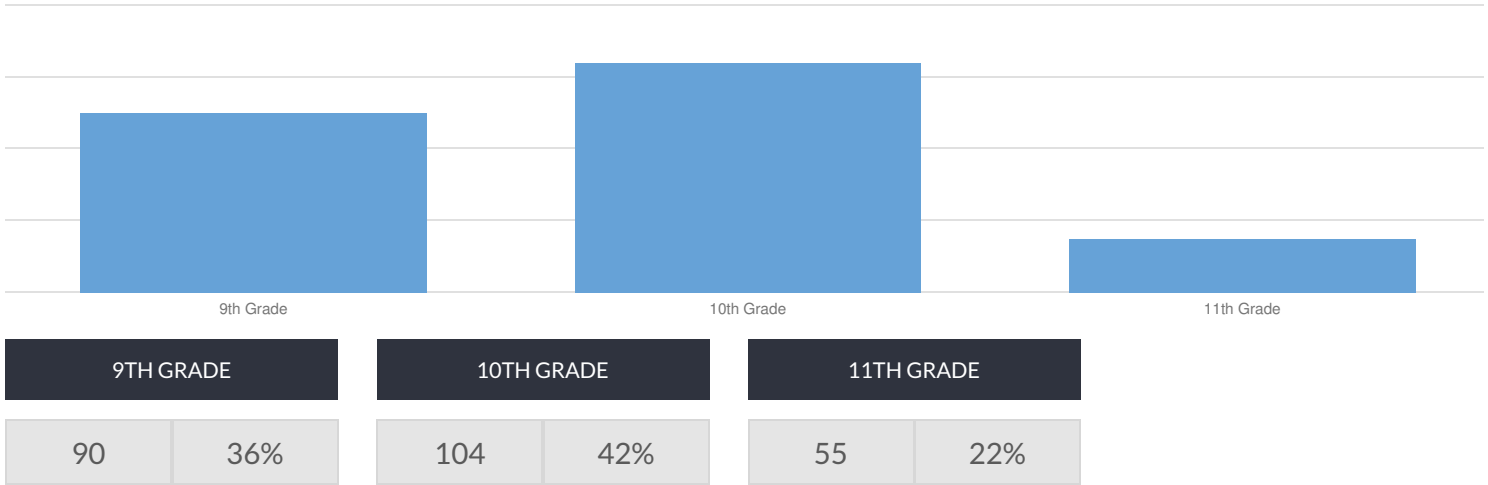

HS FOR LANGUAGE-INNOVATION ENROLLMENT (2013 - 14)

K-12 Enrollment: 249

ENROLLMENT BY GENDER

ENROLLMENT BY ETHNICITY

OTHER GROUPS

ENROLLMENT BY GRADE

© COPYRIGHT NEW YORK STATE EDUCATION DEPARTMENT, ALL RIGHTS RESERVED.
THIS DOCUMENT WAS CREATED ON: AUGUST 22, 2019, 5:19 AM EST