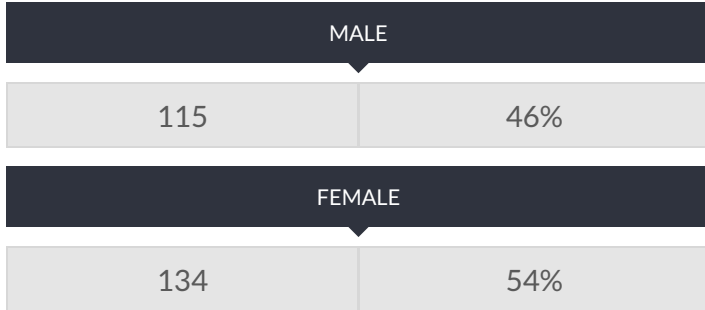

These enrollment data are collected as part of NYSED's Student Information Repository System (SIRS). These counts are as of "BEDS Day" which is typically the first Wednesday in October. Available are enrollment counts for public and charter school students by various demographics for the 2013 - 14 school year. For nonpublic school enrollment data please see the [Non-Public School Enrollment and Staff information](#) on our Information and Reporting Services webpage.

HS FOR LANGUAGE-INNOVATION ENROLLMENT (2013 - 14)

K-12 Enrollment: 249

ENROLLMENT BY GENDER