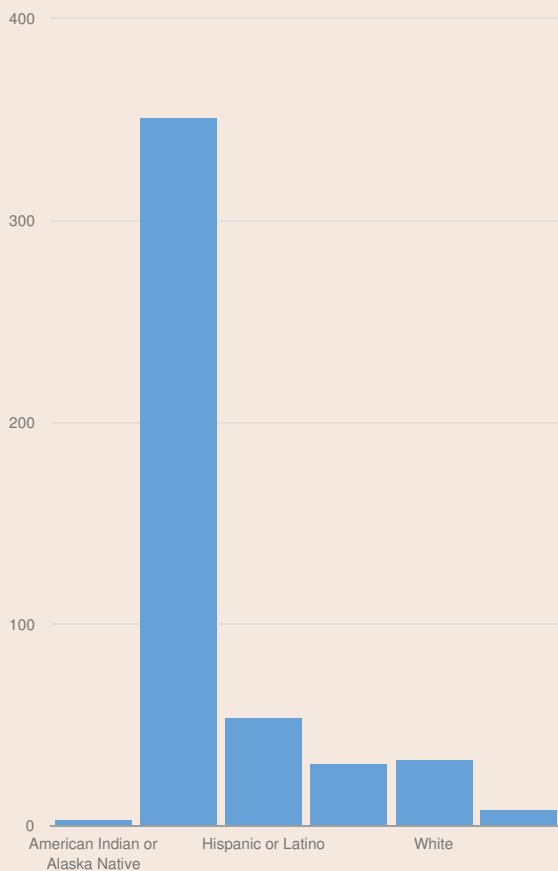

ENROLLMENT BY ETHNICITY