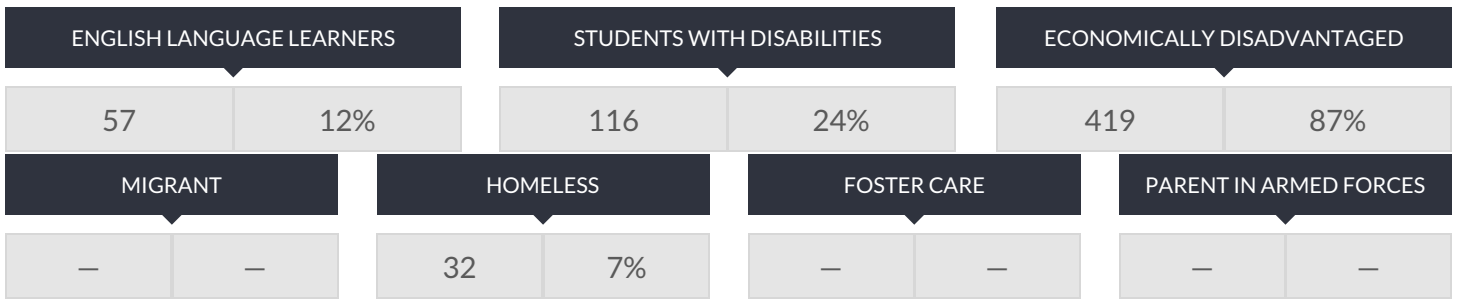

BURGARD HIGH SCHOOL ENROLLMENT (2017 - 18)

K-12 Enrollment: 480

ENROLLMENT BY GENDER

ENROLLMENT BY ETHNICITY

OTHER GROUPS

ENROLLMENT BY GRADE

© COPYRIGHT NEW YORK STATE EDUCATION DEPARTMENT, ALL RIGHTS RESERVED.