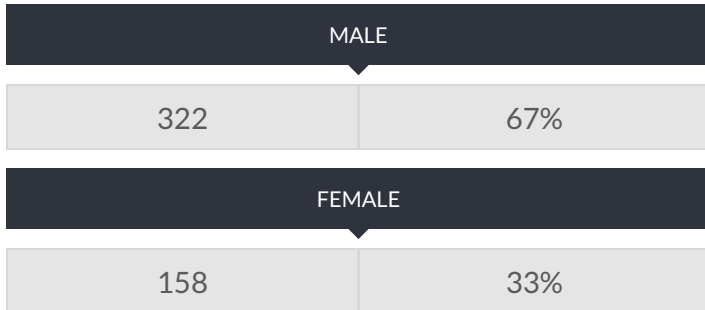

These enrollment data are collected as part of NYSED's Student Information Repository System (SIRS). These counts are as of "BEDS Day" which is typically the first Wednesday in October. Available are enrollment counts for public and charter school students by various demographics for the 2017 - 18 school year. For nonpublic school enrollment data please see the [Non-Public School Enrollment and Staff information](#) on our Information and Reporting Services webpage.

BURGARD HIGH SCHOOL ENROLLMENT (2017 - 18)

K-12 Enrollment: 480

ENROLLMENT BY GENDER