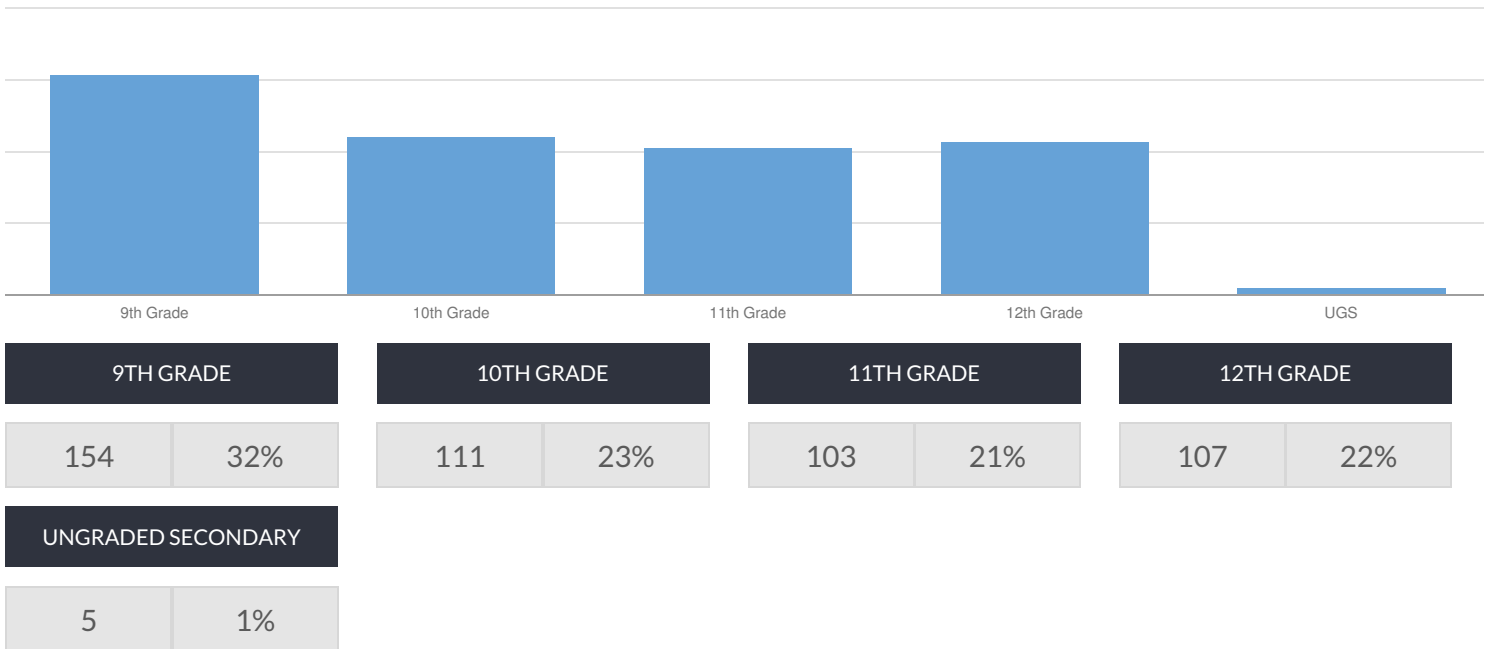

BURGARD HIGH SCHOOL ENROLLMENT (2017 - 18)

K-12 Enrollment: 480

ENROLLMENT BY GENDER

ENROLLMENT BY ETHNICITY

OTHER GROUPS

ENROLLMENT BY GRADE

© COPYRIGHT NEW YORK STATE EDUCATION DEPARTMENT, ALL RIGHTS RESERVED.