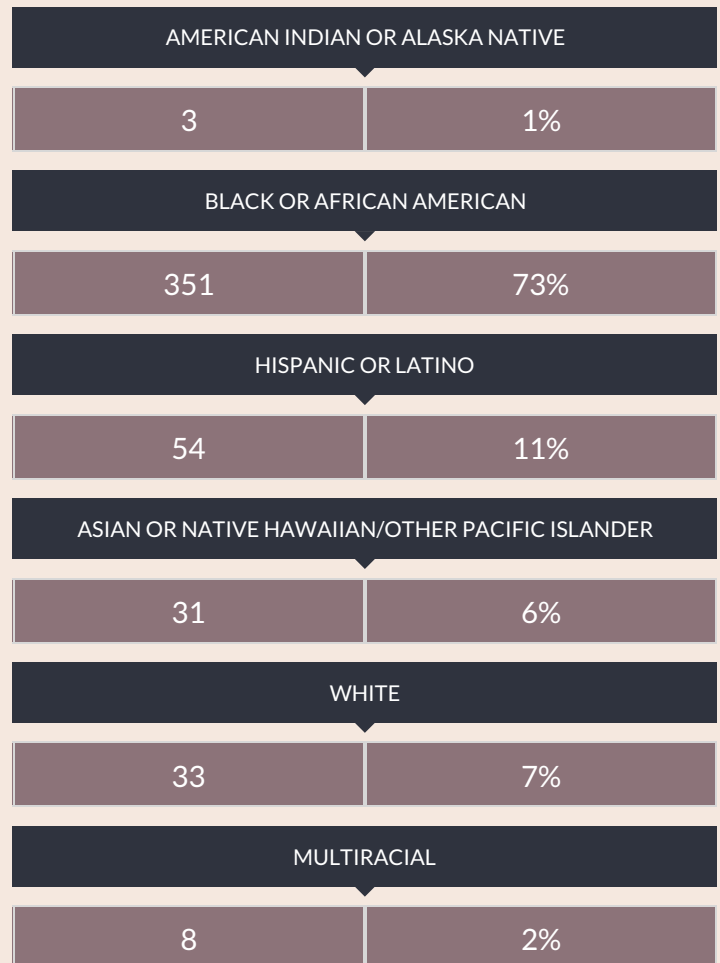

ENROLLMENT BY ETHNICITY