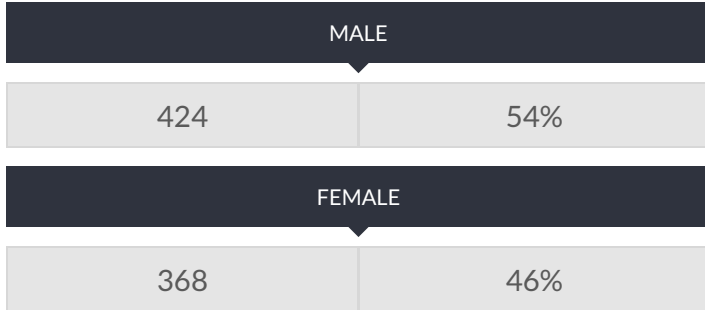

These enrollment data are collected as part of NYSED's Student Information Repository System (SIRS). These counts are as of "BEDS Day" which is typically the first Wednesday in October. Available are enrollment counts for public and charter school students by various demographics for the 2013 - 14 school year. For nonpublic school enrollment data please see the [Non-Public School Enrollment and Staff information](#) on our Information and Reporting Services webpage.

H B THOMPSON MIDDLE SCHOOL ENROLLMENT (2013 - 14)

K-12 Enrollment: 792

ENROLLMENT BY GENDER