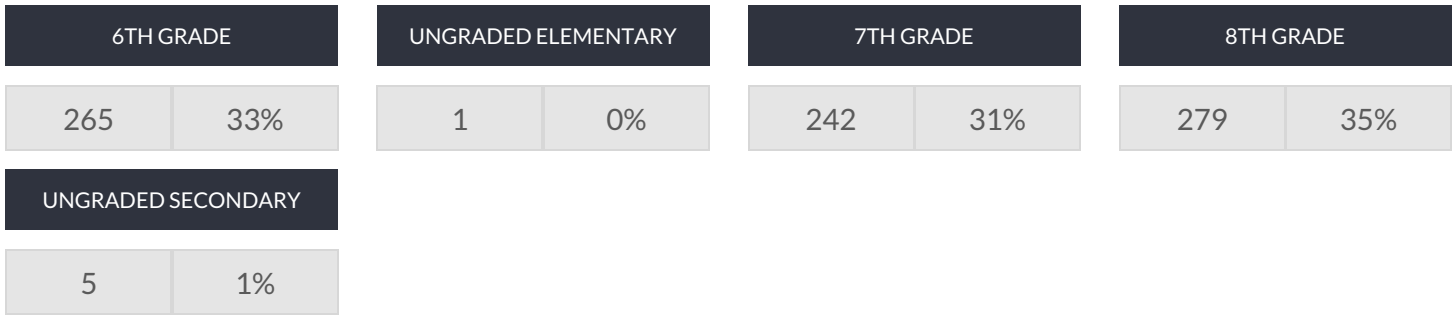

H B THOMPSON MIDDLE SCHOOL ENROLLMENT (2013 - 14)

K-12 Enrollment: 792

ENROLLMENT BY GENDER

ENROLLMENT BY ETHNICITY

OTHER GROUPS

ENROLLMENT BY GRADE

© COPYRIGHT NEW YORK STATE EDUCATION DEPARTMENT, ALL RIGHTS RESERVED.