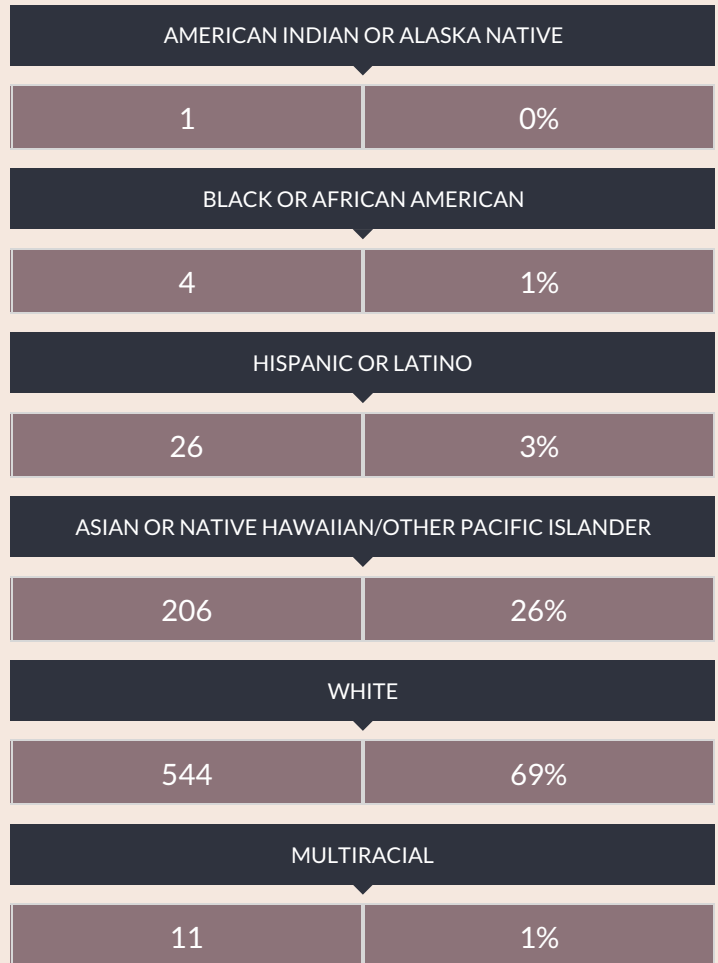

ENROLLMENT BY ETHNICITY