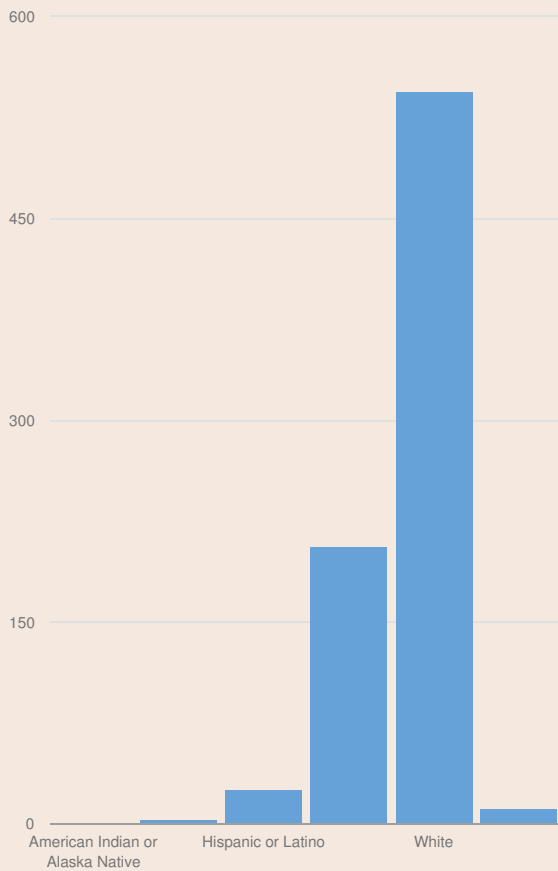

ENROLLMENT BY ETHNICITY