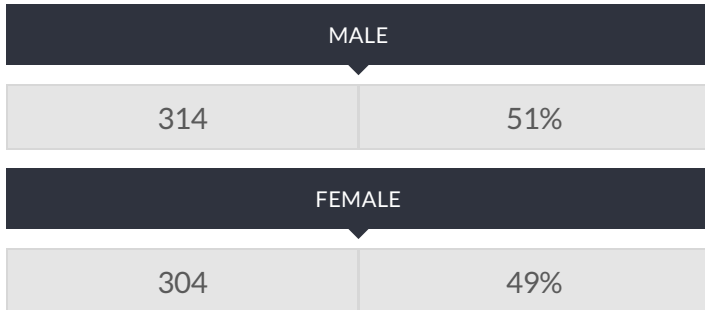

These enrollment data are collected as part of NYSED's Student Information Repository System (SIRS). These counts are as of "BEDS Day" which is typically the first Wednesday in October. Available are enrollment counts for public and charter school students by various demographics for the 2015 - 16 school year. For nonpublic school enrollment data please see the [Non-Public School Enrollment and Staff information](#) on our Information and Reporting Services webpage.

AUSTIN ROAD ELEMENTARY SCHOOL ENROLLMENT (2015 - 16)

K-12 Enrollment: 618

ENROLLMENT BY GENDER