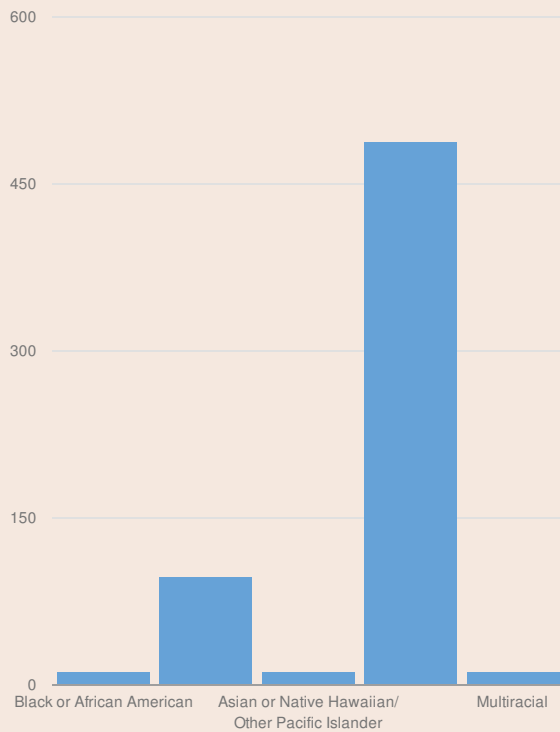

ENROLLMENT BY ETHNICITY