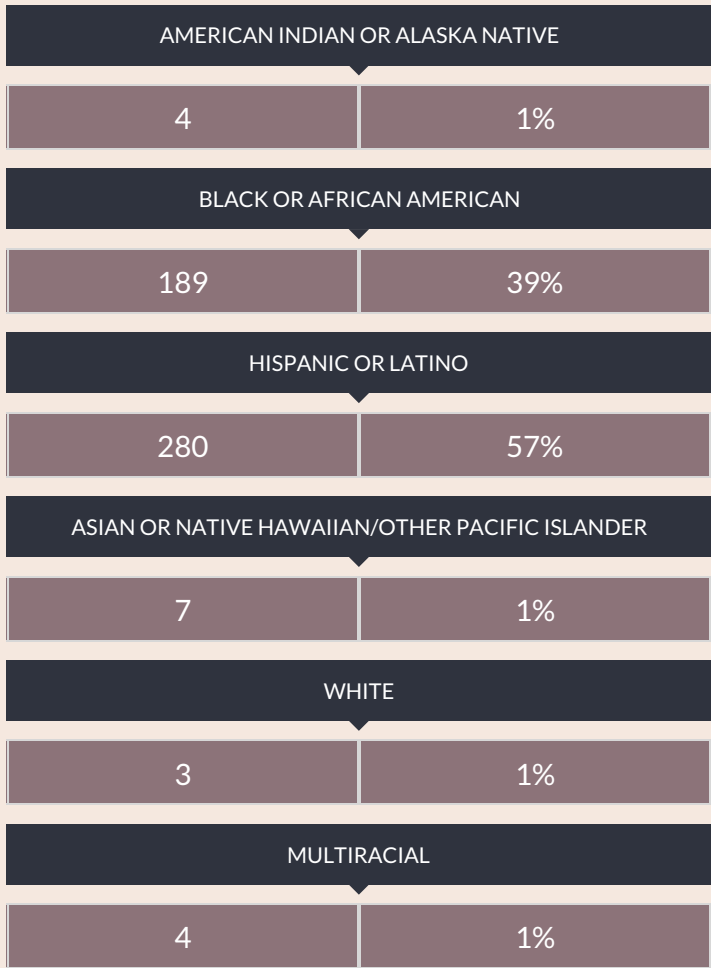

ENROLLMENT BY ETHNICITY