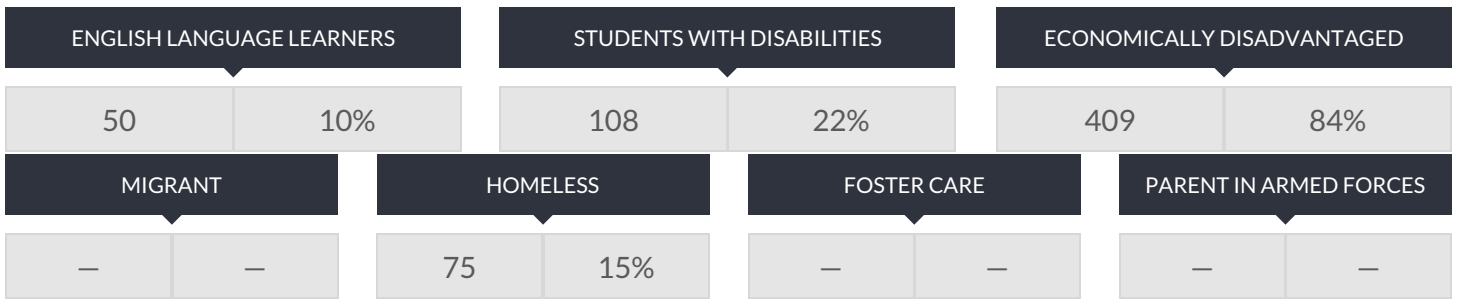

HERO HIGH SCHOOL ENROLLMENT (2017 - 18)

K-12 Enrollment: 487

ENROLLMENT BY GENDER

ENROLLMENT BY ETHNICITY

OTHER GROUPS

ENROLLMENT BY GRADE

© COPYRIGHT NEW YORK STATE EDUCATION DEPARTMENT, ALL RIGHTS RESERVED.