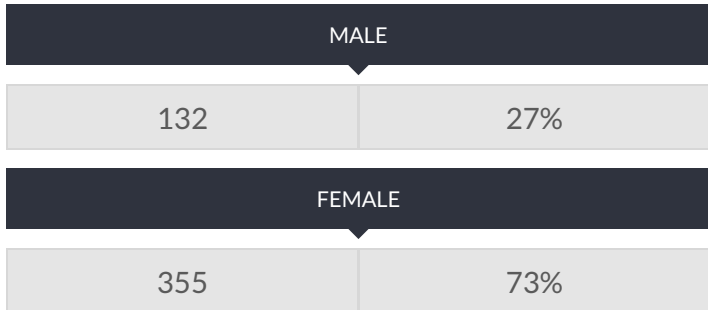

These enrollment data are collected as part of NYSED's Student Information Repository System (SIRS). These counts are as of "BEDS Day" which is typically the first Wednesday in October. Available are enrollment counts for public and charter school students by various demographics for the 2017 - 18 school year. For nonpublic school enrollment data please see the [Non-Public School Enrollment and Staff information](#) on our Information and Reporting Services webpage.

HERO HIGH SCHOOL ENROLLMENT (2017 - 18)

K-12 Enrollment: 487

ENROLLMENT BY GENDER