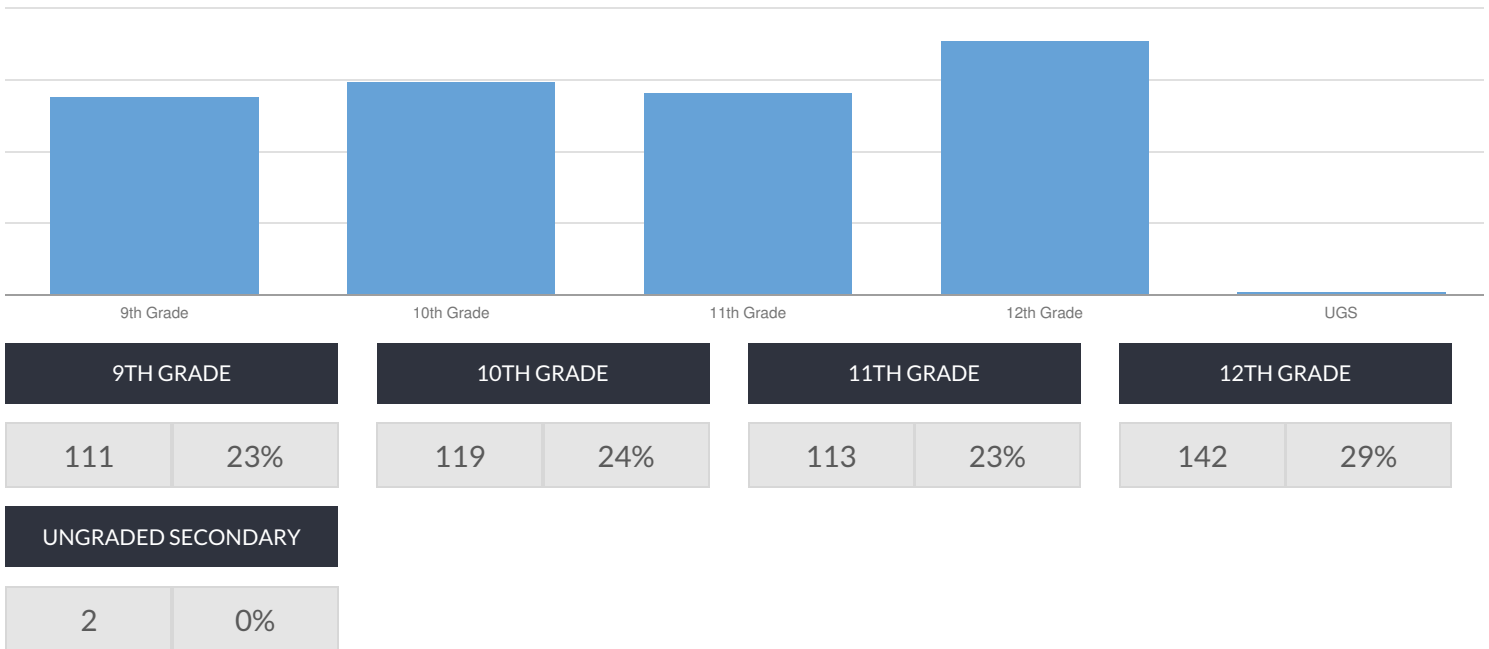

HERO HIGH SCHOOL ENROLLMENT (2017 - 18)

K-12 Enrollment: 487

ENROLLMENT BY GENDER

ENROLLMENT BY ETHNICITY

OTHER GROUPS

ENROLLMENT BY GRADE

© COPYRIGHT NEW YORK STATE EDUCATION DEPARTMENT, ALL RIGHTS RESERVED.