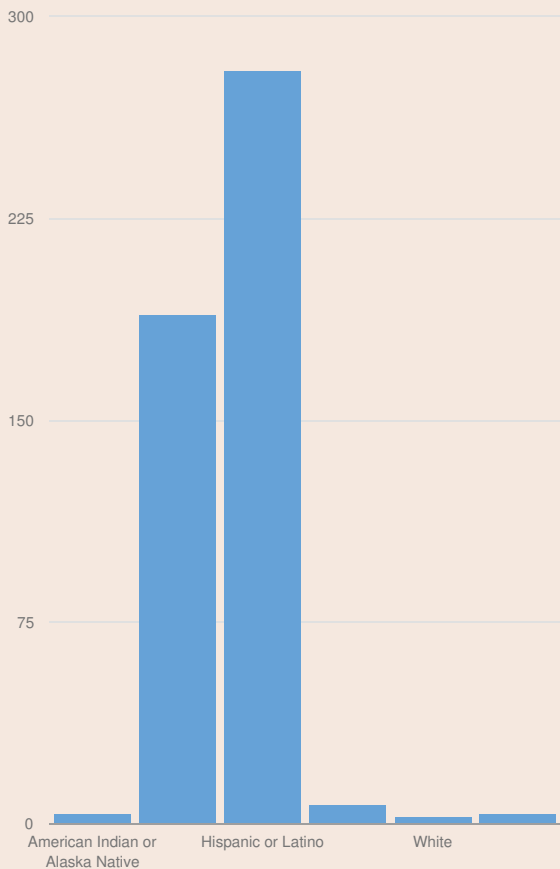

These enrollment data are collected as part of NYSED's Student Information Repository System (SIRS). These counts are as of "BEDS Day" which is typically the first Wednesday in October. Available are enrollment counts for public and charter school students by various demographics for the 2017 - 18 school year. For nonpublic school enrollment data please see the [Non-Public School Enrollment and Staff information](#) on our Information and Reporting Services webpage.

HERO HIGH SCHOOL ENROLLMENT (2017 - 18)

K-12 Enrollment: 487

ENROLLMENT BY GENDER

ENROLLMENT BY ETHNICITY

OTHER GROUPS

ENROLLMENT BY GRADE

© COPYRIGHT NEW YORK STATE EDUCATION DEPARTMENT, ALL RIGHTS RESERVED.