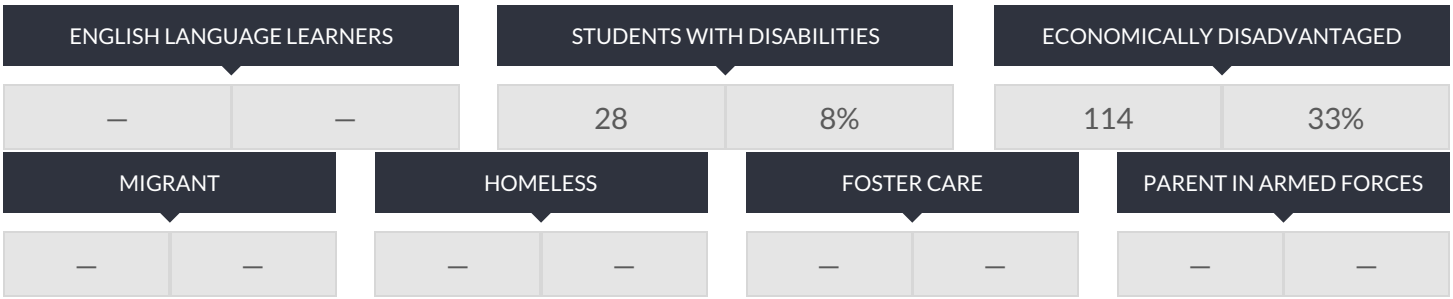

ALDEN PRIMARY AT TOWNLINE ENROLLMENT (2017 - 18)

K-12 Enrollment: 344

ENROLLMENT BY GENDER

ENROLLMENT BY ETHNICITY

OTHER GROUPS

ENROLLMENT BY GRADE

© COPYRIGHT NEW YORK STATE EDUCATION DEPARTMENT, ALL RIGHTS RESERVED.