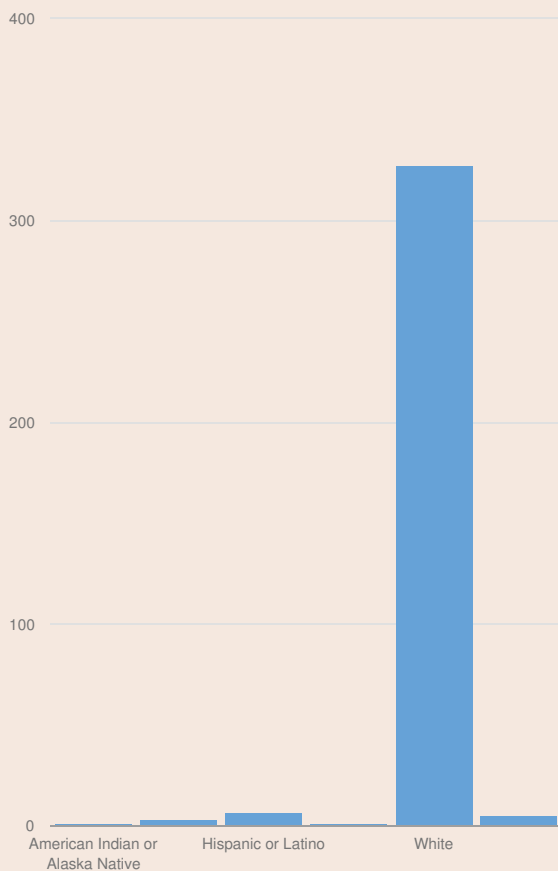

ENROLLMENT BY ETHNICITY