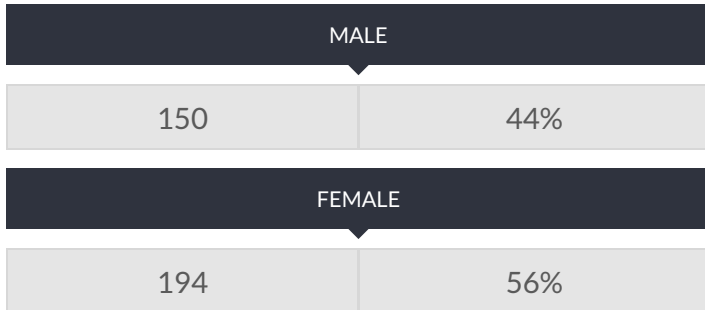

These enrollment data are collected as part of NYSED's Student Information Repository System (SIRS). These counts are as of "BEDS Day" which is typically the first Wednesday in October. Available are enrollment counts for public and charter school students by various demographics for the 2017 - 18 school year. For nonpublic school enrollment data please see the [Non-Public School Enrollment and Staff information](#) on our Information and Reporting Services webpage.

ALDEN PRIMARY AT TOWNLINE ENROLLMENT (2017 - 18)

K-12 Enrollment: 344

ENROLLMENT BY GENDER