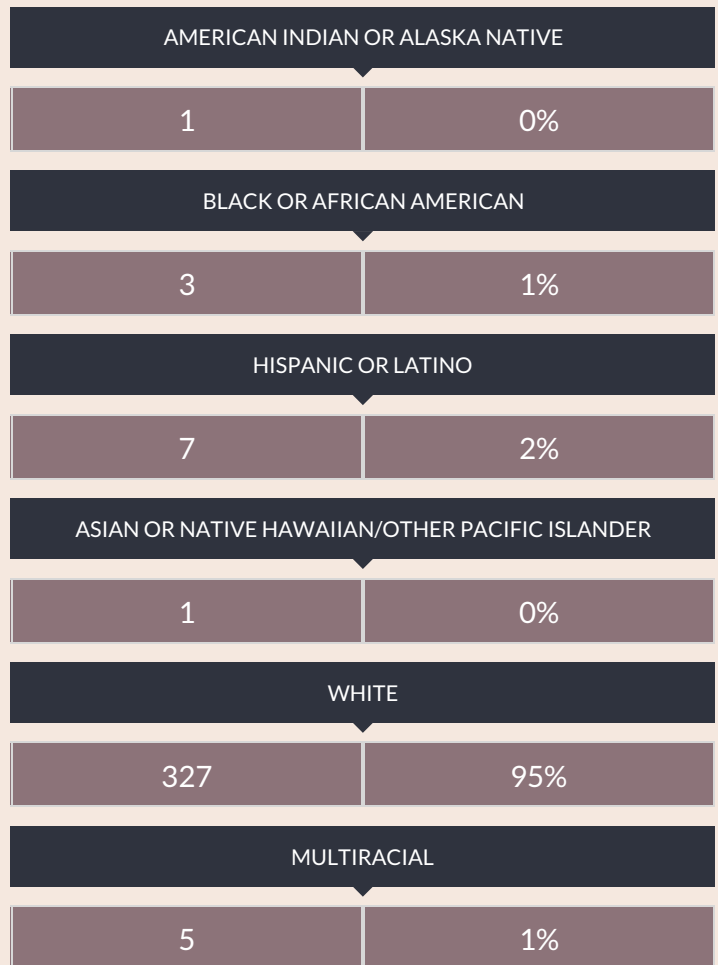

ENROLLMENT BY ETHNICITY