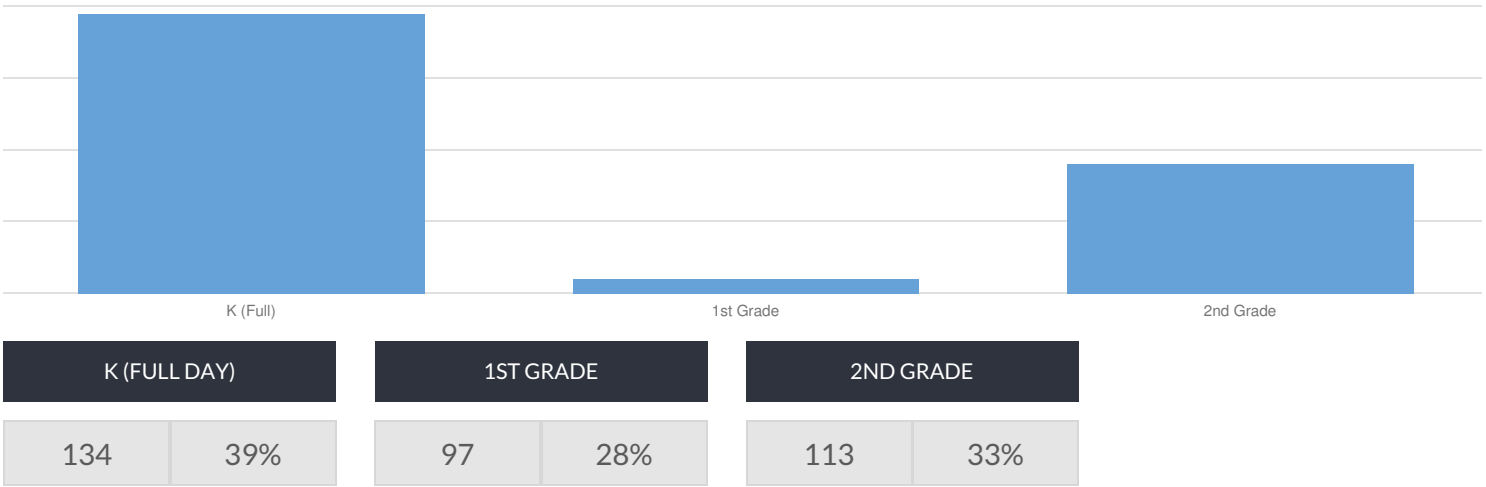

ALDEN PRIMARY AT TOWNLINE ENROLLMENT (2017 - 18)

K-12 Enrollment: 344

ENROLLMENT BY GENDER

ENROLLMENT BY ETHNICITY

OTHER GROUPS

ENROLLMENT BY GRADE

© COPYRIGHT NEW YORK STATE EDUCATION DEPARTMENT, ALL RIGHTS RESERVED.