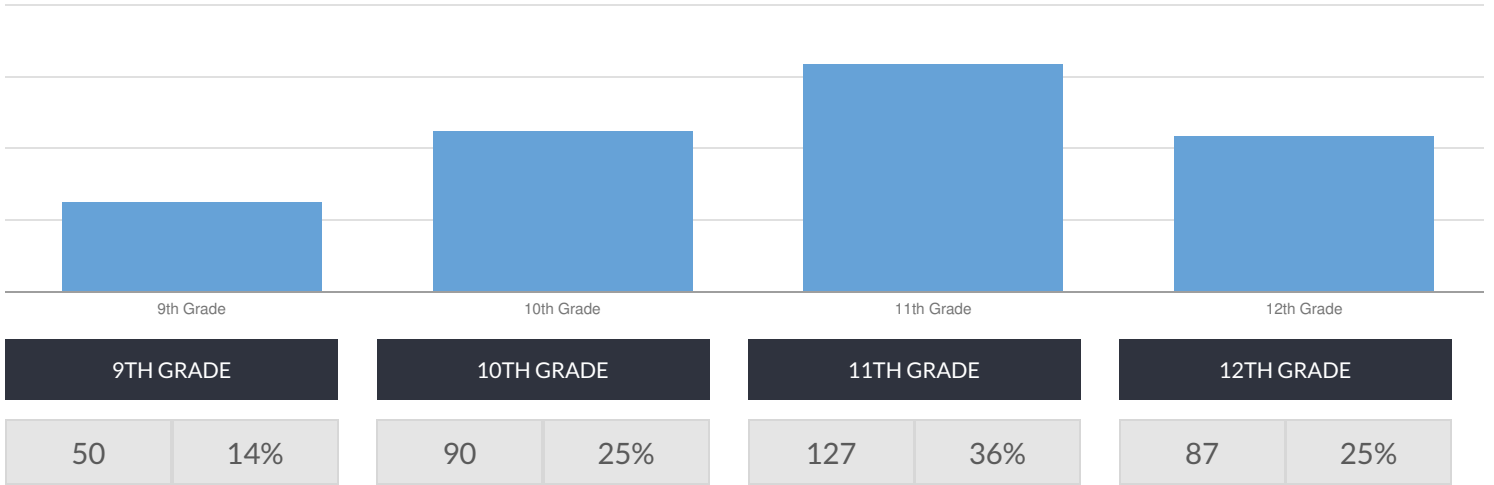

HIGH SCHOOL-SVC & LRNG ENROLLMENT (2016 - 17)

K-12 Enrollment: 354

ENROLLMENT BY GENDER

ENROLLMENT BY ETHNICITY

OTHER GROUPS

ENROLLMENT BY GRADE

© COPYRIGHT NEW YORK STATE EDUCATION DEPARTMENT, ALL RIGHTS RESERVED.