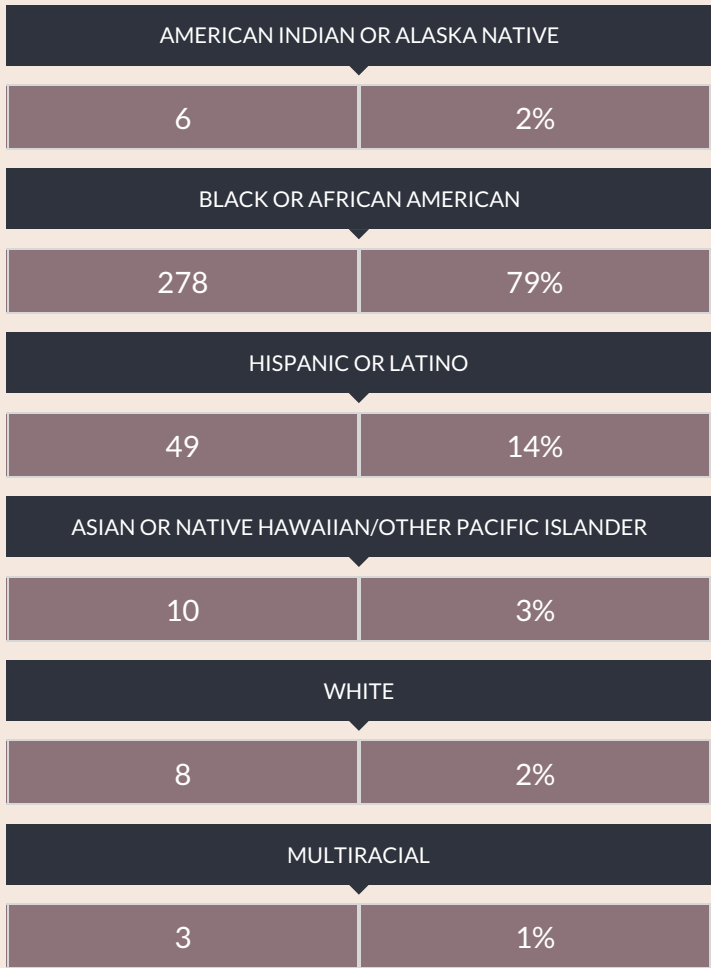

ENROLLMENT BY ETHNICITY