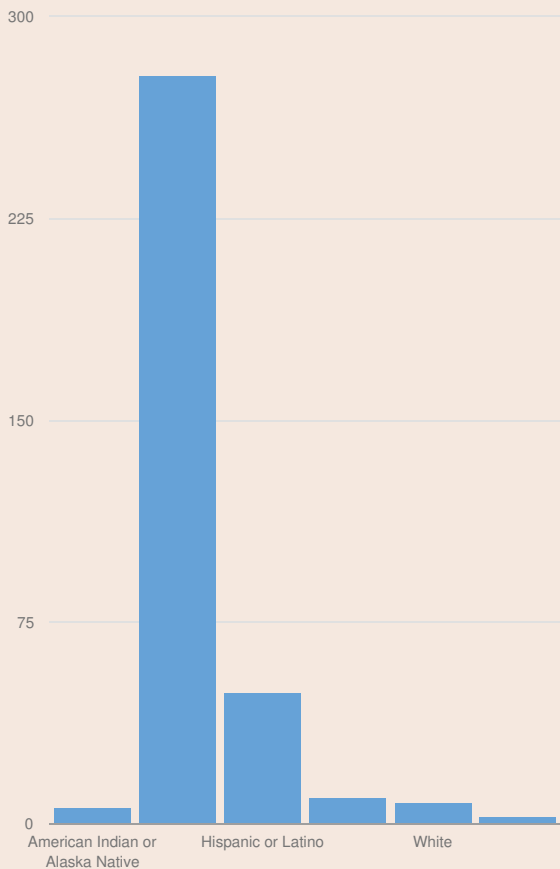

ENROLLMENT BY ETHNICITY