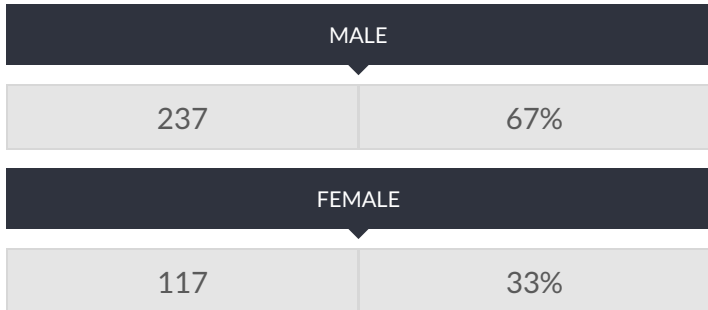

These enrollment data are collected as part of NYSED's Student Information Repository System (SIRS). These counts are as of "BEDS Day" which is typically the first Wednesday in October. Available are enrollment counts for public and charter school students by various demographics for the 2016 - 17 school year. For nonpublic school enrollment data please see the [Non-Public School Enrollment and Staff information](#) on our Information and Reporting Services webpage.

HIGH SCHOOL-SVC & LRNG ENROLLMENT (2016 - 17)

K-12 Enrollment: 354

ENROLLMENT BY GENDER