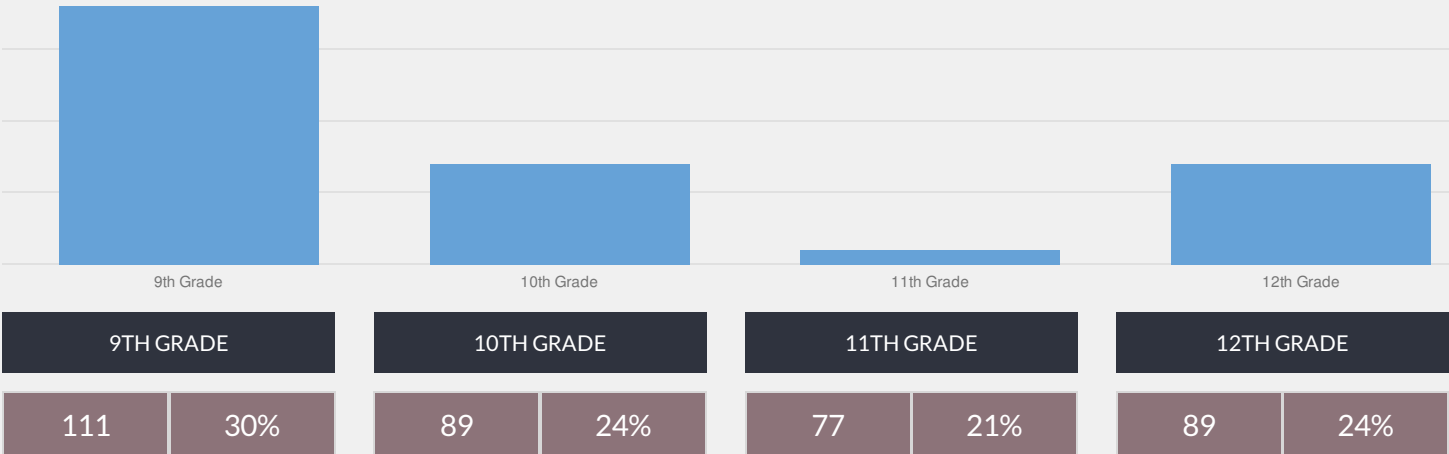

BROOKLYN THEATRE ARTS HIGH SCHOOL ENROLLMENT (2016 - 17)

K-12 Enrollment: 366

ENROLLMENT BY GENDER

ENROLLMENT BY ETHNICITY

OTHER GROUPS

ENROLLMENT BY GRADE

© COPYRIGHT NEW YORK STATE EDUCATION DEPARTMENT, ALL RIGHTS RESERVED.