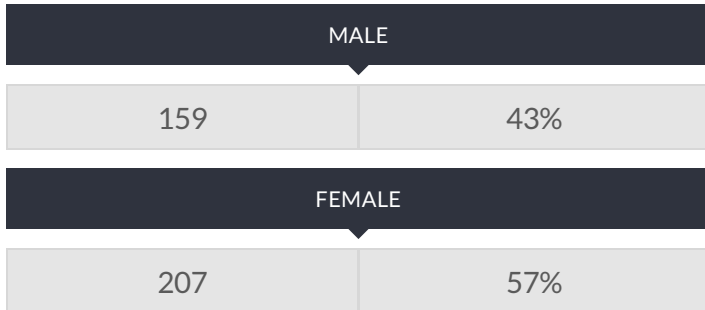

These enrollment data are collected as part of NYSED's Student Information Repository System (SIRS). These counts are as of "BEDS Day" which is typically the first Wednesday in October. Available are enrollment counts for public and charter school students by various demographics for the 2016 - 17 school year. For nonpublic school enrollment data please see the [Non-Public School Enrollment and Staff information](#) on our Information and Reporting Services webpage.

BROOKLYN THEATRE ARTS HIGH SCHOOL ENROLLMENT (2016 - 17)

K-12 Enrollment: 366

ENROLLMENT BY GENDER