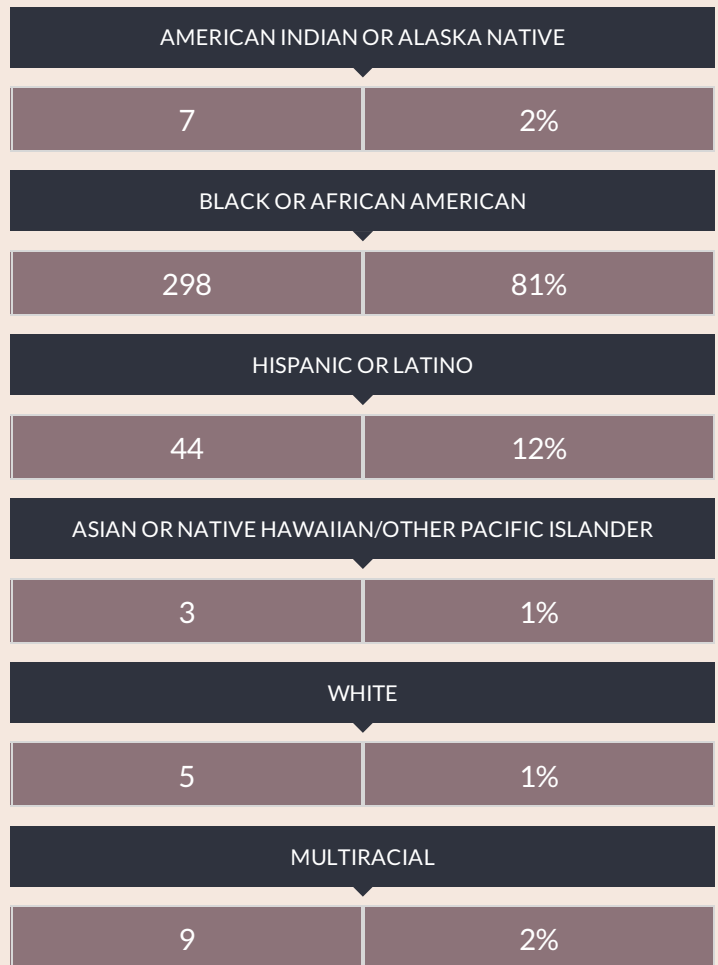

ENROLLMENT BY ETHNICITY

OTHER GROUPS