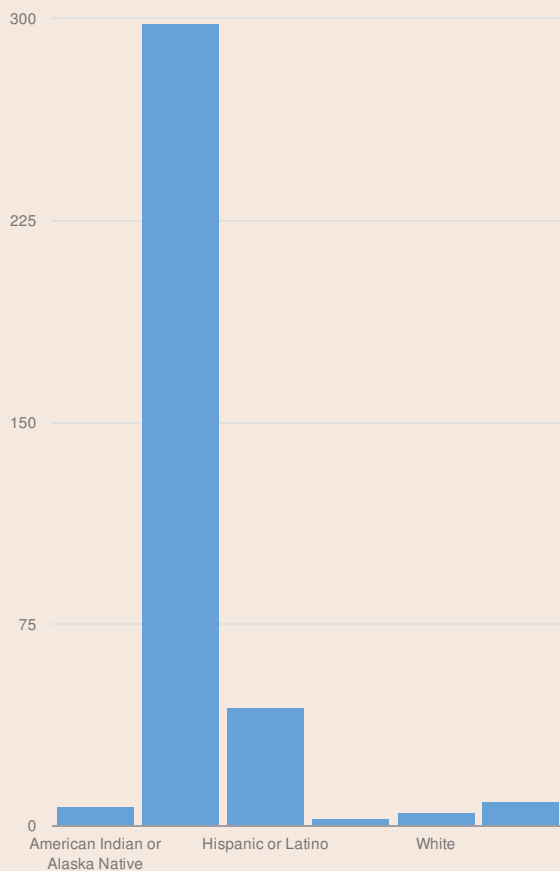

ENROLLMENT BY ETHNICITY

OTHER GROUPS