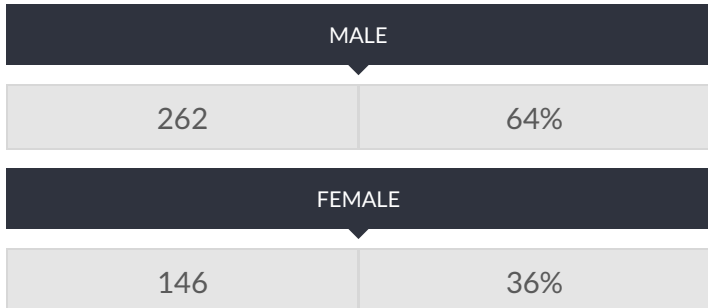

These enrollment data are collected as part of NYSED's Student Information Repository System (SIRS). These counts are as of "BEDS Day" which is typically the first Wednesday in October. Available are enrollment counts for public and charter school students by various demographics for the 2012 - 13 school year. For nonpublic school enrollment data please see the [Non-Public School Enrollment and Staff information](#) on our Information and Reporting Services webpage.

HIGH SCHOOL-SVC & LRNG ENROLLMENT (2012 - 13)

K-12 Enrollment: 408

ENROLLMENT BY GENDER