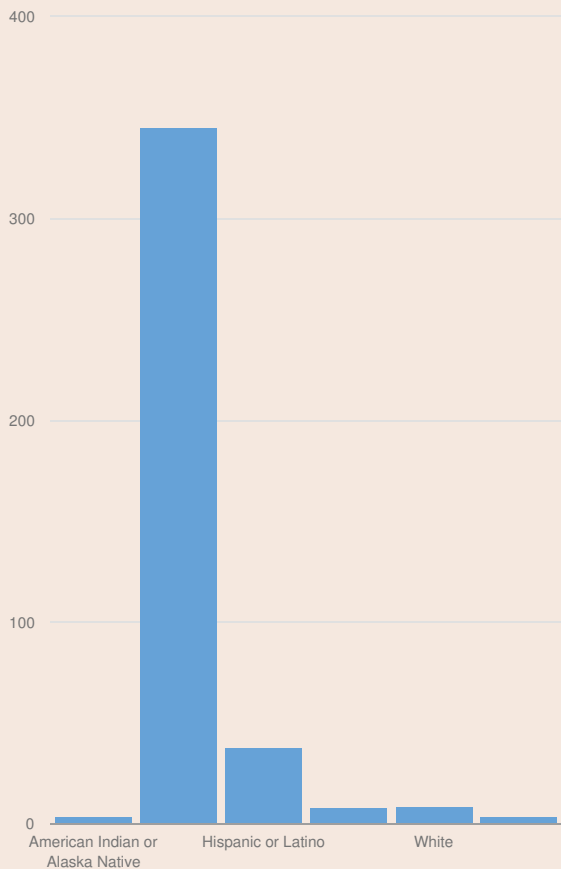

ENROLLMENT BY ETHNICITY