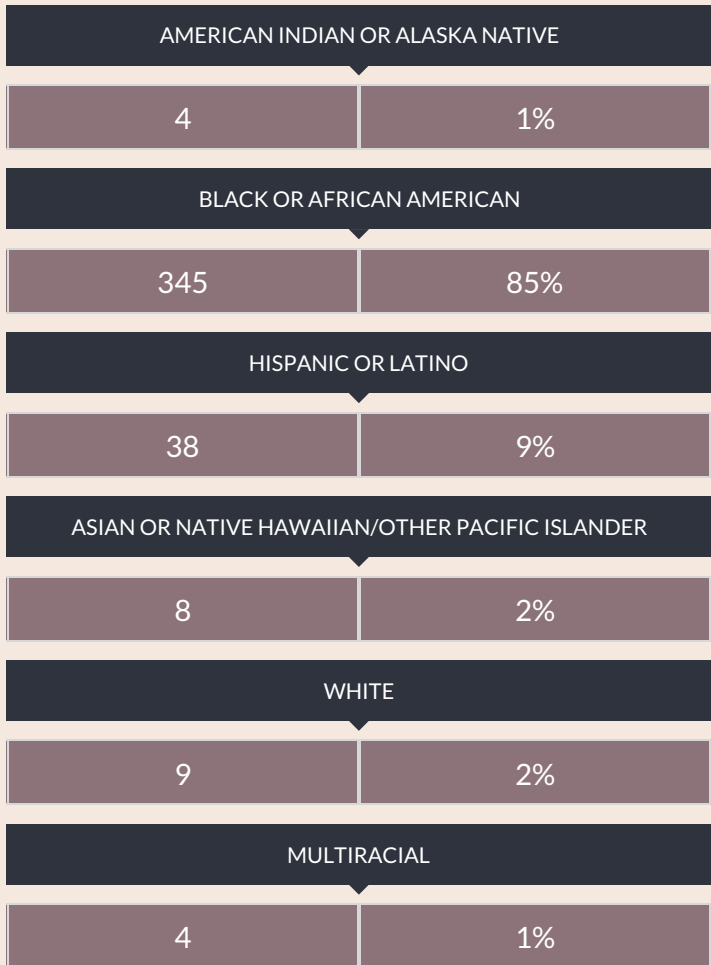

ENROLLMENT BY ETHNICITY