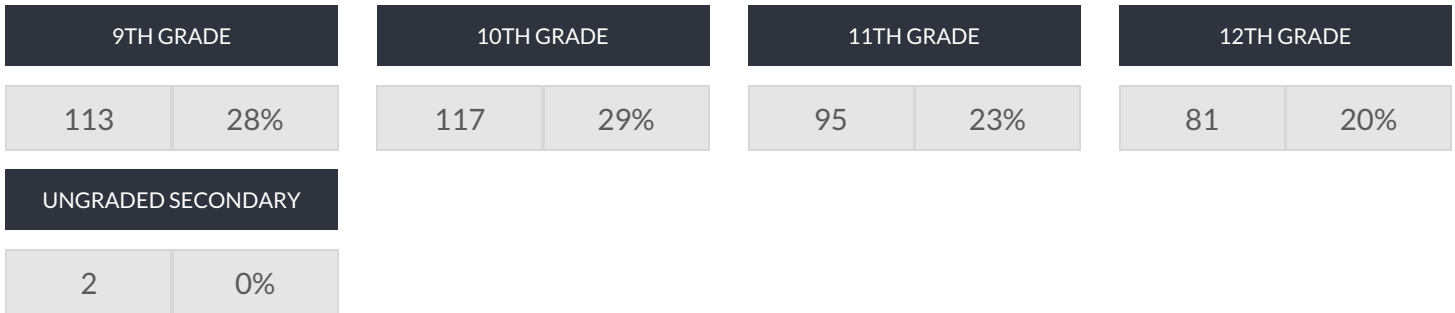

HIGH SCHOOL-SVC & LRNG ENROLLMENT (2012 - 13)

K-12 Enrollment: 408

ENROLLMENT BY GENDER

ENROLLMENT BY ETHNICITY

OTHER GROUPS

ENROLLMENT BY GRADE

© COPYRIGHT NEW YORK STATE EDUCATION DEPARTMENT, ALL RIGHTS RESERVED.