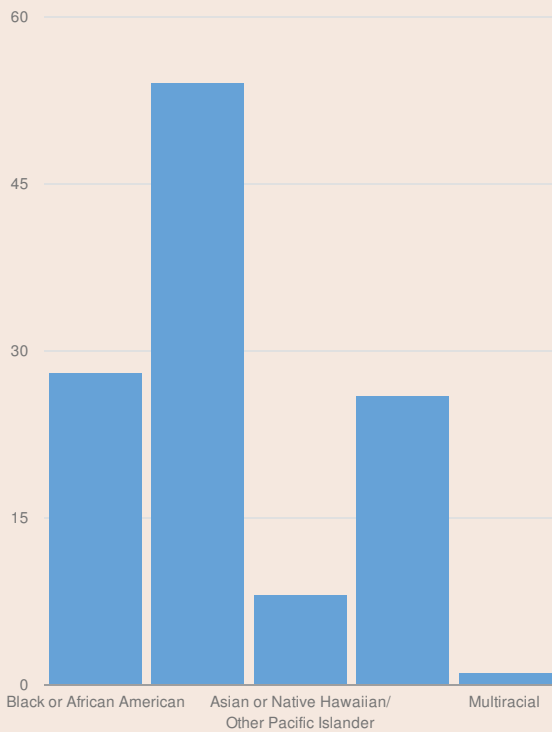

ENROLLMENT BY ETHNICITY