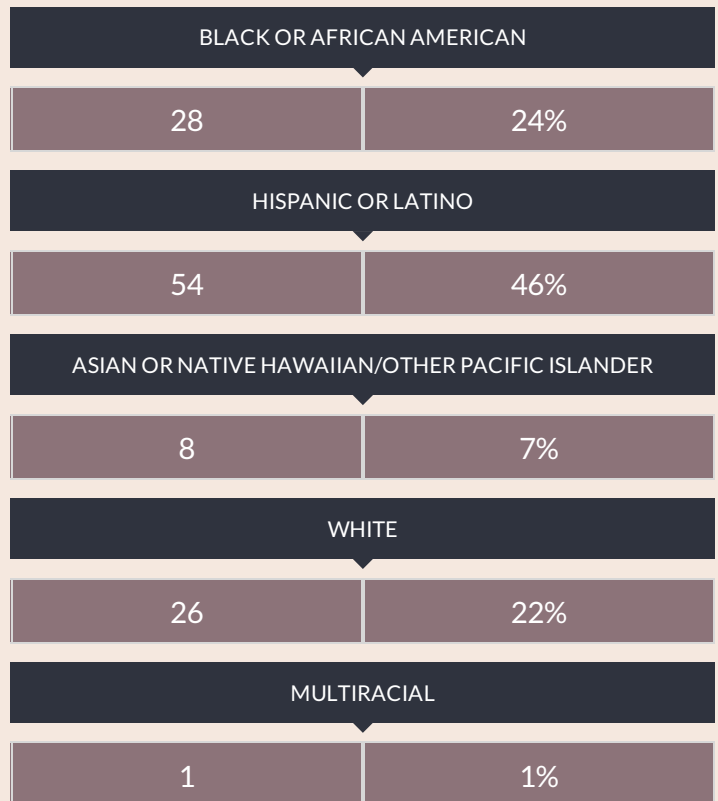

## BLYTHEDALE SCHOOL ENROLLMENT (2016 - 17)

K-12 Enrollment: 117

### ENROLLMENT BY ETHNICITY