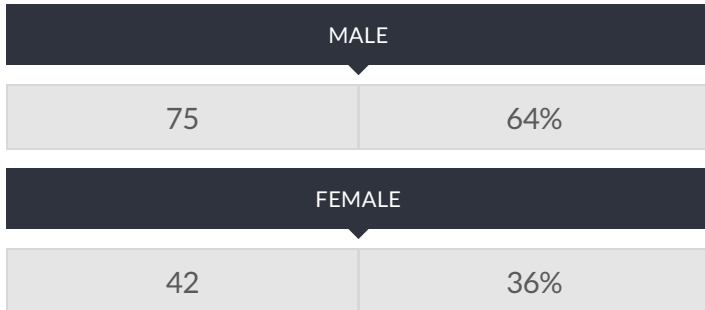

These enrollment data are collected as part of NYSED's Student Information Repository System (SIRS). These counts are as of "BEDS Day" which is typically the first Wednesday in October. Available are enrollment counts for public and charter school students by various demographics for the 2016 - 17 school year. For nonpublic school enrollment data please see the [Non-Public School Enrollment and Staff information](#) on our Information and Reporting Services webpage.

BLYTHEDALE SCHOOL ENROLLMENT (2016 - 17)

K-12 Enrollment: 117

ENROLLMENT BY GENDER