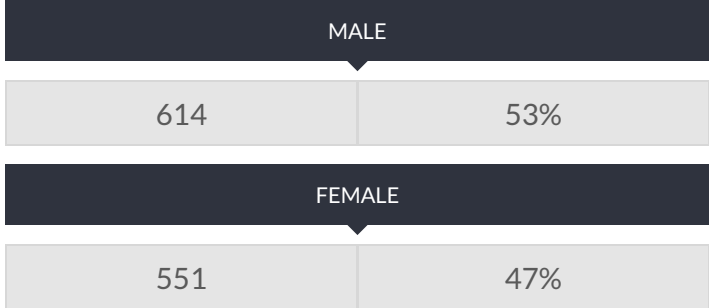

These enrollment data are collected as part of NYSED's Student Information Repository System (SIRS). These counts are as of "BEDS Day" which is typically the first Wednesday in October. Available are enrollment counts for public and charter school students by various demographics for the 2014 - 15 school year. For nonpublic school enrollment data please see the [Non-Public School Enrollment and Staff information](#) on our Information and Reporting Services webpage.

UNION-ENDICOTT HIGH SCHOOL ENROLLMENT (2014 - 15)

K-12 Enrollment: 1,165

ENROLLMENT BY GENDER