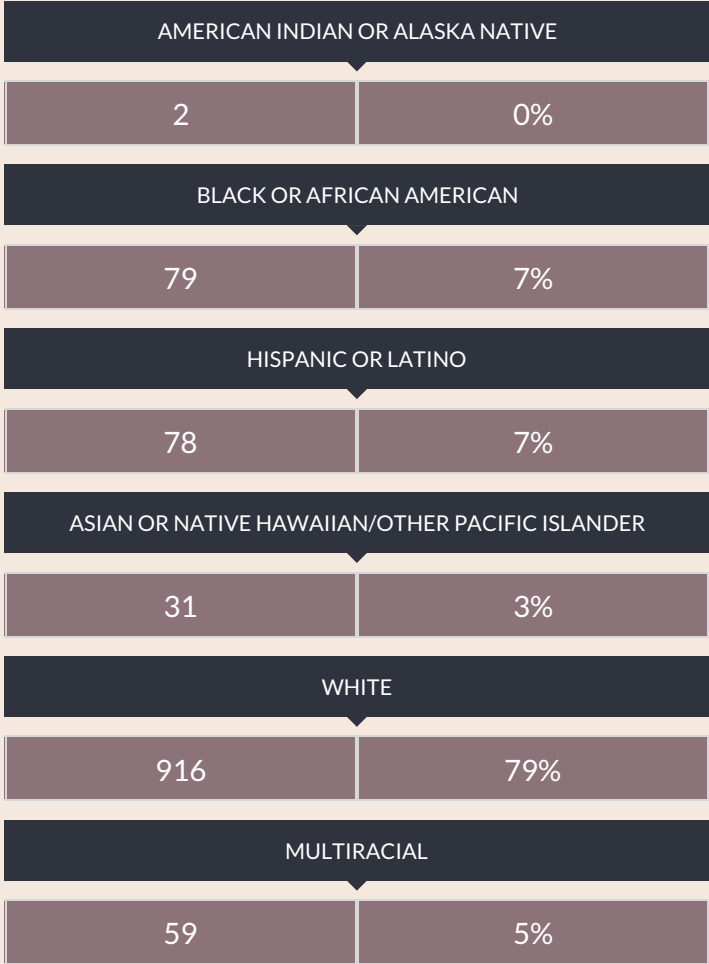

These enrollment data are collected as part of NYSED's Student Information Repository System (SIRS). These counts are as of "BEDS Day" which is typically the first Wednesday in October. Available are enrollment counts for public and charter school students by various demographics for the 2014 - 15 school year. For nonpublic school enrollment data please see the [Non-Public School Enrollment and Staff information](#) on our Information and Reporting Services webpage.

## UNION-ENDICOTT HIGH SCHOOL ENROLLMENT (2014 - 15)

K-12 Enrollment: 1,165

### ENROLLMENT BY ETHNICITY