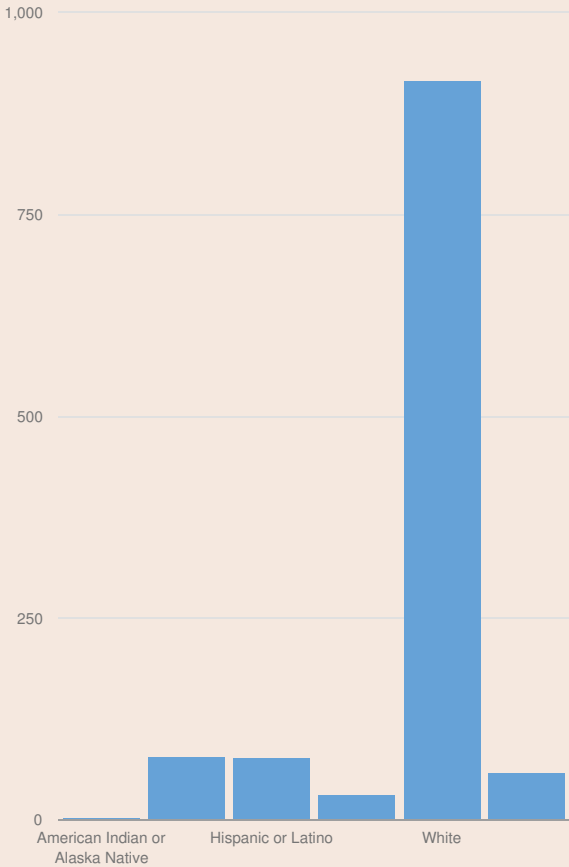

ENROLLMENT BY ETHNICITY