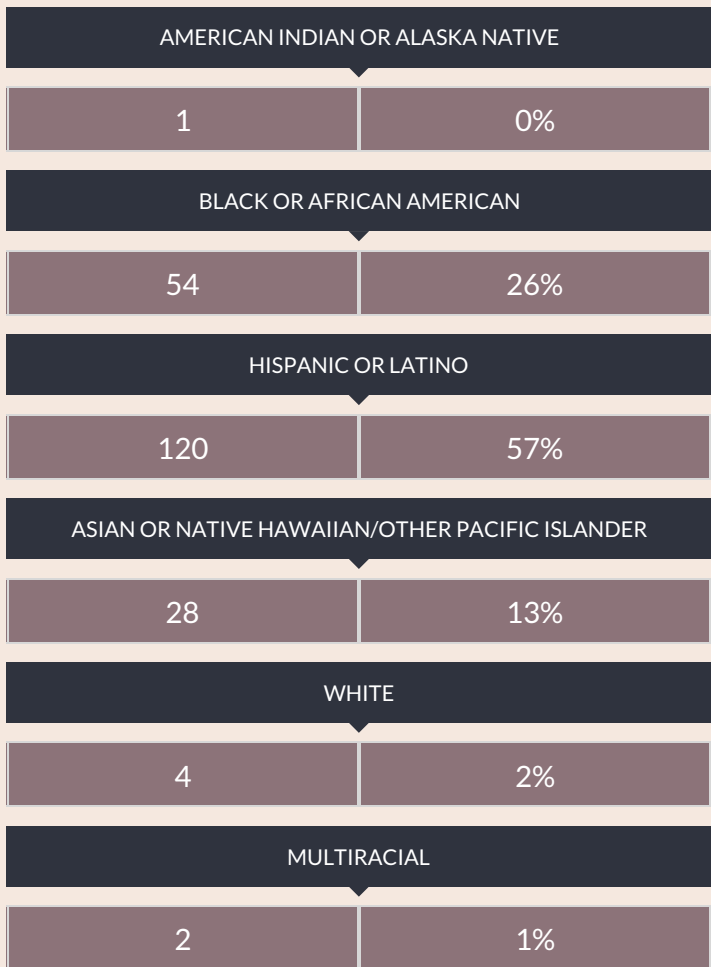

ENROLLMENT BY ETHNICITY