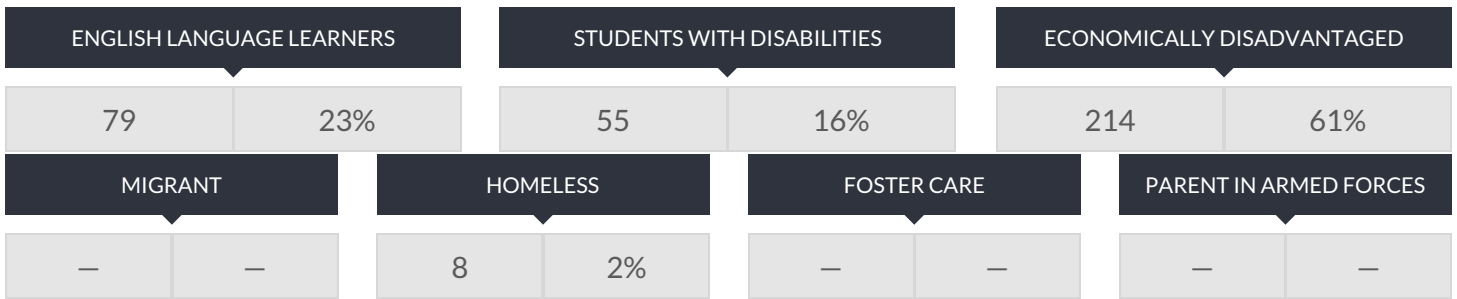

Alice E Grady Elementary School Enrollment (2017 - 18)

K-12 Enrollment: 351

ENROLLMENT BY GENDER

ENROLLMENT BY ETHNICITY

OTHER GROUPS

ENROLLMENT BY GRADE

© COPYRIGHT NEW YORK STATE EDUCATION DEPARTMENT, ALL RIGHTS RESERVED.