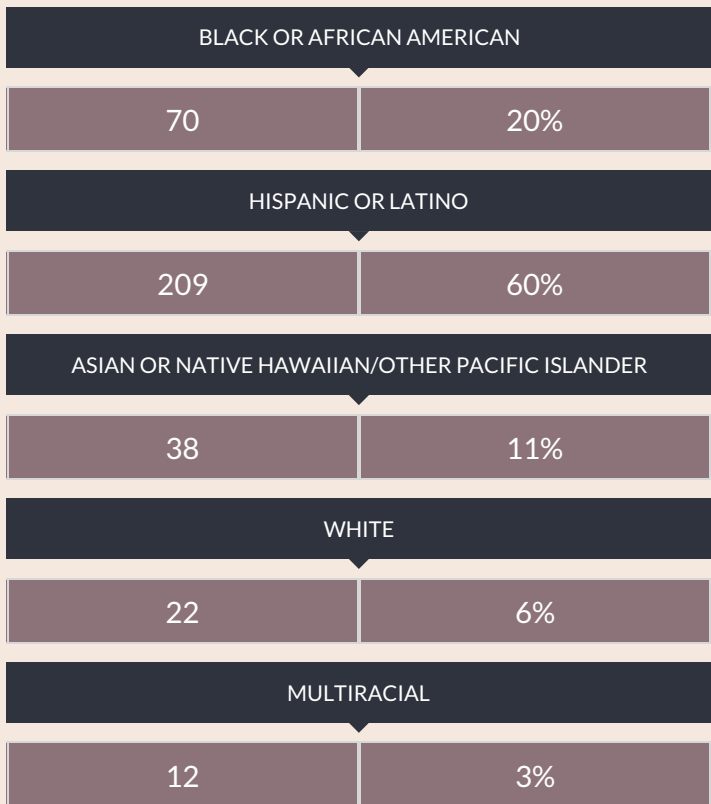

ENROLLMENT BY ETHNICITY