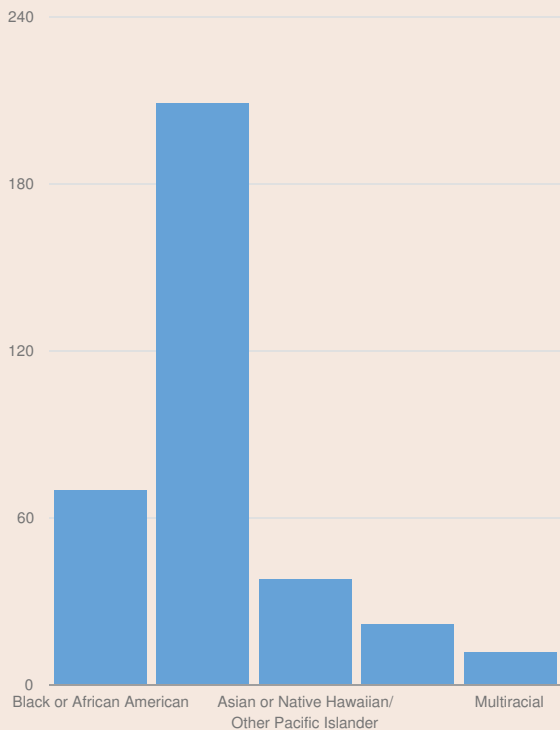

ENROLLMENT BY ETHNICITY