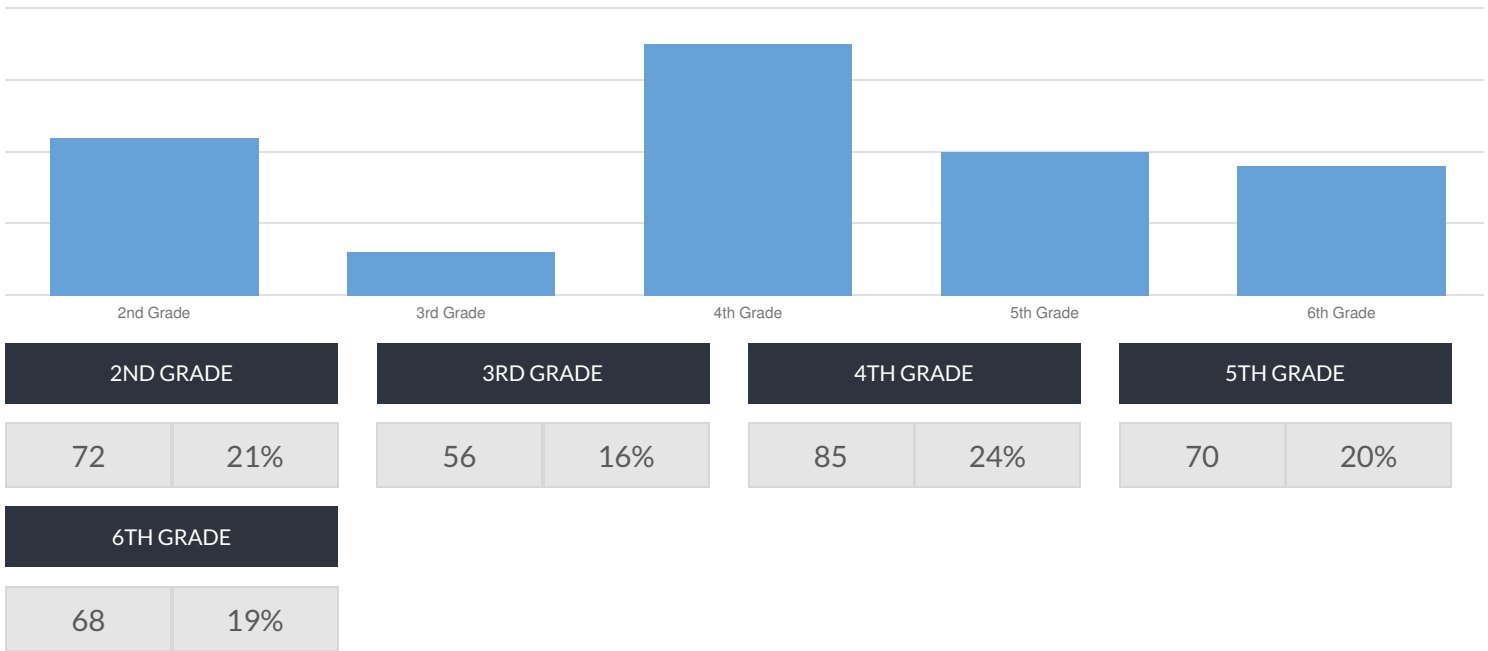

Alice E Grady Elementary School Enrollment (2017 - 18)

K-12 Enrollment: 351

ENROLLMENT BY GENDER

ENROLLMENT BY ETHNICITY

OTHER GROUPS

ENROLLMENT BY GRADE

© COPYRIGHT NEW YORK STATE EDUCATION DEPARTMENT, ALL RIGHTS RESERVED.