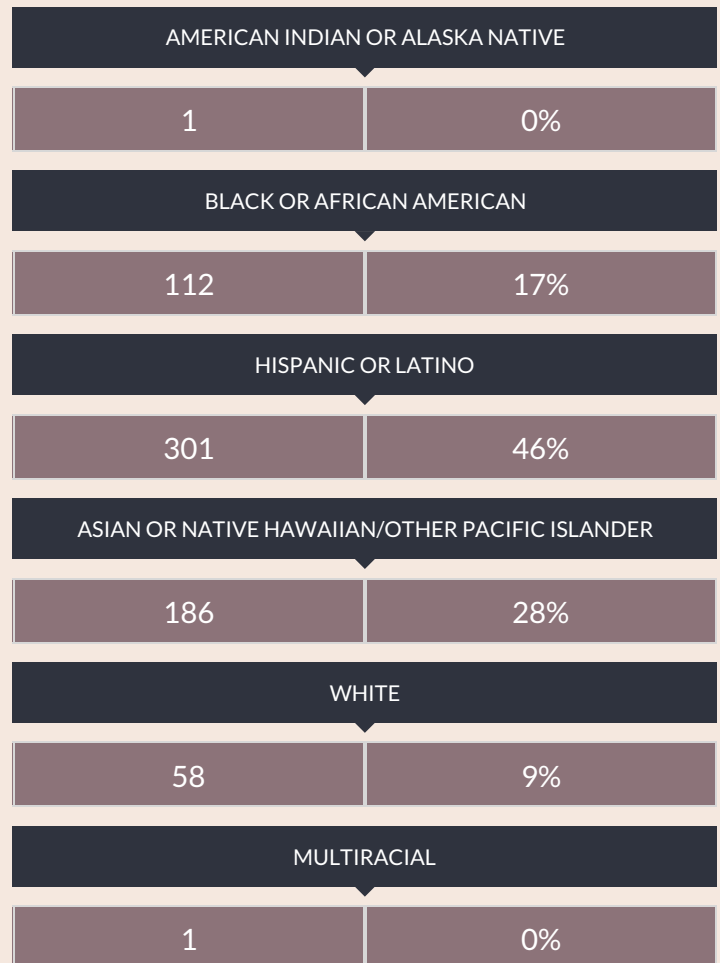

These enrollment data are collected as part of NYSED's Student Information Repository System (SIRS). These counts are as of "BEDS Day" which is typically the first Wednesday in October. Available are enrollment counts for public and charter school students by various demographics for the 2017 - 18 school year. For nonpublic school enrollment data please see the [Non-Public School Enrollment and Staff information](#) on our Information and Reporting Services webpage.

ALBERT SHANKER SCH-VISUAL/PERF ARTS ENROLLMENT (2017 - 18)

K-12 Enrollment: 659

ENROLLMENT BY GENDER

ENROLLMENT BY ETHNICITY

OTHER GROUPS

ENROLLMENT BY GRADE

© COPYRIGHT NEW YORK STATE EDUCATION DEPARTMENT, ALL RIGHTS RESERVED.