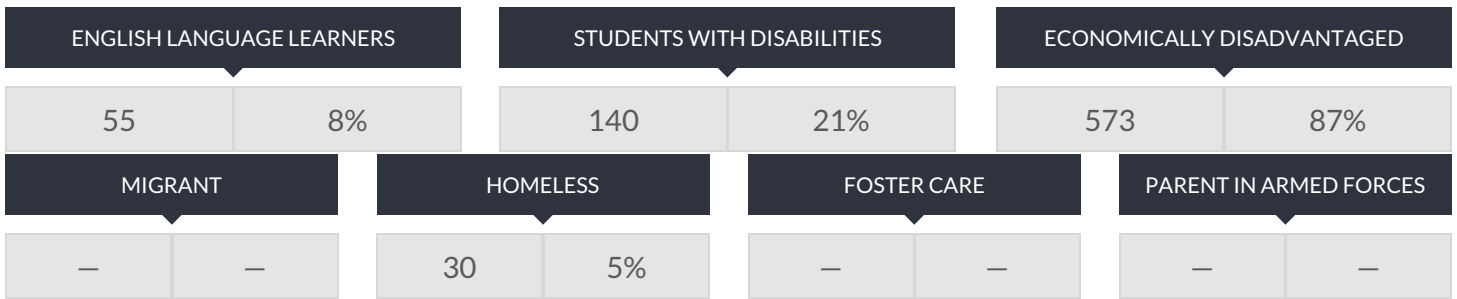

ALBERT SHANKER SCH-VISUAL/PERF ARTS ENROLLMENT (2017 - 18)

K-12 Enrollment: 659

ENROLLMENT BY GENDER

ENROLLMENT BY ETHNICITY

OTHER GROUPS

ENROLLMENT BY GRADE

© COPYRIGHT NEW YORK STATE EDUCATION DEPARTMENT, ALL RIGHTS RESERVED.