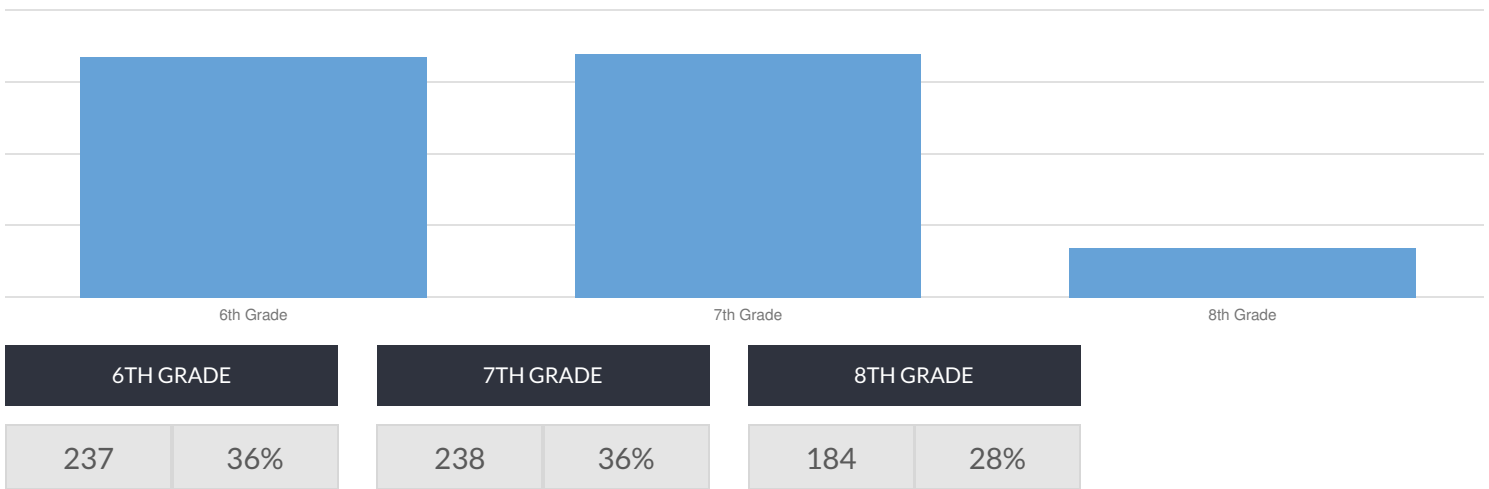

ALBERT SHANKER SCH-VISUAL/PERF ARTS ENROLLMENT (2017 - 18)

K-12 Enrollment: 659

ENROLLMENT BY GENDER

ENROLLMENT BY ETHNICITY

OTHER GROUPS

ENROLLMENT BY GRADE

© COPYRIGHT NEW YORK STATE EDUCATION DEPARTMENT, ALL RIGHTS RESERVED.