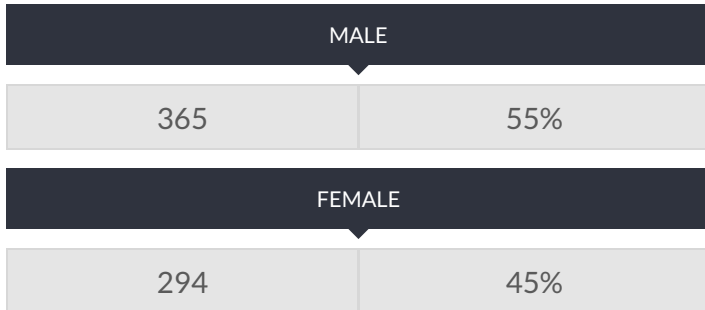

These enrollment data are collected as part of NYSED's Student Information Repository System (SIRS). These counts are as of "BEDS Day" which is typically the first Wednesday in October. Available are enrollment counts for public and charter school students by various demographics for the 2017 - 18 school year. For nonpublic school enrollment data please see the [Non-Public School Enrollment and Staff information](#) on our Information and Reporting Services webpage.

ALBERT SHANKER SCH-VISUAL/PERF ARTS ENROLLMENT (2017 - 18)

K-12 Enrollment: 659

ENROLLMENT BY GENDER

ENROLLMENT BY ETHNICITY

OTHER GROUPS

ENROLLMENT BY GRADE

© COPYRIGHT NEW YORK STATE EDUCATION DEPARTMENT, ALL RIGHTS RESERVED.