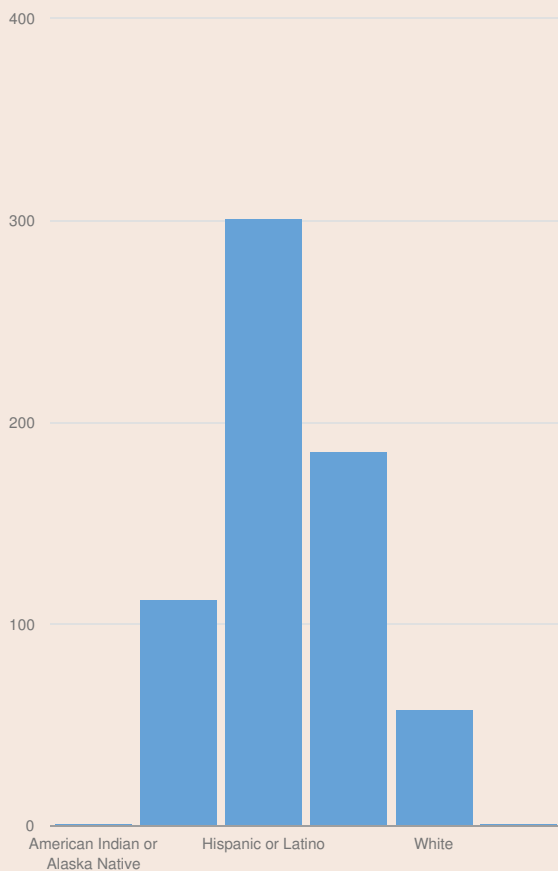

These enrollment data are collected as part of NYSED's Student Information Repository System (SIRS). These counts are as of "BEDS Day" which is typically the first Wednesday in October. Available are enrollment counts for public and charter school students by various demographics for the 2017 - 18 school year. For nonpublic school enrollment data please see the [Non-Public School Enrollment and Staff information](#) on our Information and Reporting Services webpage.

ALBERT SHANKER SCH-VISUAL/PERF ARTS ENROLLMENT (2017 - 18)

K-12 Enrollment: 659

ENROLLMENT BY GENDER

ENROLLMENT BY ETHNICITY

OTHER GROUPS

ENROLLMENT BY GRADE

© COPYRIGHT NEW YORK STATE EDUCATION DEPARTMENT, ALL RIGHTS RESERVED.