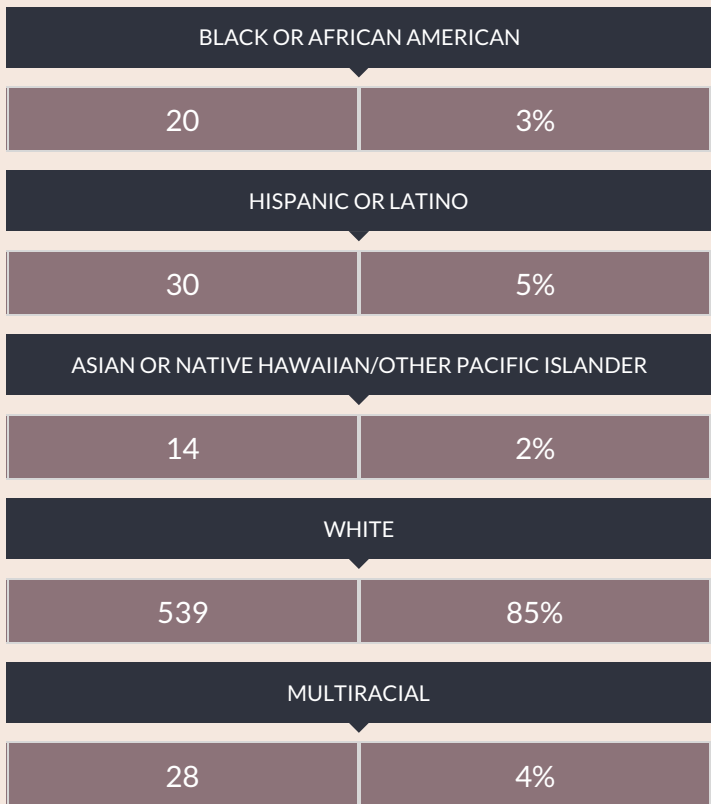

ENROLLMENT BY ETHNICITY