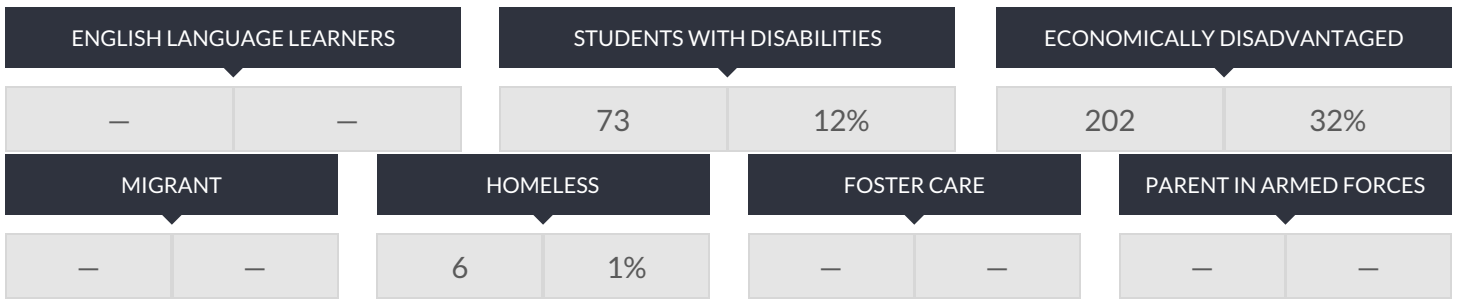

JEFFERSON ELEMENTARY SCHOOL ENROLLMENT (2017 - 18)

K-12 Enrollment: 631

ENROLLMENT BY GENDER

ENROLLMENT BY ETHNICITY

OTHER GROUPS

ENROLLMENT BY GRADE

© COPYRIGHT NEW YORK STATE EDUCATION DEPARTMENT, ALL RIGHTS RESERVED.