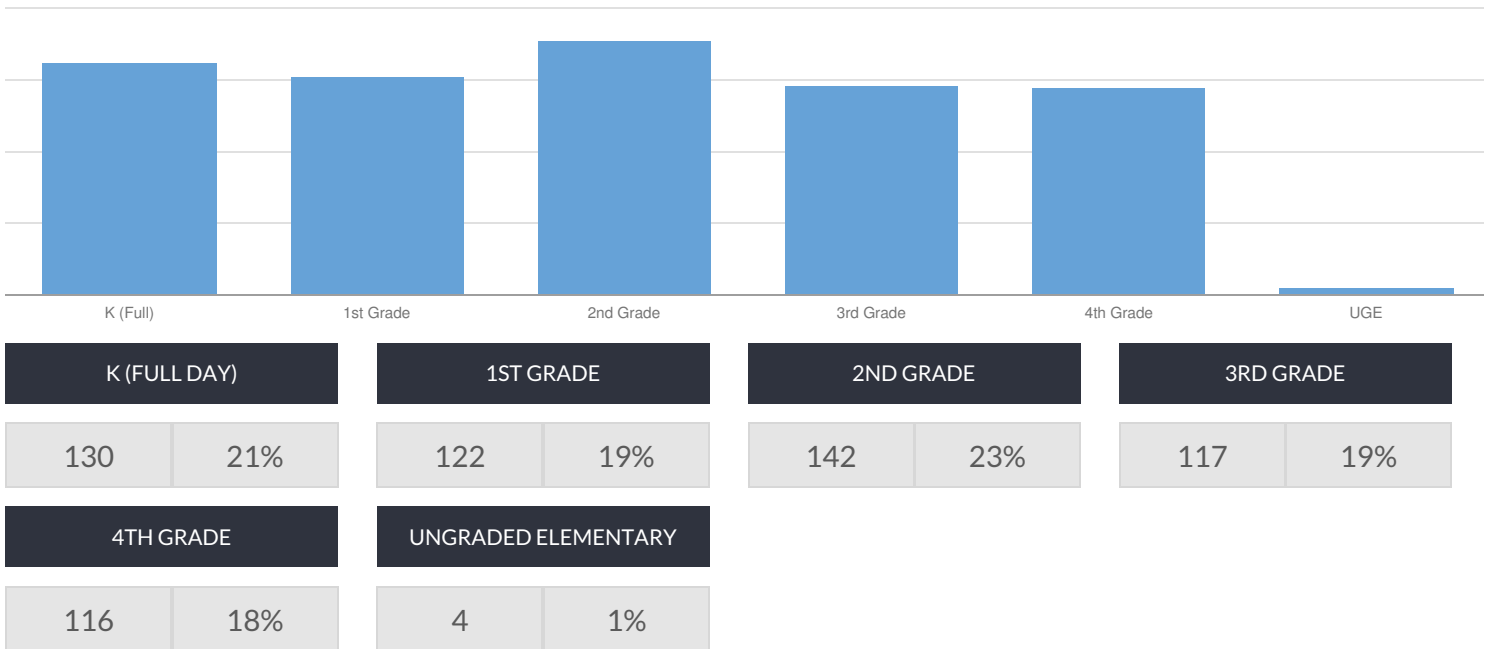

JEFFERSON ELEMENTARY SCHOOL ENROLLMENT (2017 - 18)

K-12 Enrollment: 631

ENROLLMENT BY GENDER

ENROLLMENT BY ETHNICITY

OTHER GROUPS

ENROLLMENT BY GRADE

© COPYRIGHT NEW YORK STATE EDUCATION DEPARTMENT, ALL RIGHTS RESERVED.