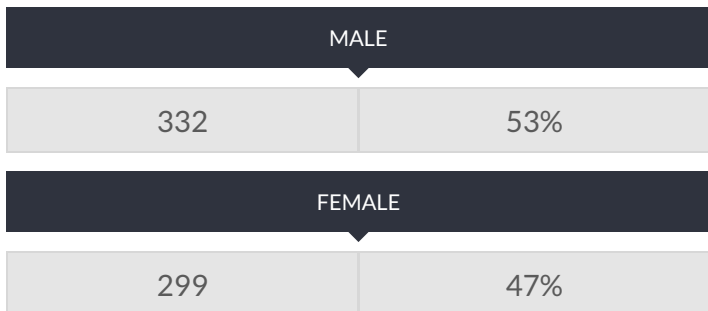

These enrollment data are collected as part of NYSED's Student Information Repository System (SIRS). These counts are as of "BEDS Day" which is typically the first Wednesday in October. Available are enrollment counts for public and charter school students by various demographics for the 2017 - 18 school year. For nonpublic school enrollment data please see the [Non-Public School Enrollment and Staff information](#) on our Information and Reporting Services webpage.

JEFFERSON ELEMENTARY SCHOOL ENROLLMENT (2017 - 18)

K-12 Enrollment: 631

ENROLLMENT BY GENDER

ENROLLMENT BY ETHNICITY

OTHER GROUPS

ENROLLMENT BY GRADE

© COPYRIGHT NEW YORK STATE EDUCATION DEPARTMENT, ALL RIGHTS RESERVED.