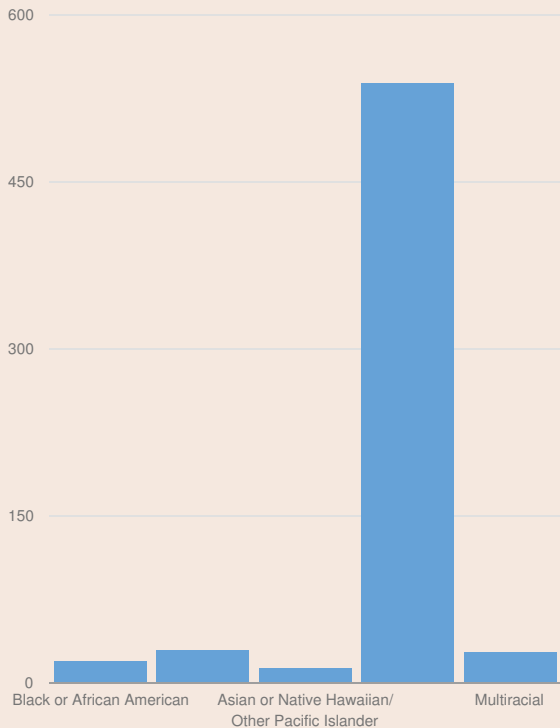

These enrollment data are collected as part of NYSED's Student Information Repository System (SIRS). These counts are as of "BEDS Day" which is typically the first Wednesday in October. Available are enrollment counts for public and charter school students by various demographics for the 2017 - 18 school year. For nonpublic school enrollment data please see the [Non-Public School Enrollment and Staff information](#) on our Information and Reporting Services webpage.

JEFFERSON ELEMENTARY SCHOOL ENROLLMENT (2017 - 18)

K-12 Enrollment: 631

ENROLLMENT BY GENDER

ENROLLMENT BY ETHNICITY

OTHER GROUPS

ENROLLMENT BY GRADE

© COPYRIGHT NEW YORK STATE EDUCATION DEPARTMENT, ALL RIGHTS RESERVED.