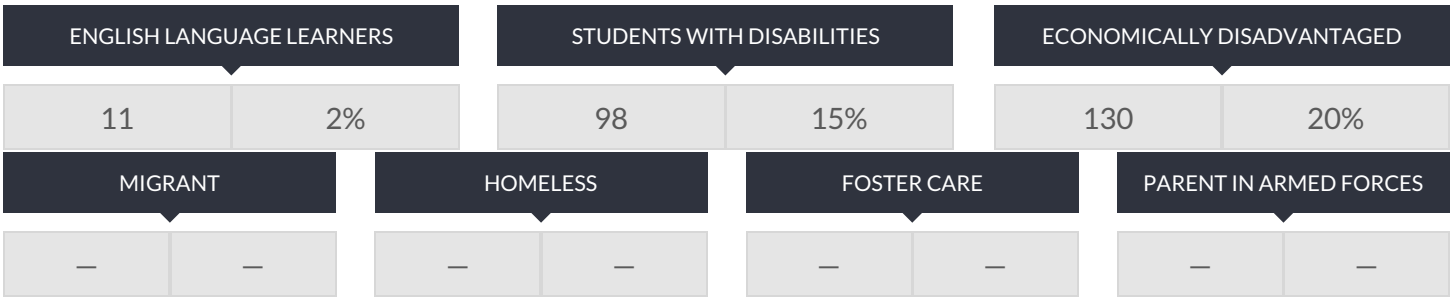

JOHN F KENNEDY MIDDLE SCHOOL ENROLLMENT (2017 - 18)

K-12 Enrollment: 654

ENROLLMENT BY GENDER

ENROLLMENT BY ETHNICITY

OTHER GROUPS

ENROLLMENT BY GRADE

© COPYRIGHT NEW YORK STATE EDUCATION DEPARTMENT, ALL RIGHTS RESERVED.