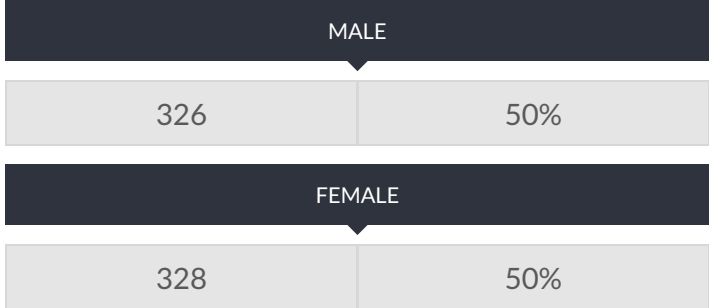

These enrollment data are collected as part of NYSED's Student Information Repository System (SIRS). These counts are as of "BEDS Day" which is typically the first Wednesday in October. Available are enrollment counts for public and charter school students by various demographics for the 2017 - 18 school year. For nonpublic school enrollment data please see the [Non-Public School Enrollment and Staff information](#) on our Information and Reporting Services webpage.

JOHN F KENNEDY MIDDLE SCHOOL ENROLLMENT (2017 - 18)

K-12 Enrollment: 654

ENROLLMENT BY GENDER