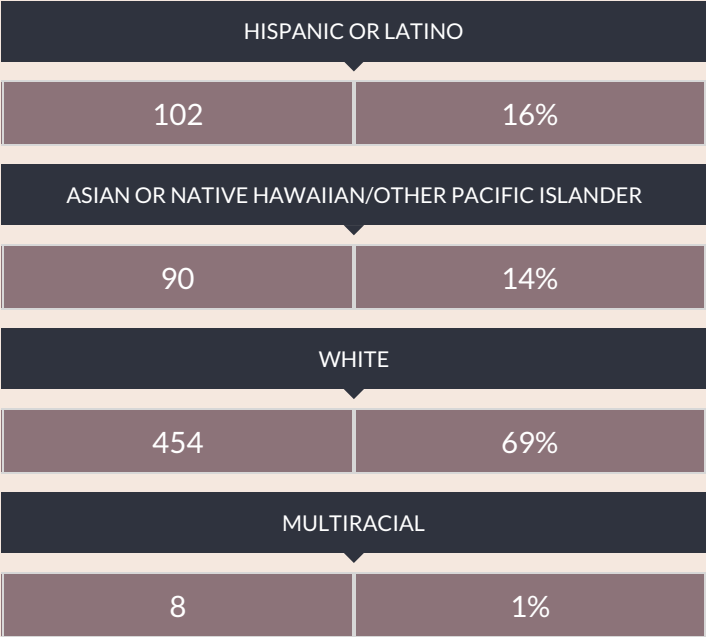

ENROLLMENT BY ETHNICITY