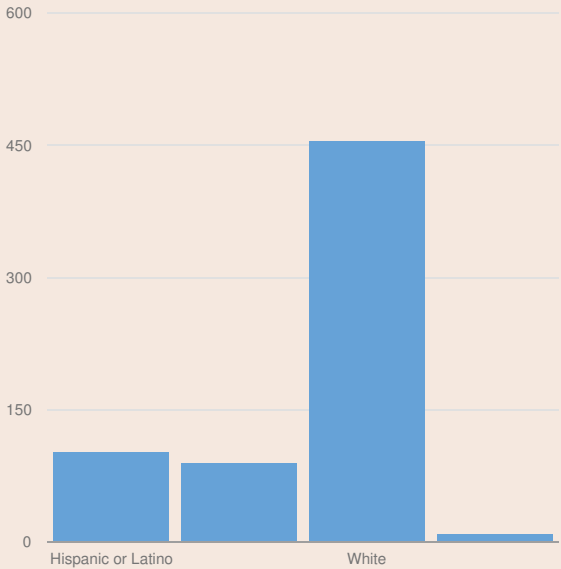

ENROLLMENT BY ETHNICITY