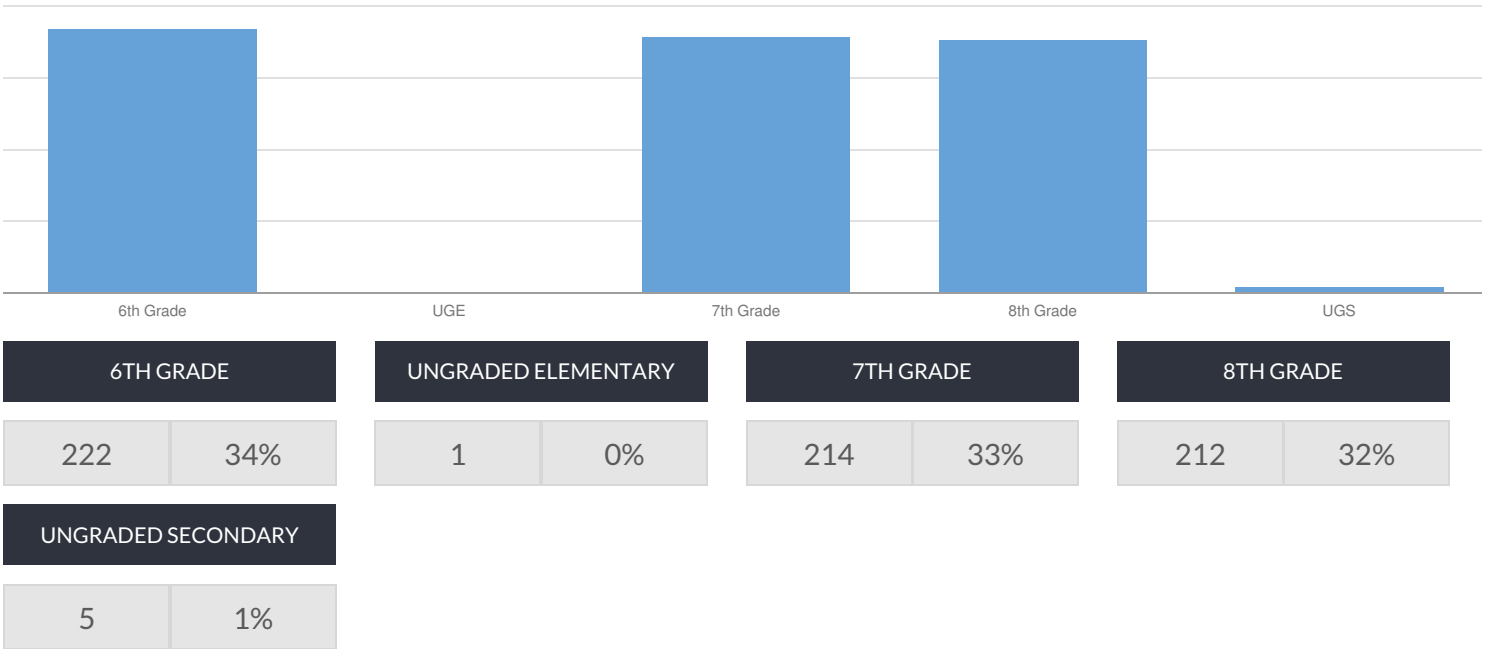

JOHN F KENNEDY MIDDLE SCHOOL ENROLLMENT (2017 - 18)

K-12 Enrollment: 654

ENROLLMENT BY GENDER

ENROLLMENT BY ETHNICITY

OTHER GROUPS

ENROLLMENT BY GRADE

© COPYRIGHT NEW YORK STATE EDUCATION DEPARTMENT, ALL RIGHTS RESERVED.