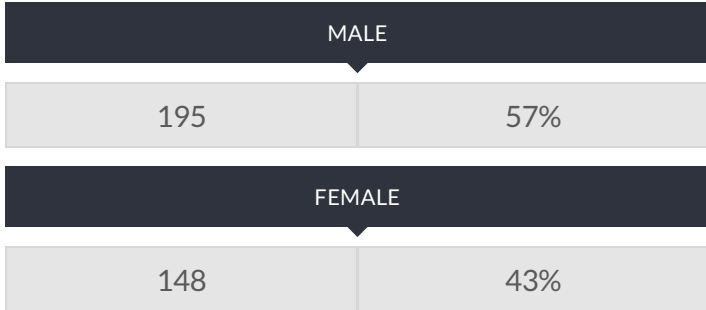

These enrollment data are collected as part of NYSED's Student Information Repository System (SIRS). These counts are as of "BEDS Day" which is typically the first Wednesday in October. Available are enrollment counts for public and charter school students by various demographics for the 2016 - 17 school year. For nonpublic school enrollment data please see the [Non-Public School Enrollment and Staff information](#) on our Information and Reporting Services webpage.

AMANI PUBLIC CHARTER SCHOOL ENROLLMENT (2016 - 17)

K-12 Enrollment: 343

ENROLLMENT BY GENDER