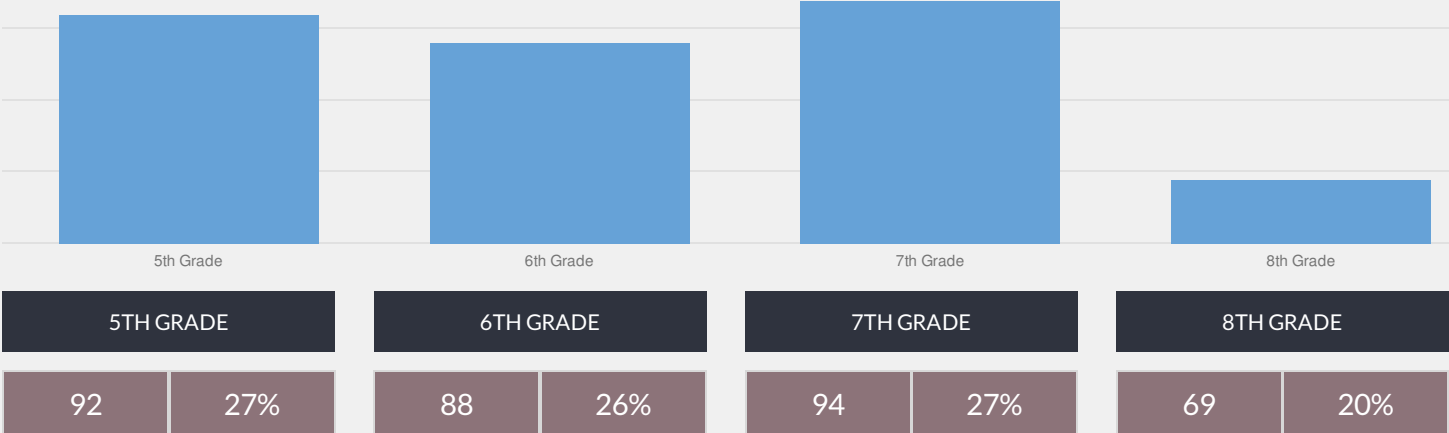

AMANI PUBLIC CHARTER SCHOOL ENROLLMENT (2016 - 17)

K-12 Enrollment: 343

ENROLLMENT BY GENDER

ENROLLMENT BY ETHNICITY

OTHER GROUPS

ENROLLMENT BY GRADE

© COPYRIGHT NEW YORK STATE EDUCATION DEPARTMENT, ALL RIGHTS RESERVED.