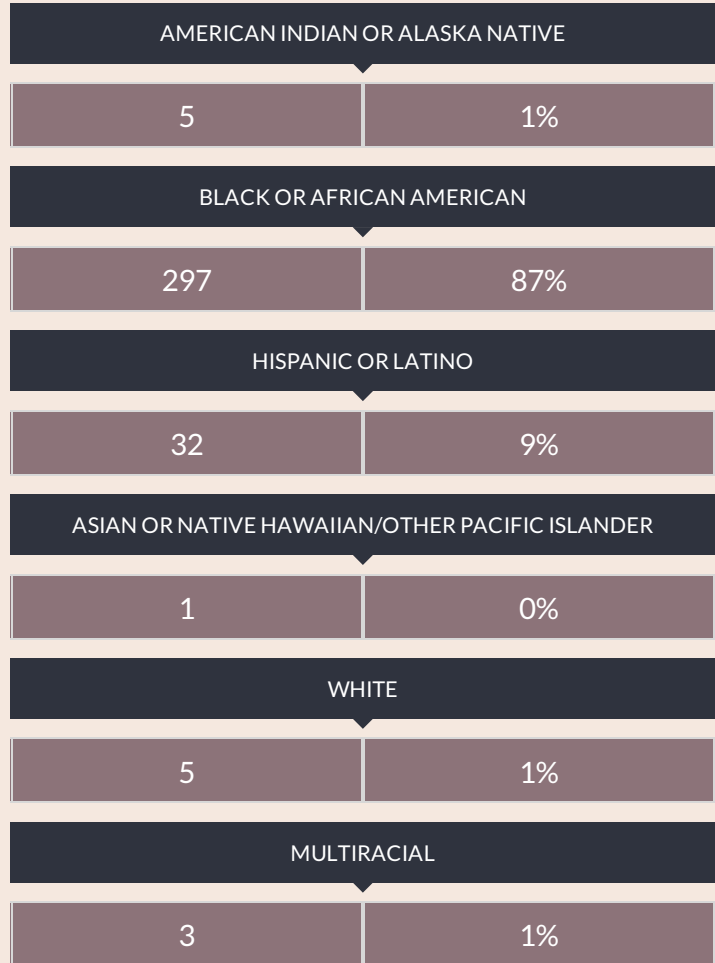

ENROLLMENT BY ETHNICITY

OTHER GROUPS