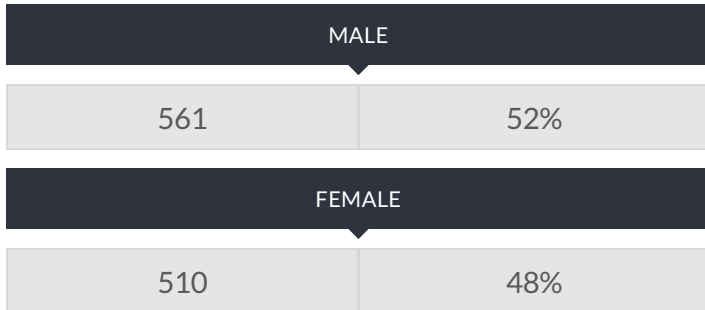

These enrollment data are collected as part of NYSED's Student Information Repository System (SIRS). These counts are as of "BEDS Day" which is typically the first Wednesday in October. Available are enrollment counts for public and charter school students by various demographics for the 2016 - 17 school year. For nonpublic school enrollment data please see the [Non-Public School Enrollment and Staff information](#) on our Information and Reporting Services webpage.

BREWSTER HIGH SCHOOL ENROLLMENT (2016 - 17)

K-12 Enrollment: 1,071

ENROLLMENT BY GENDER