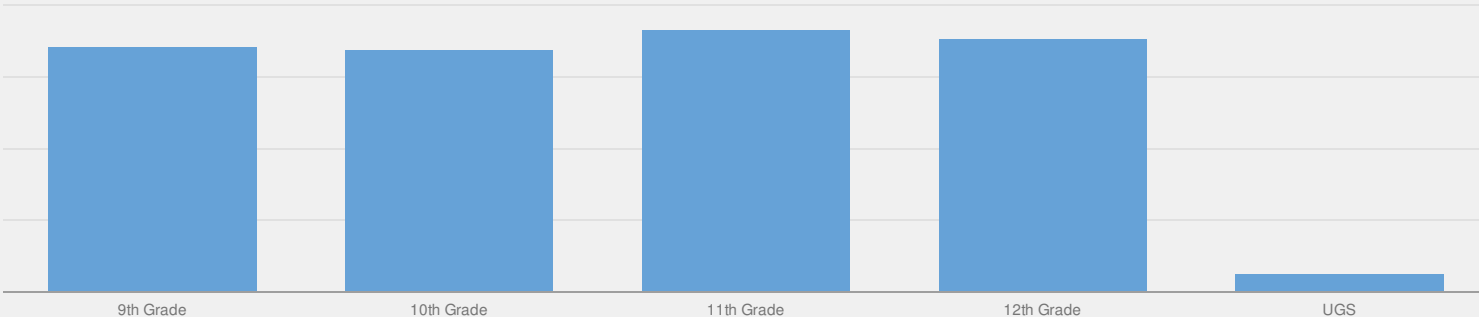

BREWSTER HIGH SCHOOL ENROLLMENT (2016 - 17)

K-12 Enrollment: 1,071

ENROLLMENT BY GENDER

ENROLLMENT BY ETHNICITY

OTHER GROUPS

ENROLLMENT BY GRADE

9TH GRADE

257 | 24%