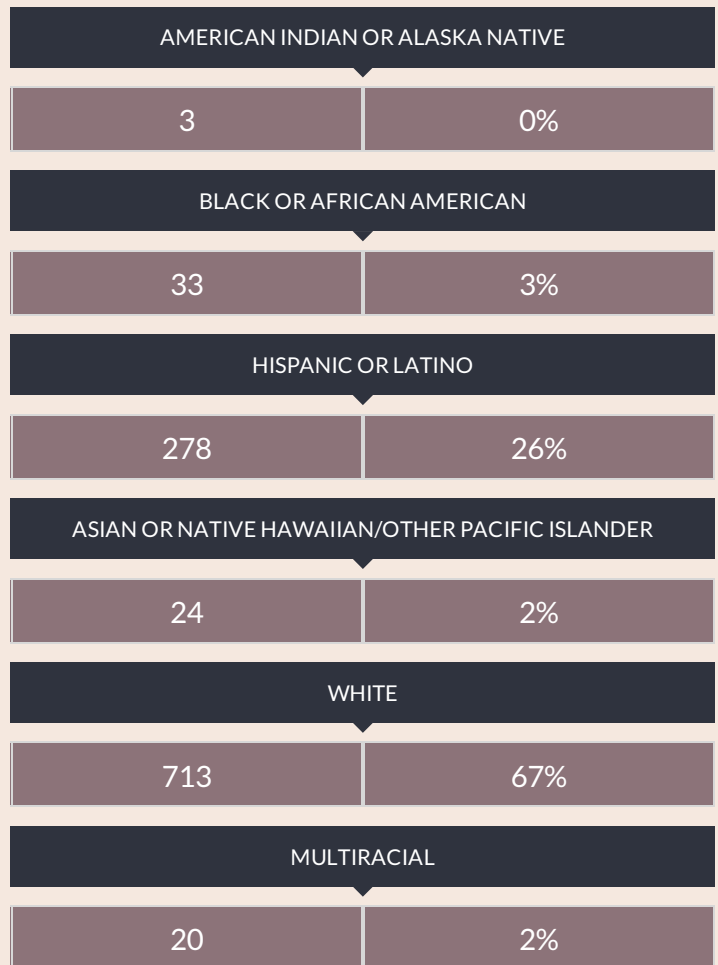

These enrollment data are collected as part of NYSED's Student Information Repository System (SIRS). These counts are as of "BEDS Day" which is typically the first Wednesday in October. Available are enrollment counts for public and charter school students by various demographics for the 2016 - 17 school year. For nonpublic school enrollment data please see the [Non-Public School Enrollment and Staff information](#) on our Information and Reporting Services webpage.

BREWSTER HIGH SCHOOL ENROLLMENT (2016 - 17)

K-12 Enrollment: 1,071

ENROLLMENT BY GENDER

ENROLLMENT BY ETHNICITY

OTHER GROUPS

ENROLLMENT BY GRADE

9TH GRADE

257 | 24%