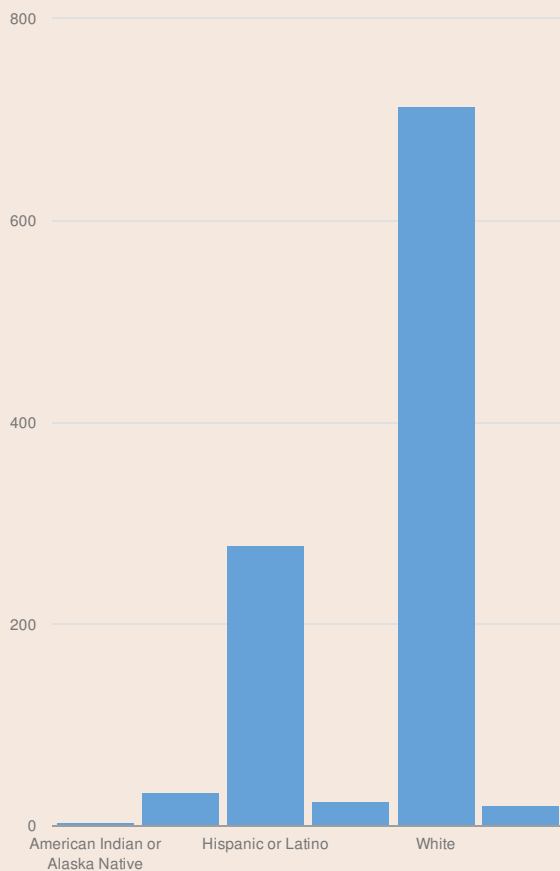

These enrollment data are collected as part of NYSED's Student Information Repository System (SIRS). These counts are as of "BEDS Day" which is typically the first Wednesday in October. Available are enrollment counts for public and charter school students by various demographics for the 2016 - 17 school year. For nonpublic school enrollment data please see the [Non-Public School Enrollment and Staff information](#) on our Information and Reporting Services webpage.

BREWSTER HIGH SCHOOL ENROLLMENT (2016 - 17)

K-12 Enrollment: 1,071

ENROLLMENT BY GENDER

ENROLLMENT BY ETHNICITY

OTHER GROUPS

ENROLLMENT BY GRADE

9TH GRADE

257 | 24%